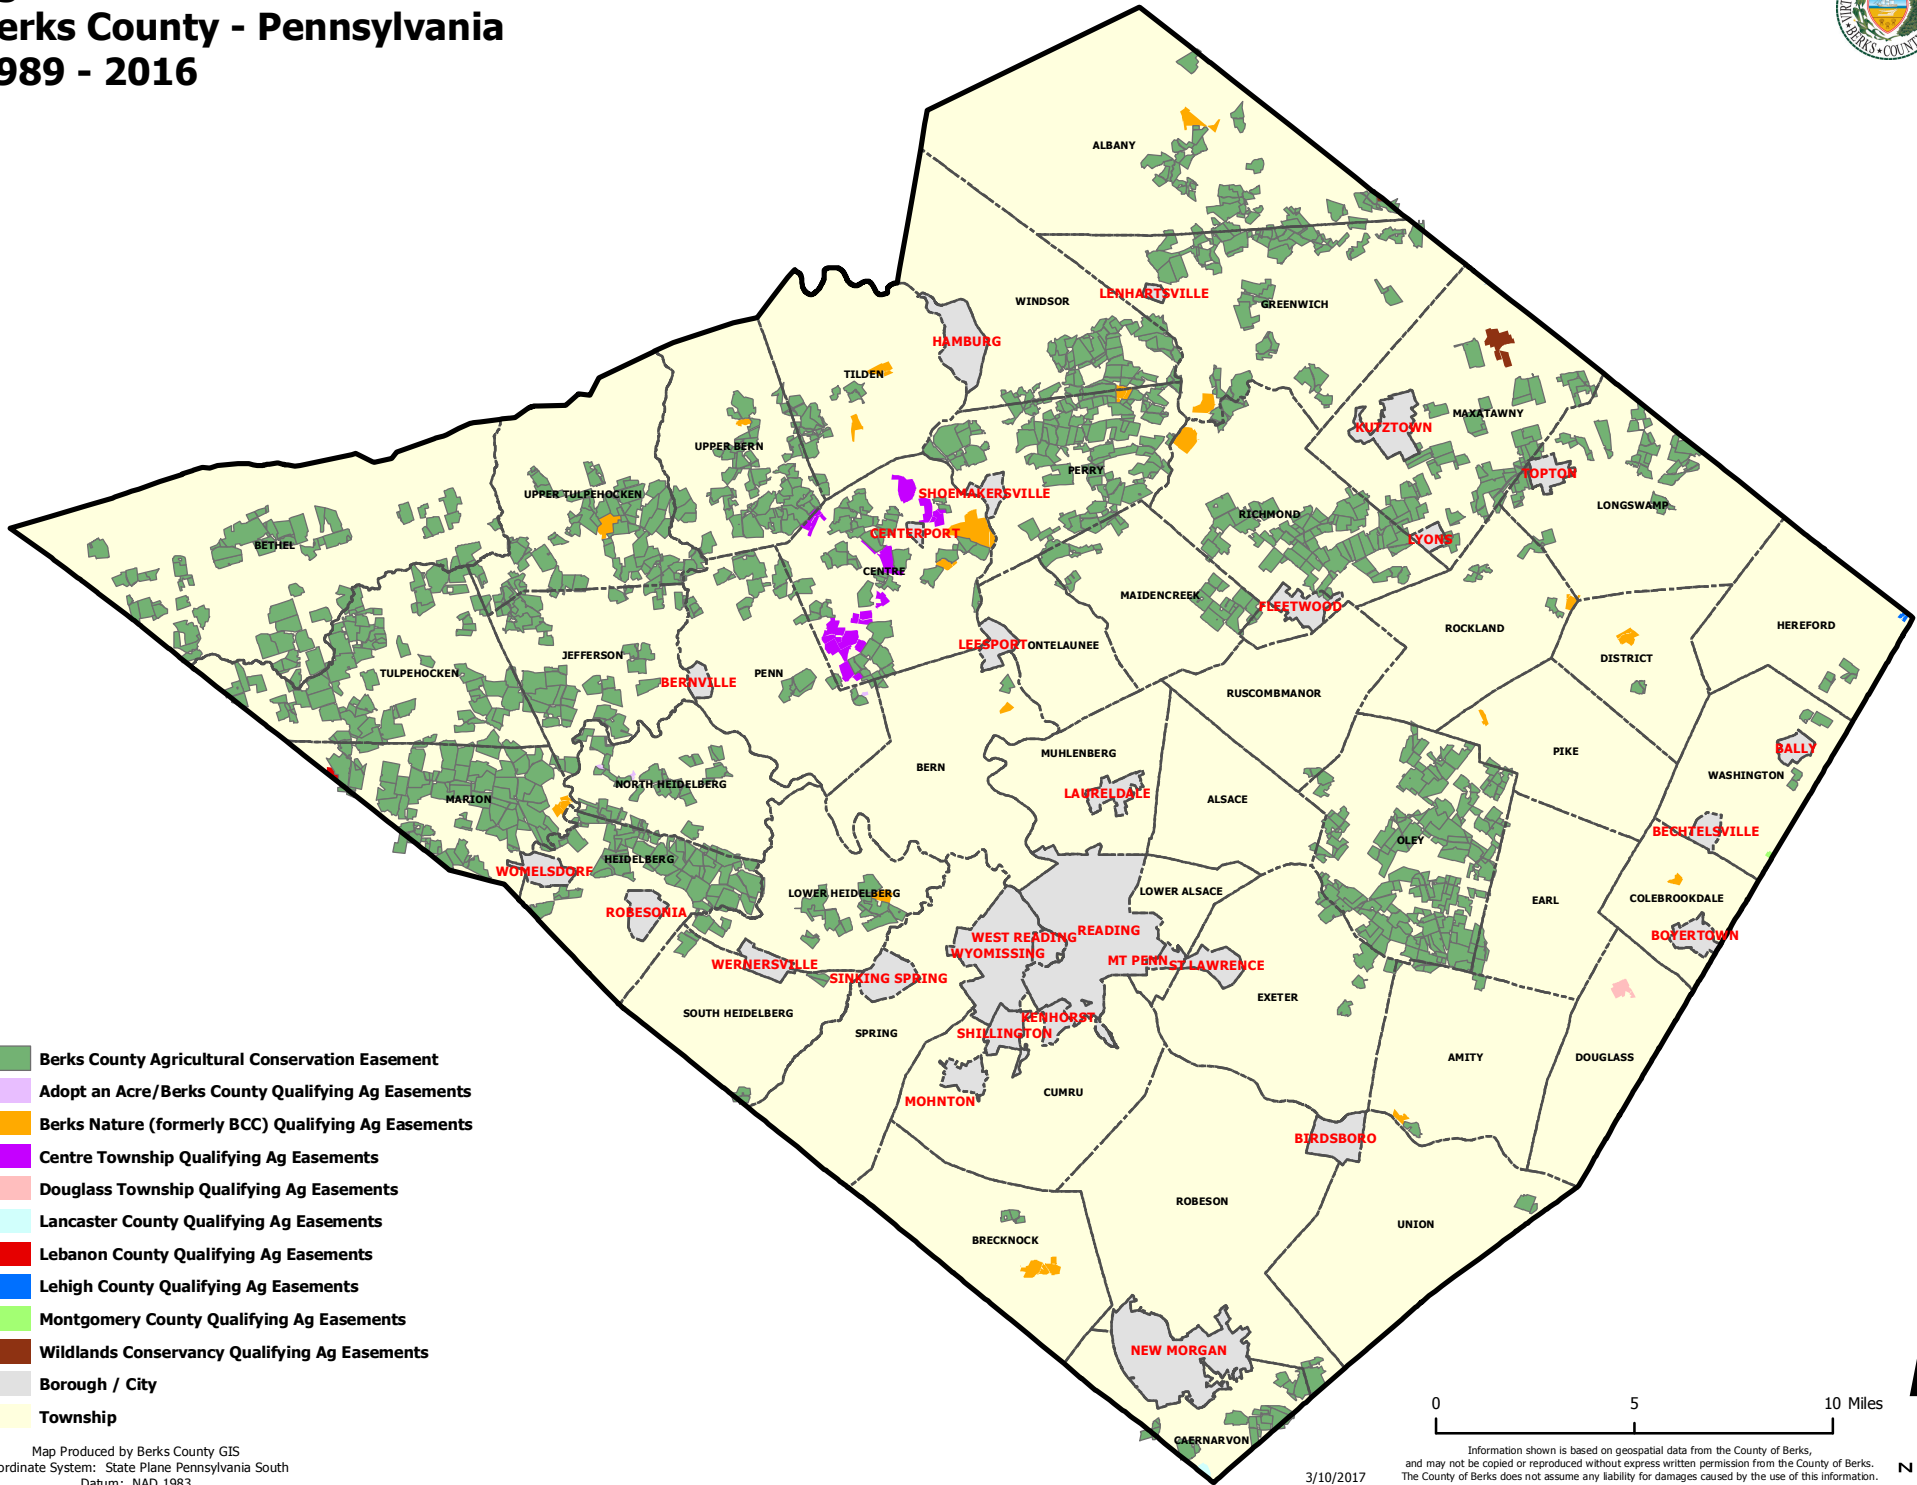

Agricultural Conservation Easements Berks County - Pennsylvania 1989 - 2016

- Berks County Agricultural Conservation Easement
- Adopt an Acre/Berks County Qualifying Ag Easements
- Berks Nature (formerly BCC) Qualifying Ag Easements
- Centre Township Qualifying Ag Easements
- Douglass Township Qualifying Ag Easements
- Lancaster County Qualifying Ag Easements
- Lebanon County Qualifying Ag Easements
- Lehigh County Qualifying Ag Easements
- Montgomery County Qualifying Ag Easements
- Wildlands Conservancy Qualifying Ag Easements
- Borough / City
- Township

Map Produced by Berks County GIS
Coordinate System: State Plane Pennsylvania South
Datum: NAD 1983

3/10/2017