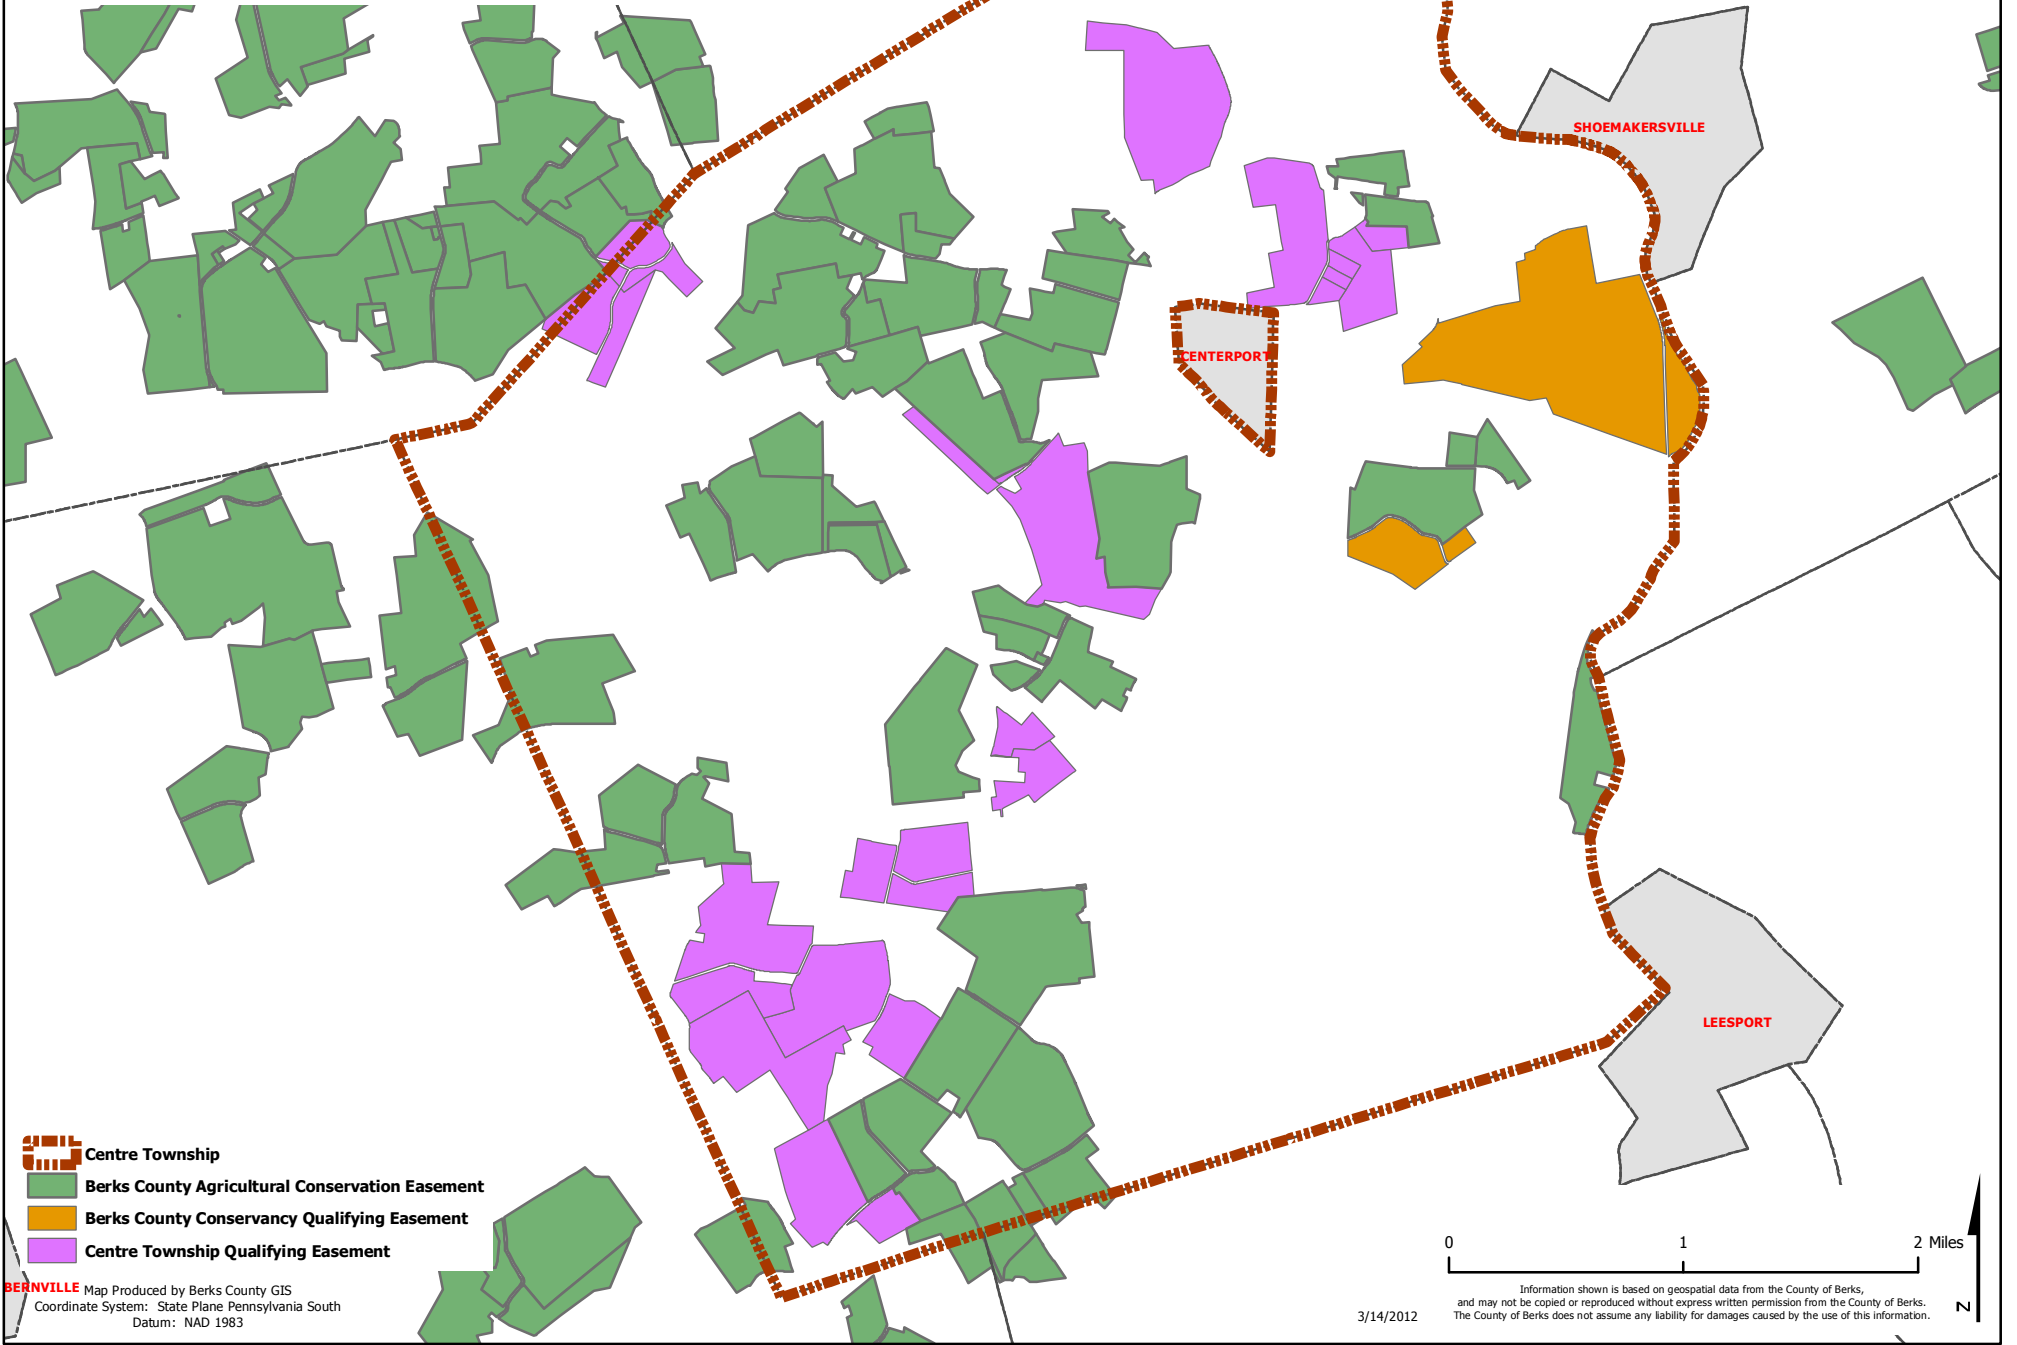

Berks County Agricultural Conservation Easements & Centre Township Agricultural Easements

Berks County - Pennsylvania

1989 - 2011

- Centre Township
- Berks County Agricultural Conservation Easement
- Berks County Conservancy Qualifying Easement
- Centre Township Qualifying Easement

BERNVILLE Map Produced by Berks County GIS
Coordinate System: State Plane Pennsylvania South
Datum: NAD 1983

3/14/2012