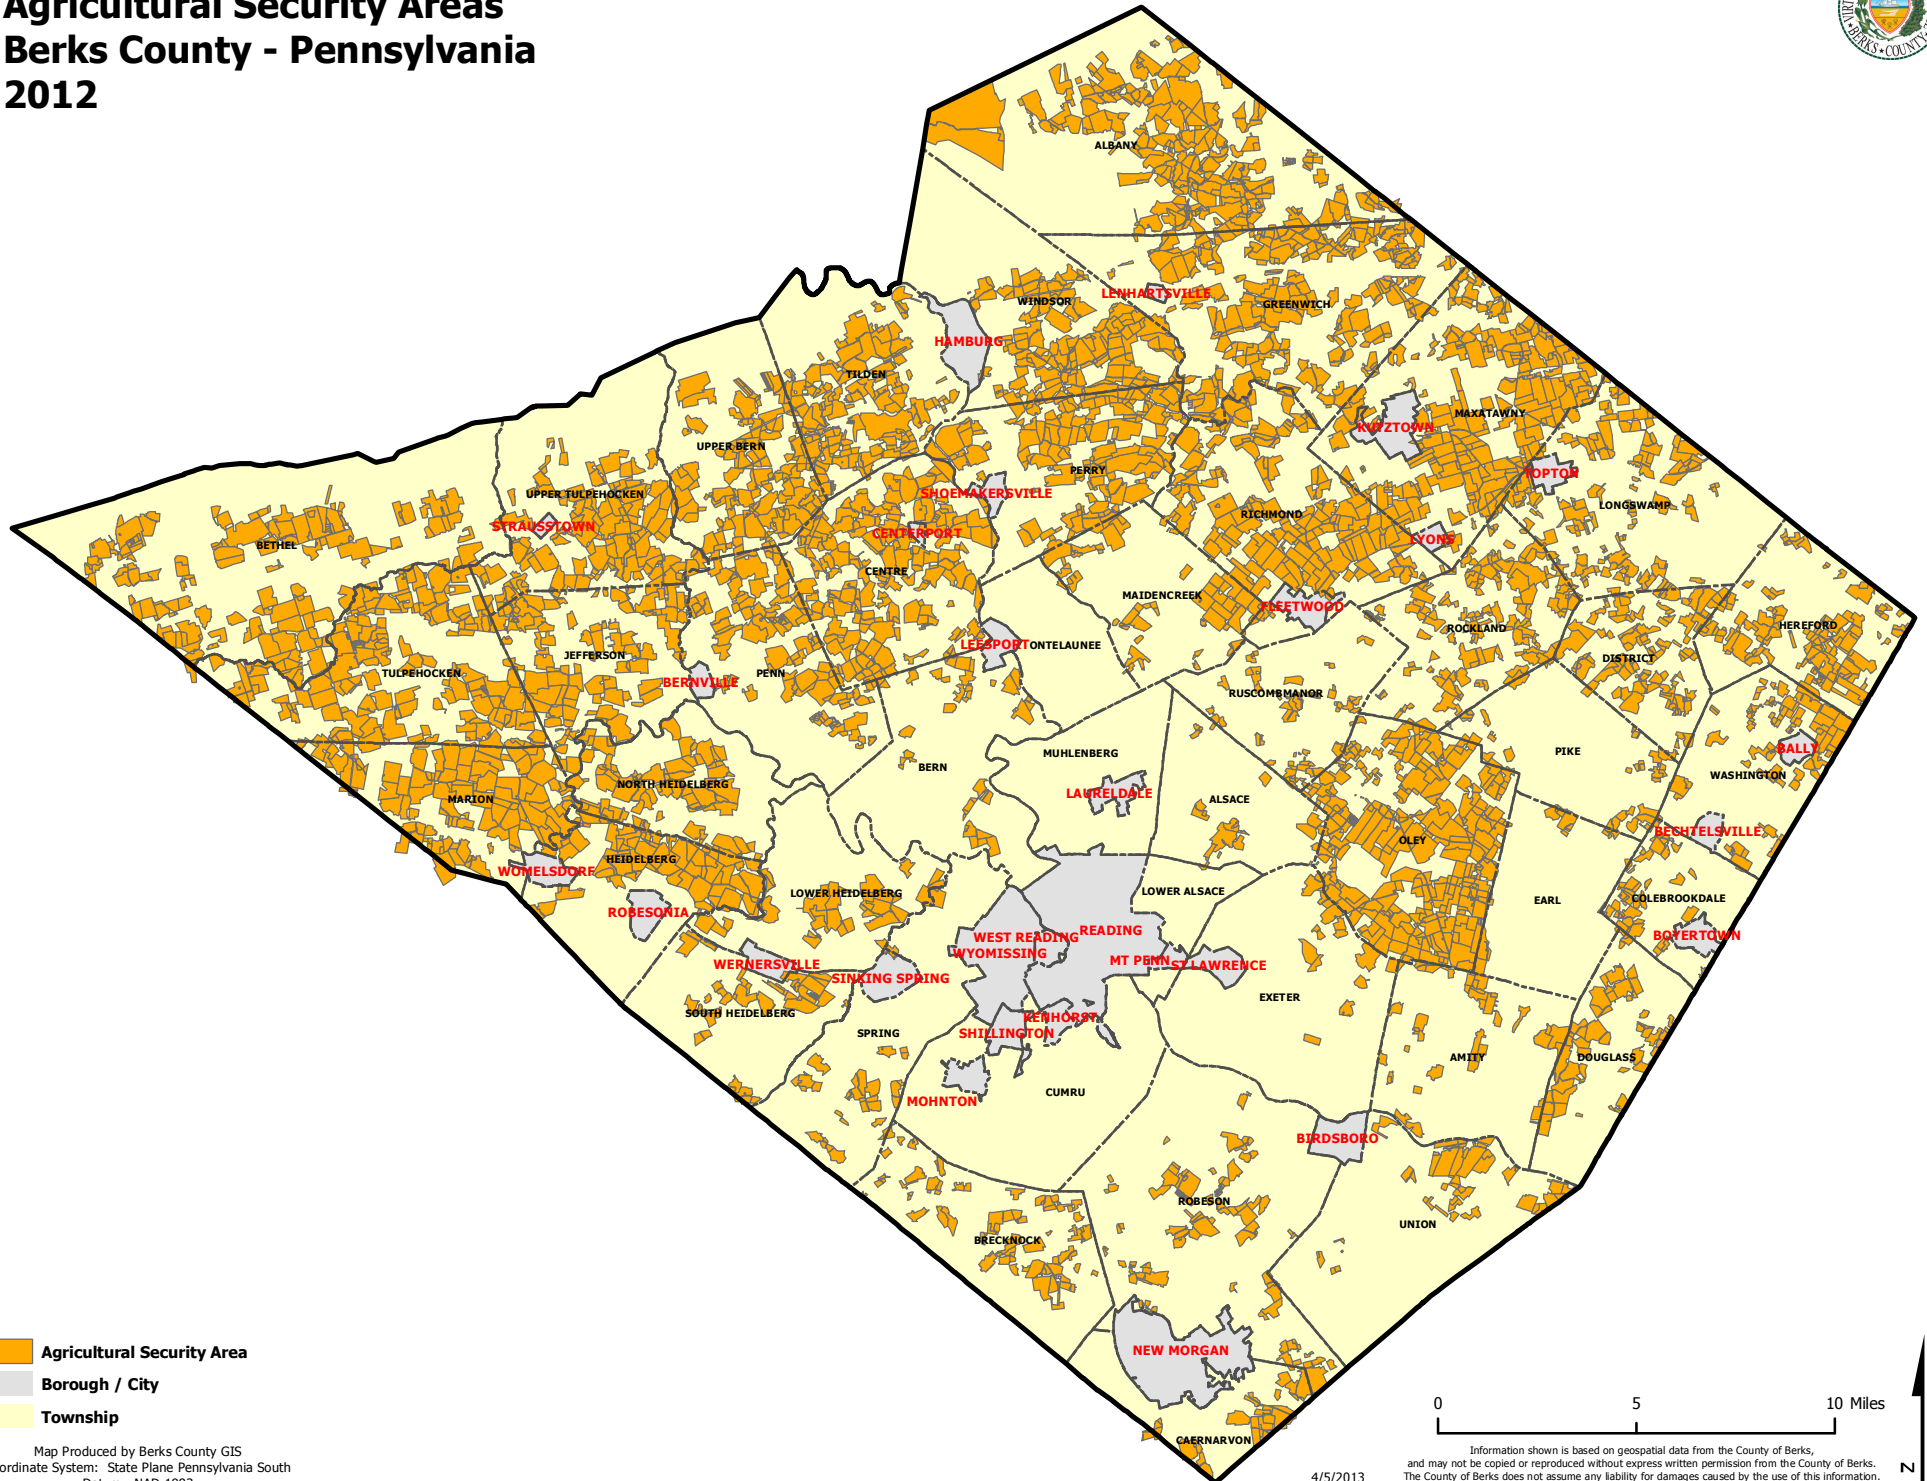

Agricultural Security Areas Berks County - Pennsylvania 2012

- Agricultural Security Area
- Borough / City
- Township

Map Produced by Berks County GIS
Coordinate System: State Plane Pennsylvania South
Datum: NAD 1983

4/5/2013