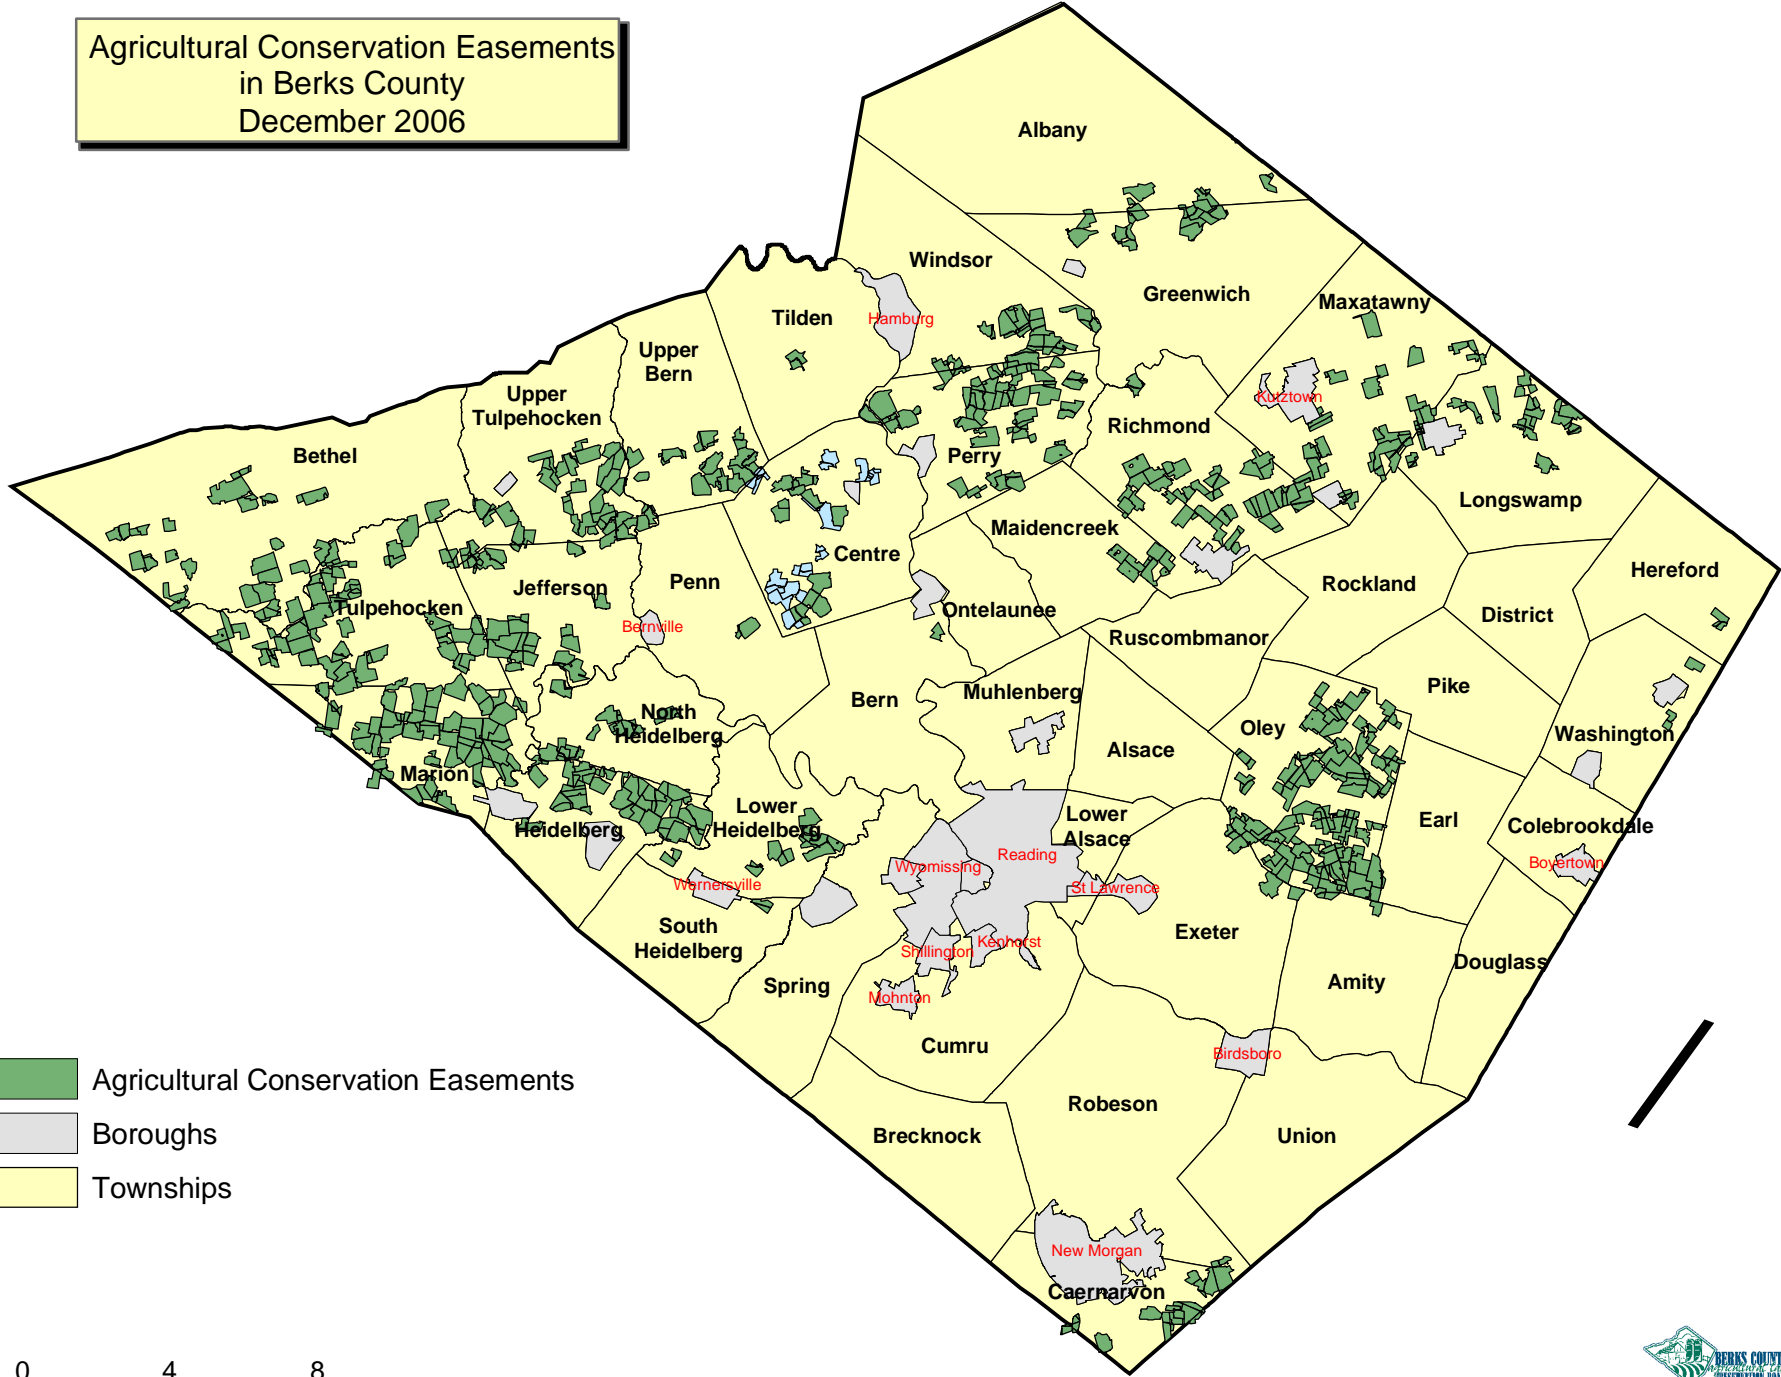

Agricultural Conservation Easements
in Berks County
December 2006

- Agricultural Conservation Easements
- Boroughs
- Townships

0 4 8 Miles