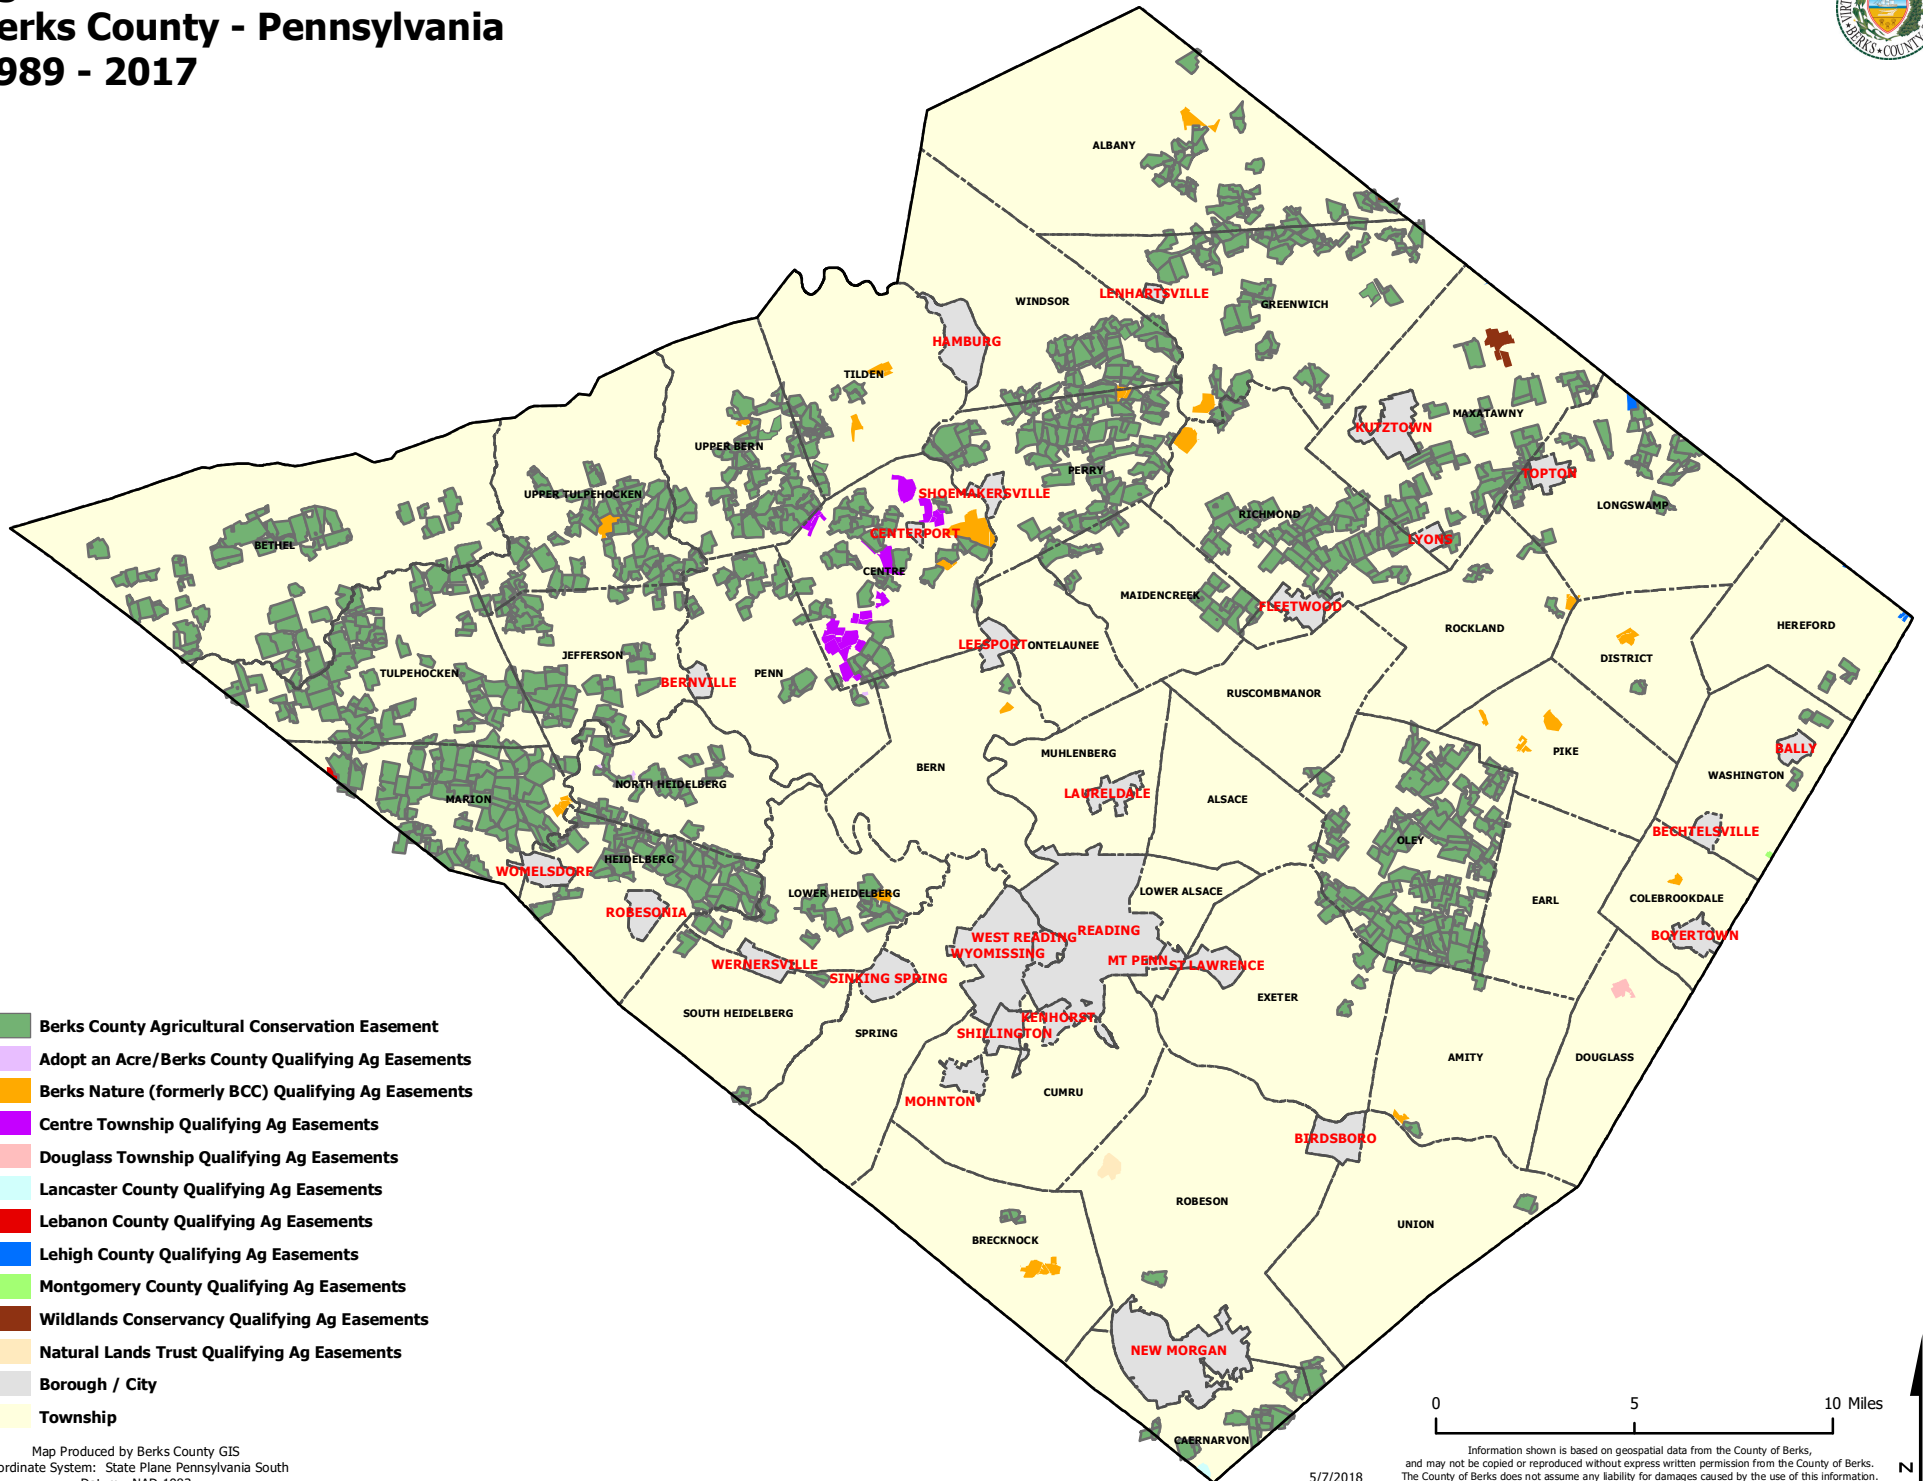

Agricultural Conservation Easements Berks County - Pennsylvania 1989 - 2017

- Berks County Agricultural Conservation Easement
- Adopt an Acre/Berks County Qualifying Ag Easements
- Berks Nature (formerly BCC) Qualifying Ag Easements
- Centre Township Qualifying Ag Easements
- Douglass Township Qualifying Ag Easements
- Lancaster County Qualifying Ag Easements
- Lebanon County Qualifying Ag Easements
- Lehigh County Qualifying Ag Easements
- Montgomery County Qualifying Ag Easements
- Wildlands Conservancy Qualifying Ag Easements
- Natural Lands Trust Qualifying Ag Easements
- Borough / City
- Township

Map Produced by Berks County GIS
 Coordinate System: State Plane Pennsylvania South
 Datum: NAD 1983