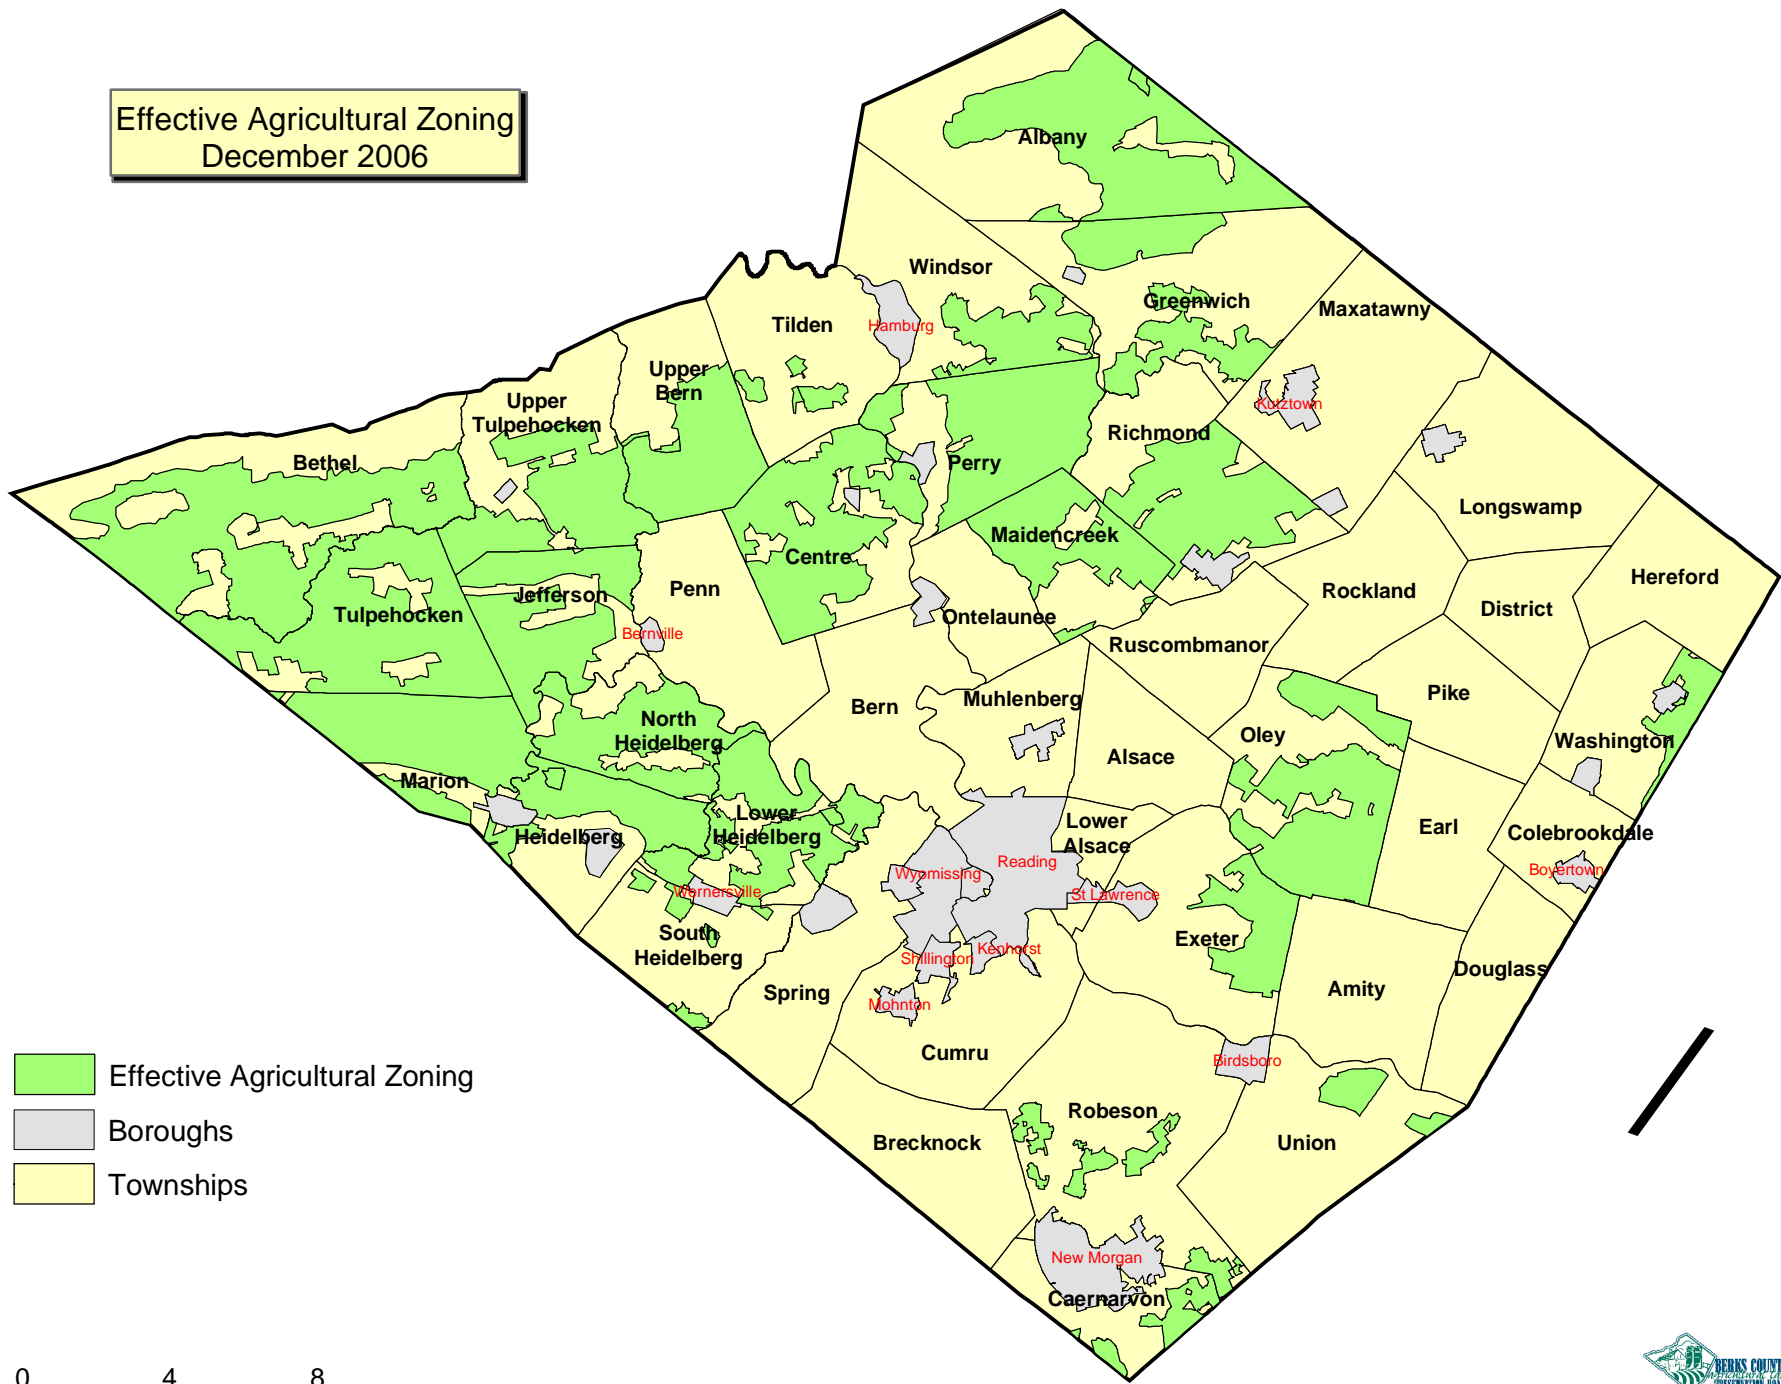

Effective Agricultural Zoning
December 2006

- Effective Agricultural Zoning
- Boroughs
- Townships

0 4 8
Miles