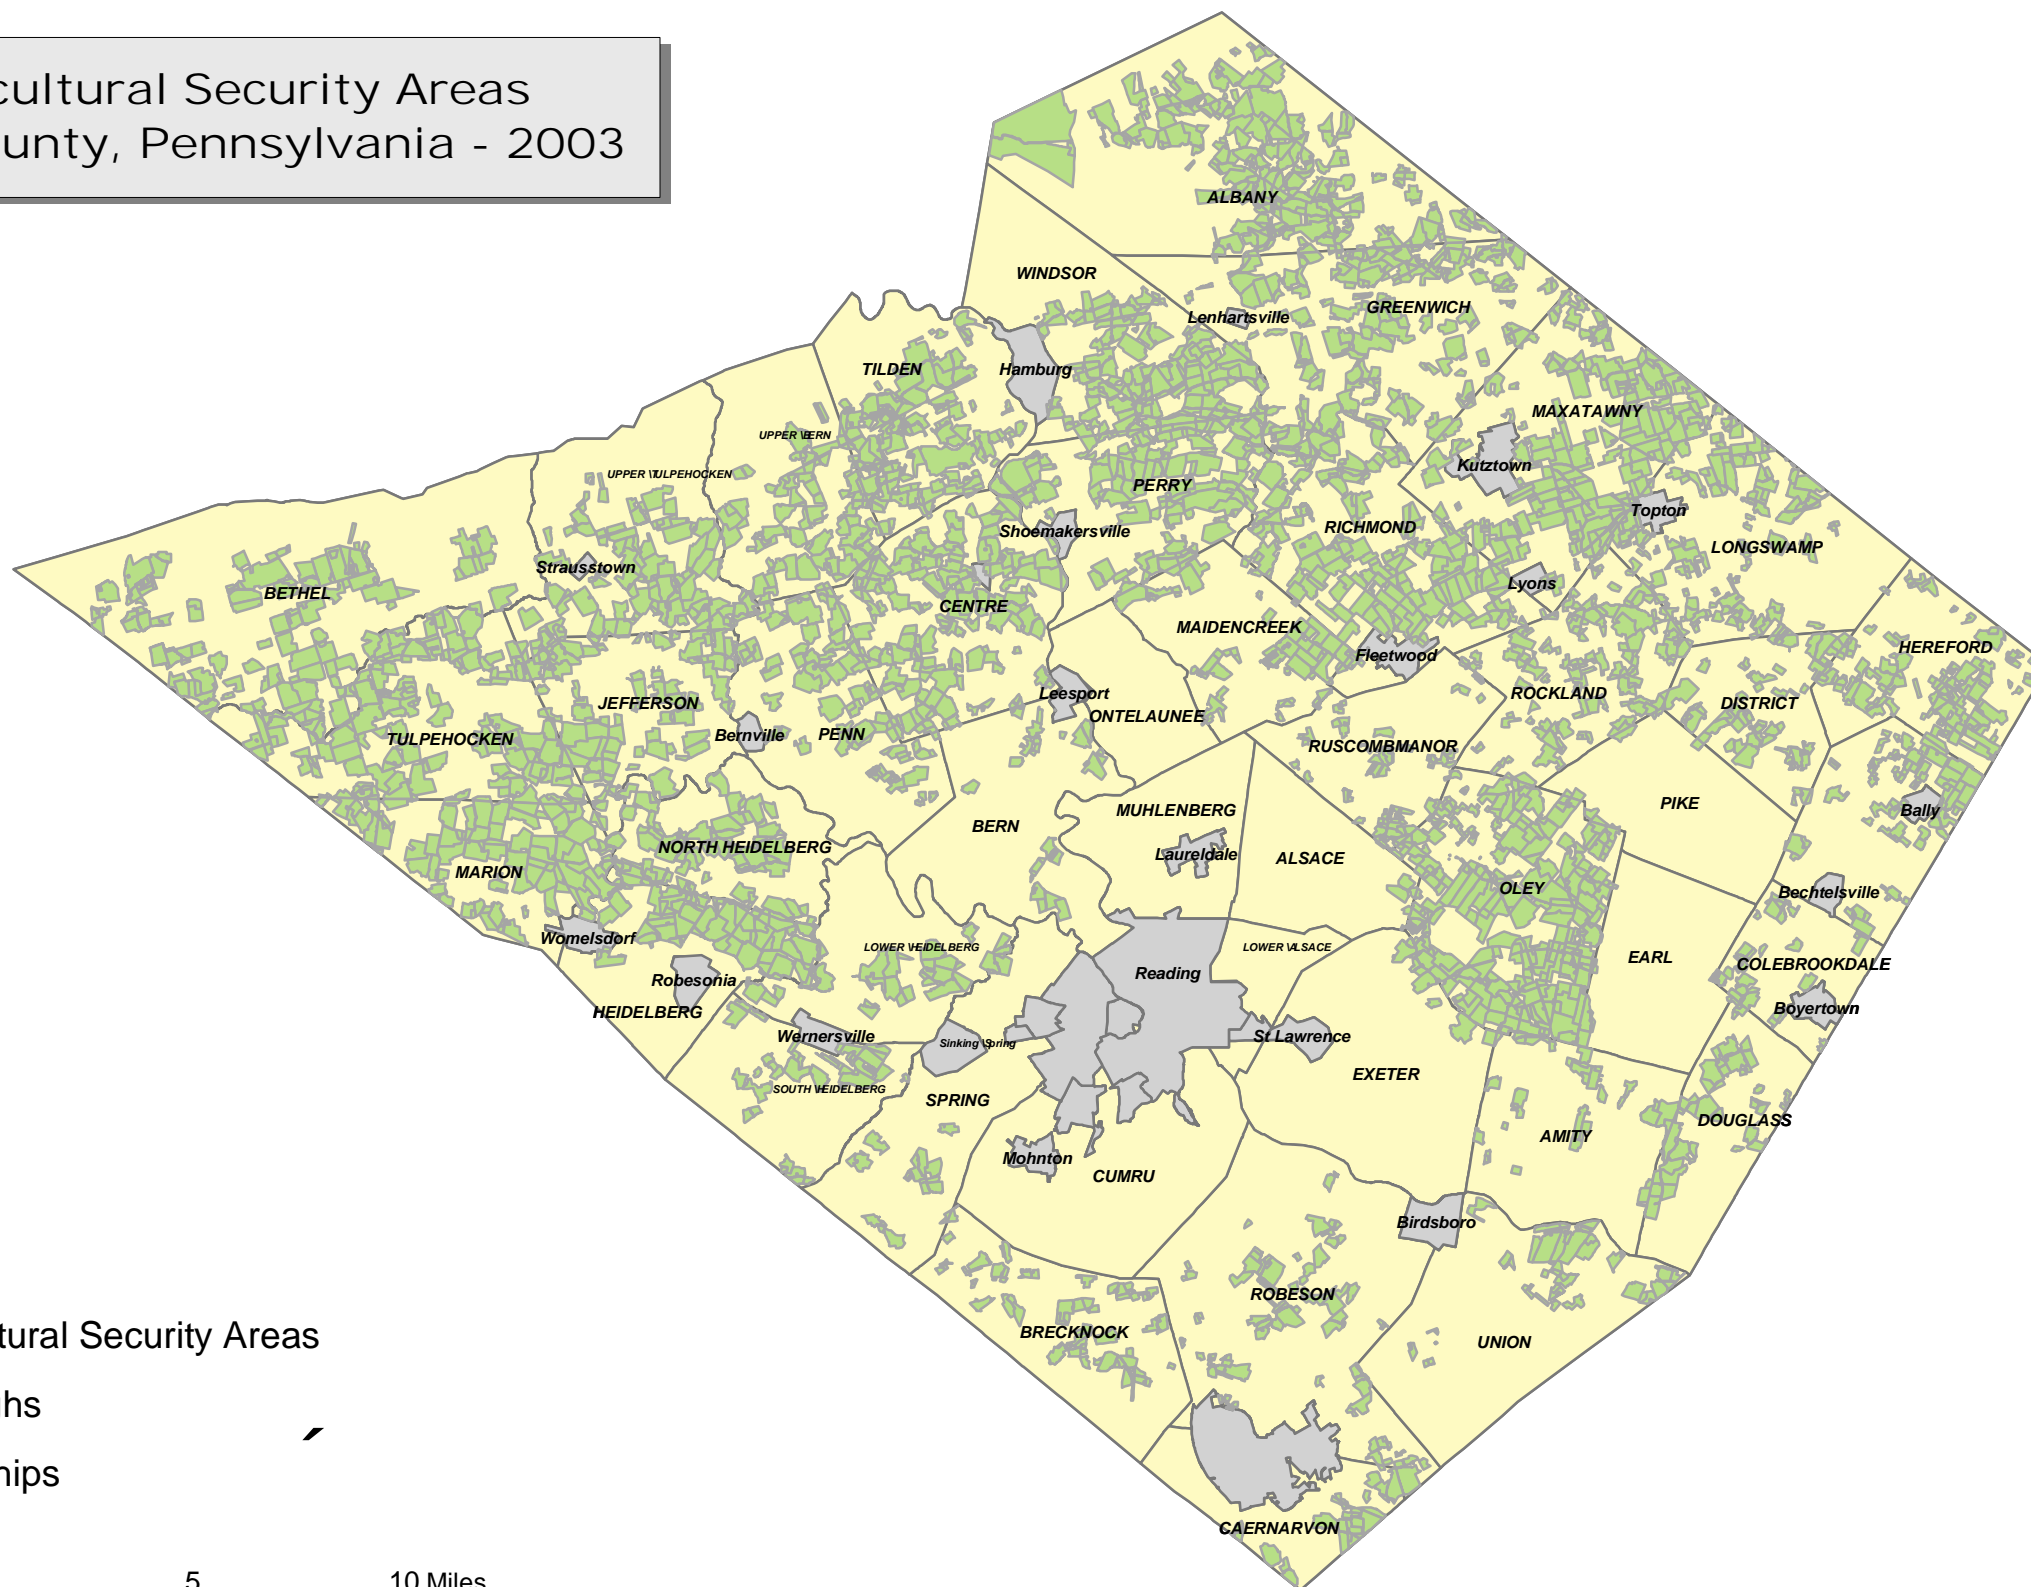

Agricultural Security Areas  
Berks County, Pennsylvania - 2003

**Legend**

- Agricultural Security Areas
- Boroughs
- Townships