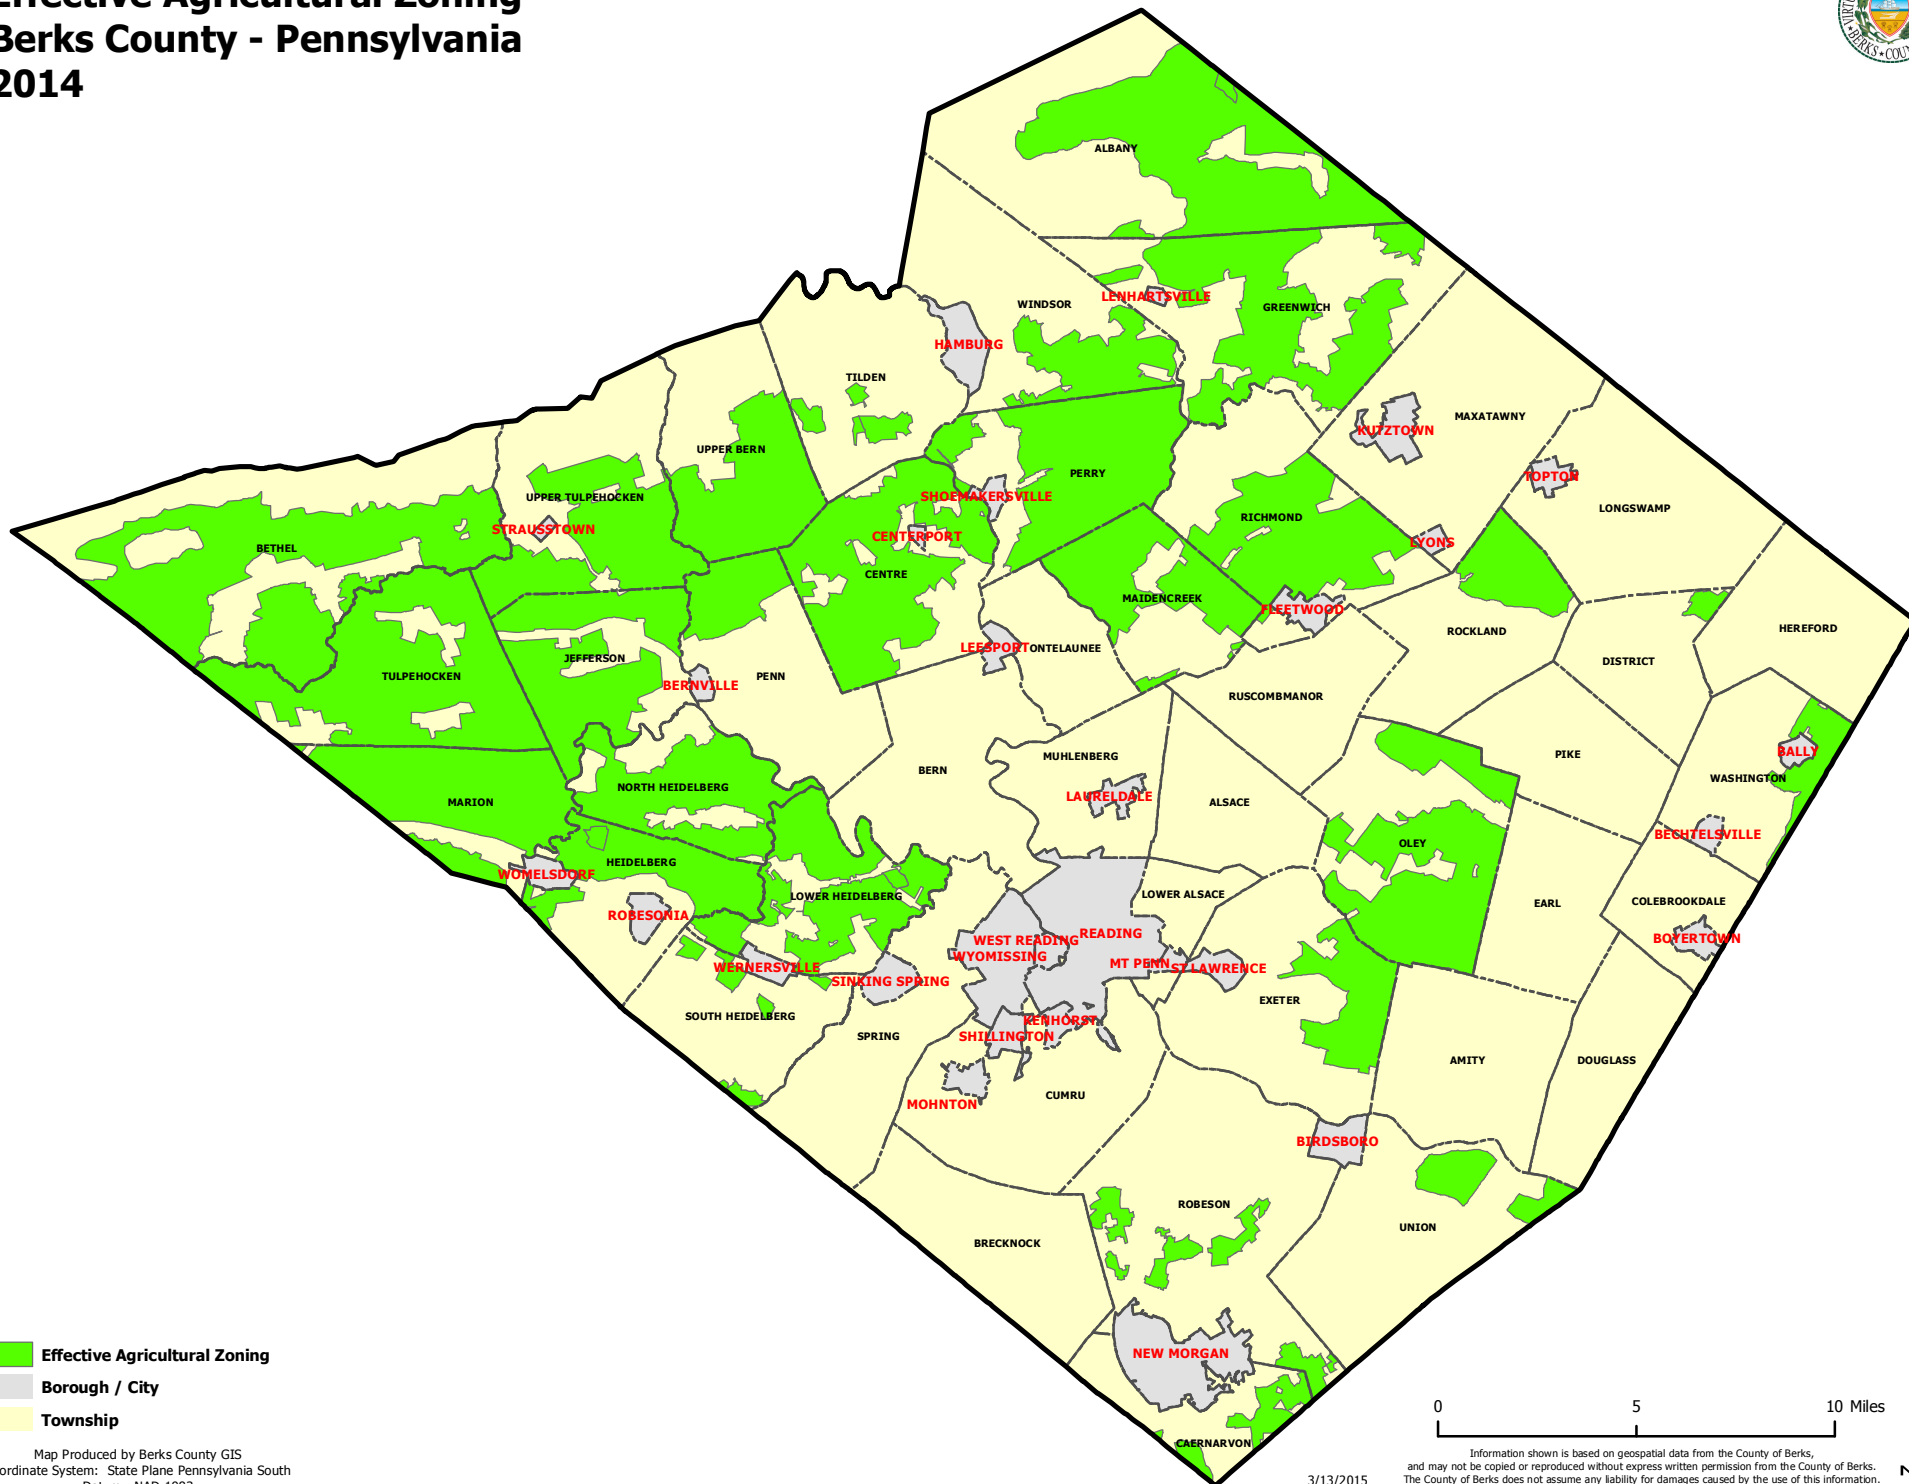

Effective Agricultural Zoning Berks County - Pennsylvania 2014

- Effective Agricultural Zoning
- Borough / City
- Township

Map Produced by Berks County GIS
Coordinate System: State Plane Pennsylvania South
Datum: NAD 1983

3/13/2015