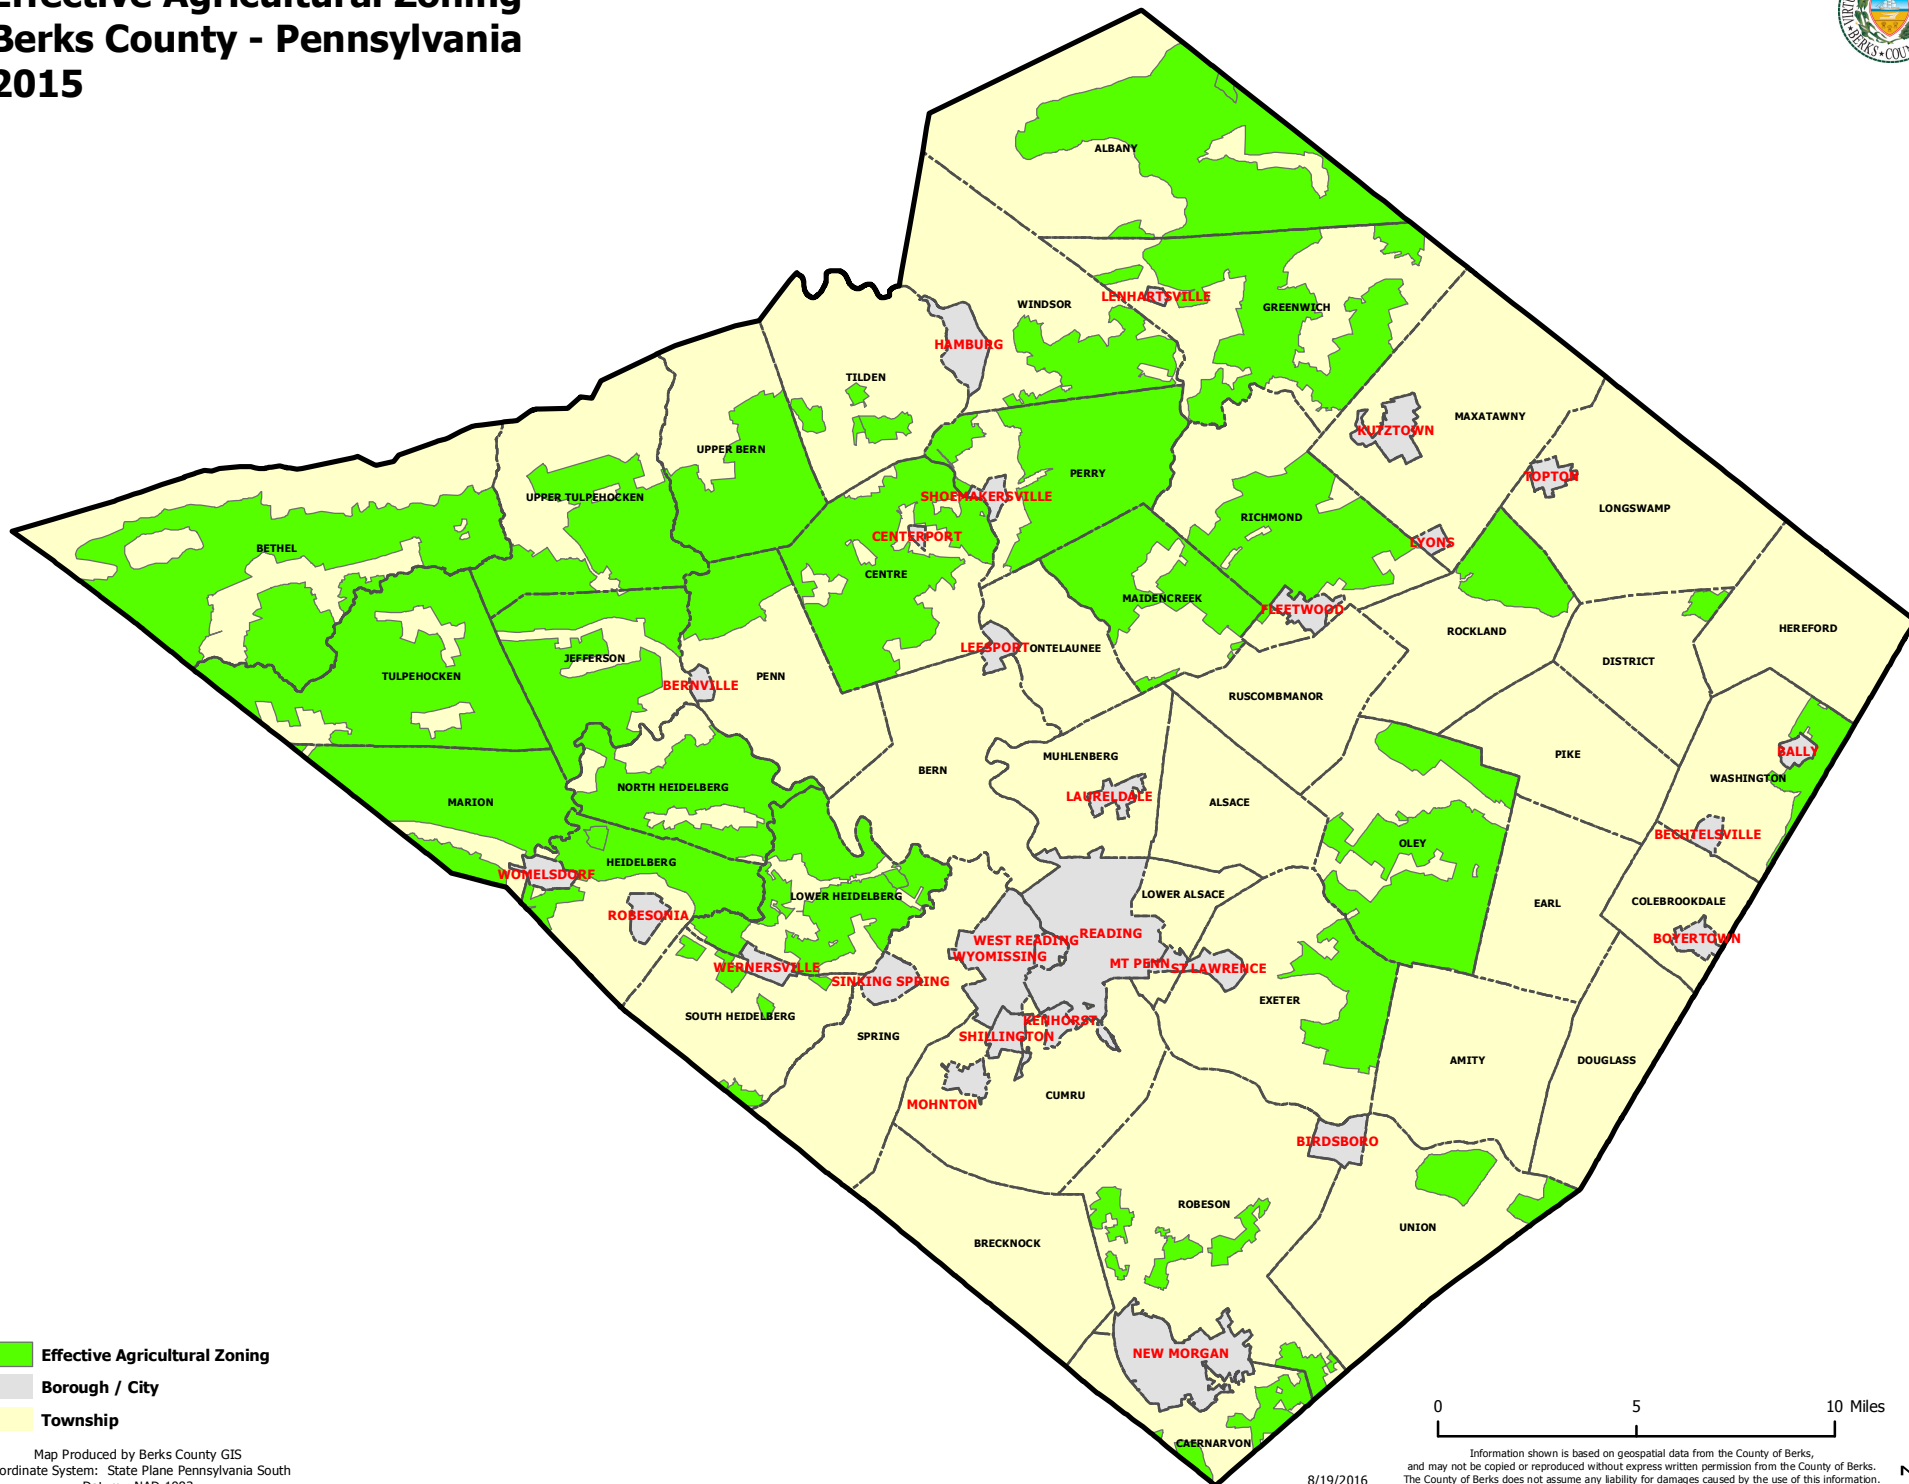

Effective Agricultural Zoning Berks County - Pennsylvania 2015

- Effective Agricultural Zoning
- Borough / City
- Township

Map Produced by Berks County GIS
 Coordinate System: State Plane Pennsylvania South
 Datum: NAD 1983

8/19/2016

0 5 10 Miles

Information shown is based on geospatial data from the County of Berks, and may not be copied or reproduced without express written permission from the County of Berks. The County of Berks does not assume any liability for damages caused by the use of this information.