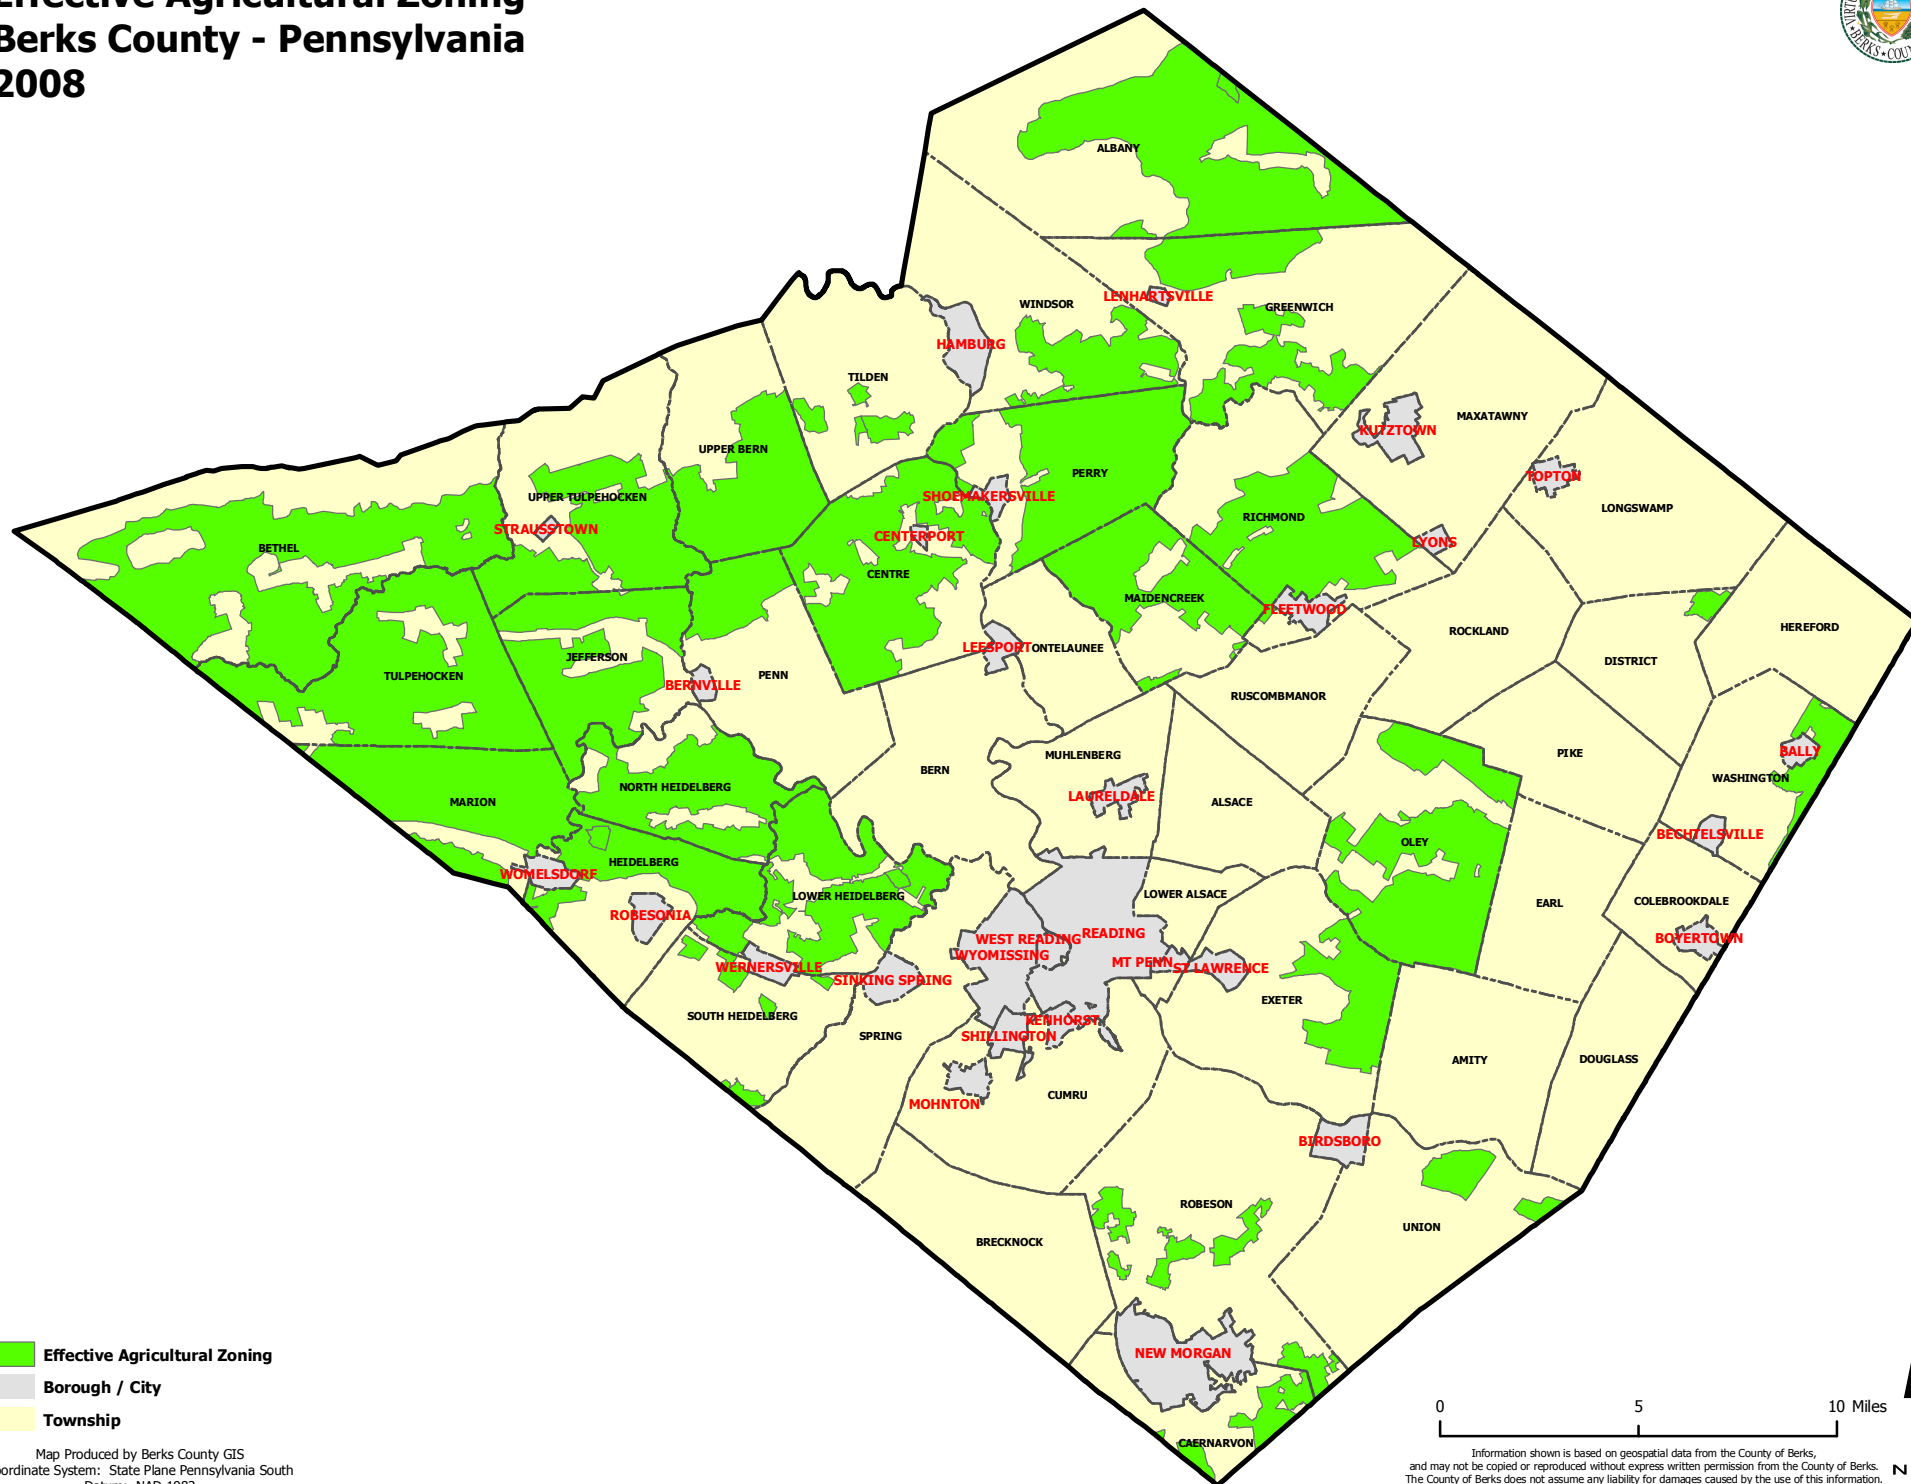

Effective Agricultural Zoning Berks County - Pennsylvania 2008

- Effective Agricultural Zoning
- Borough / City
- Township

Map Produced by Berks County GIS
Coordinate System: State Plane Pennsylvania South
Datum: NAD 1983

07/21/09