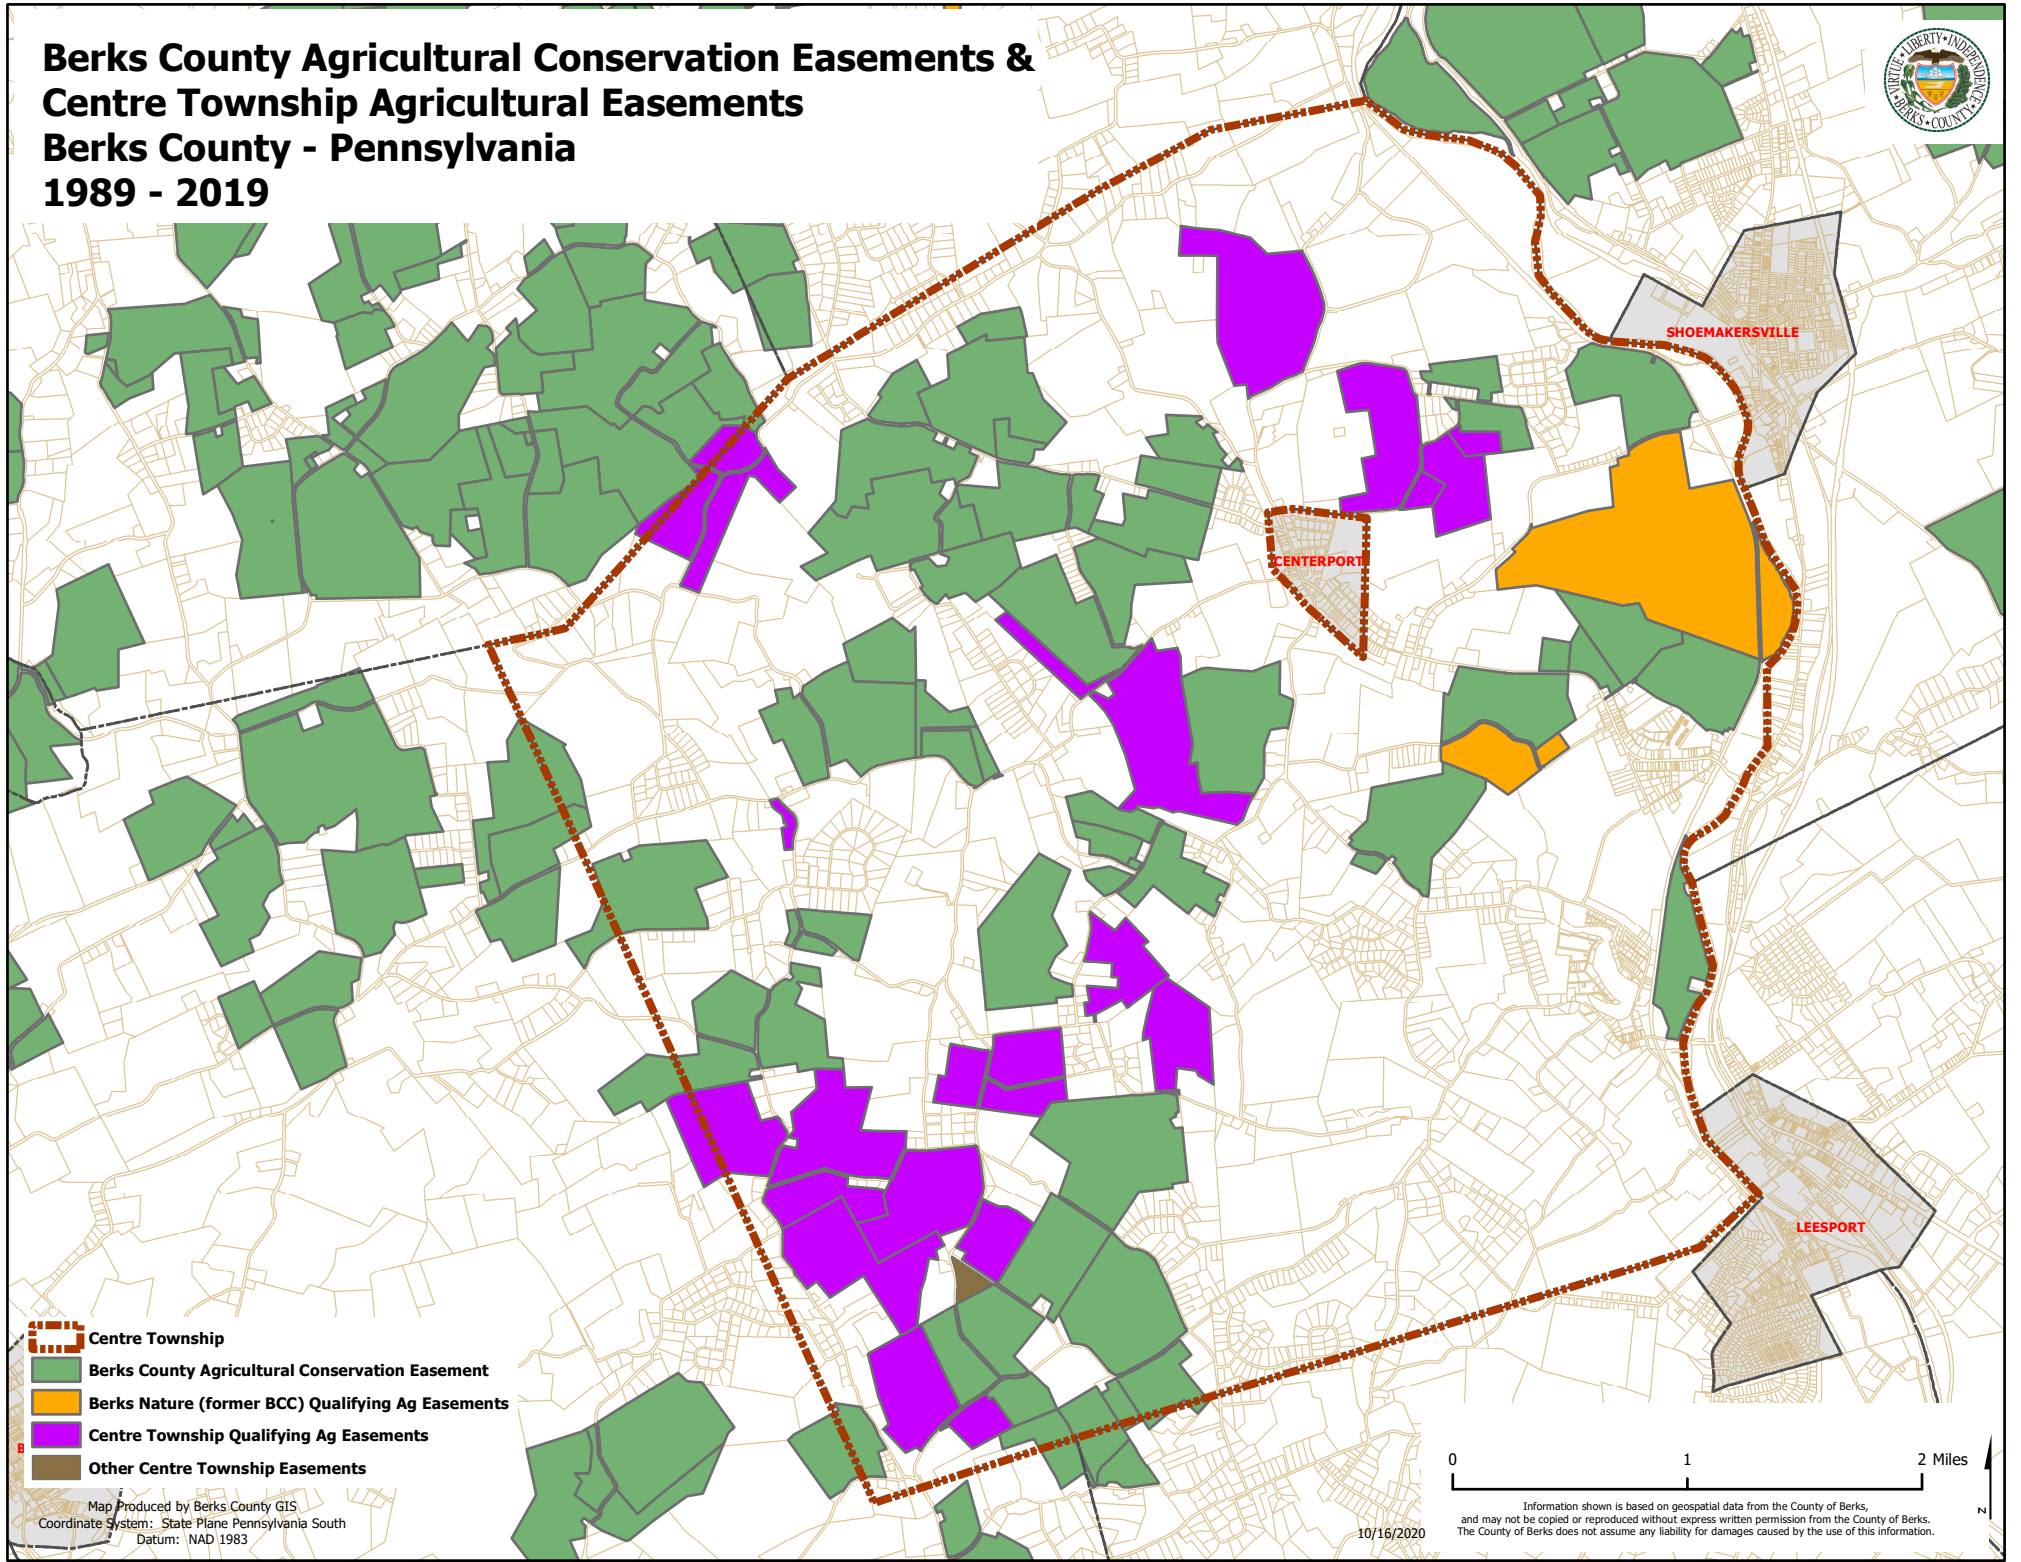

Berks County Agricultural Conservation Easements & Centre Township Agricultural Easements

Berks County - Pennsylvania

1989 - 2019

- Centre Township
- Berks County Agricultural Conservation Easement
- Berks Nature (former BCC) Qualifying Ag Easements
- Centre Township Qualifying Ag Easements
- Other Centre Township Easements

Map Produced by Berks County GIS
Coordinate System: State Plane Pennsylvania South
Datum: NAD 1983

10/16/2020