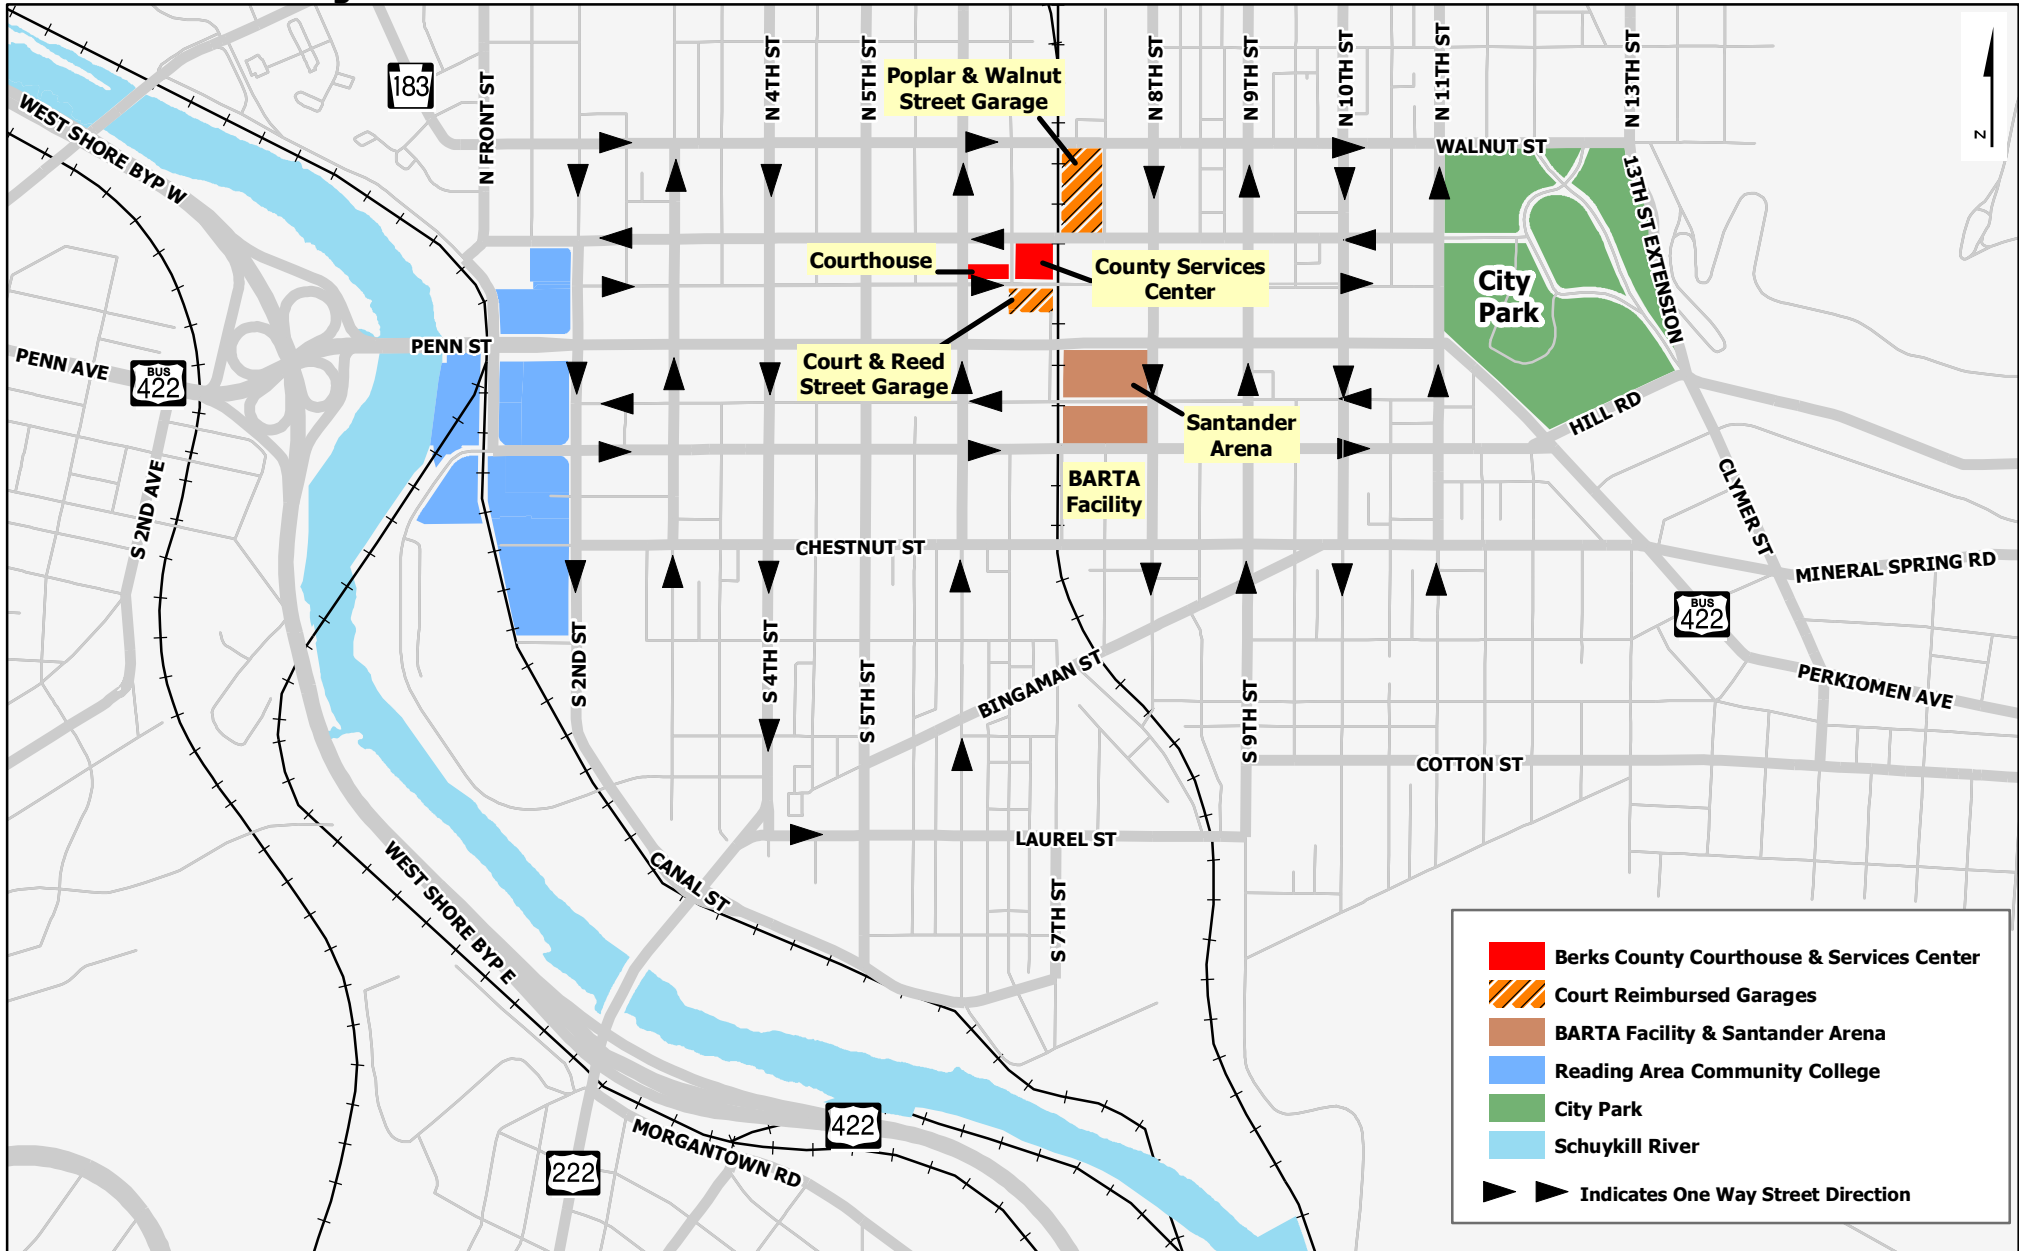

Map of Berks County Courthouse, Services Center and Juror Parking Garages

Downtown Reading

Berks County Court Administration
Berks County Courthouse
 633 Court Street, 7th Floor
 Reading, PA 19601

Mon-Fri, 8 a.m. to 5 p.m.
Phone: 610.478.6208
Fax: 610.478.6366

Prepared by Berks County GIS
 Date: 5/2/2017