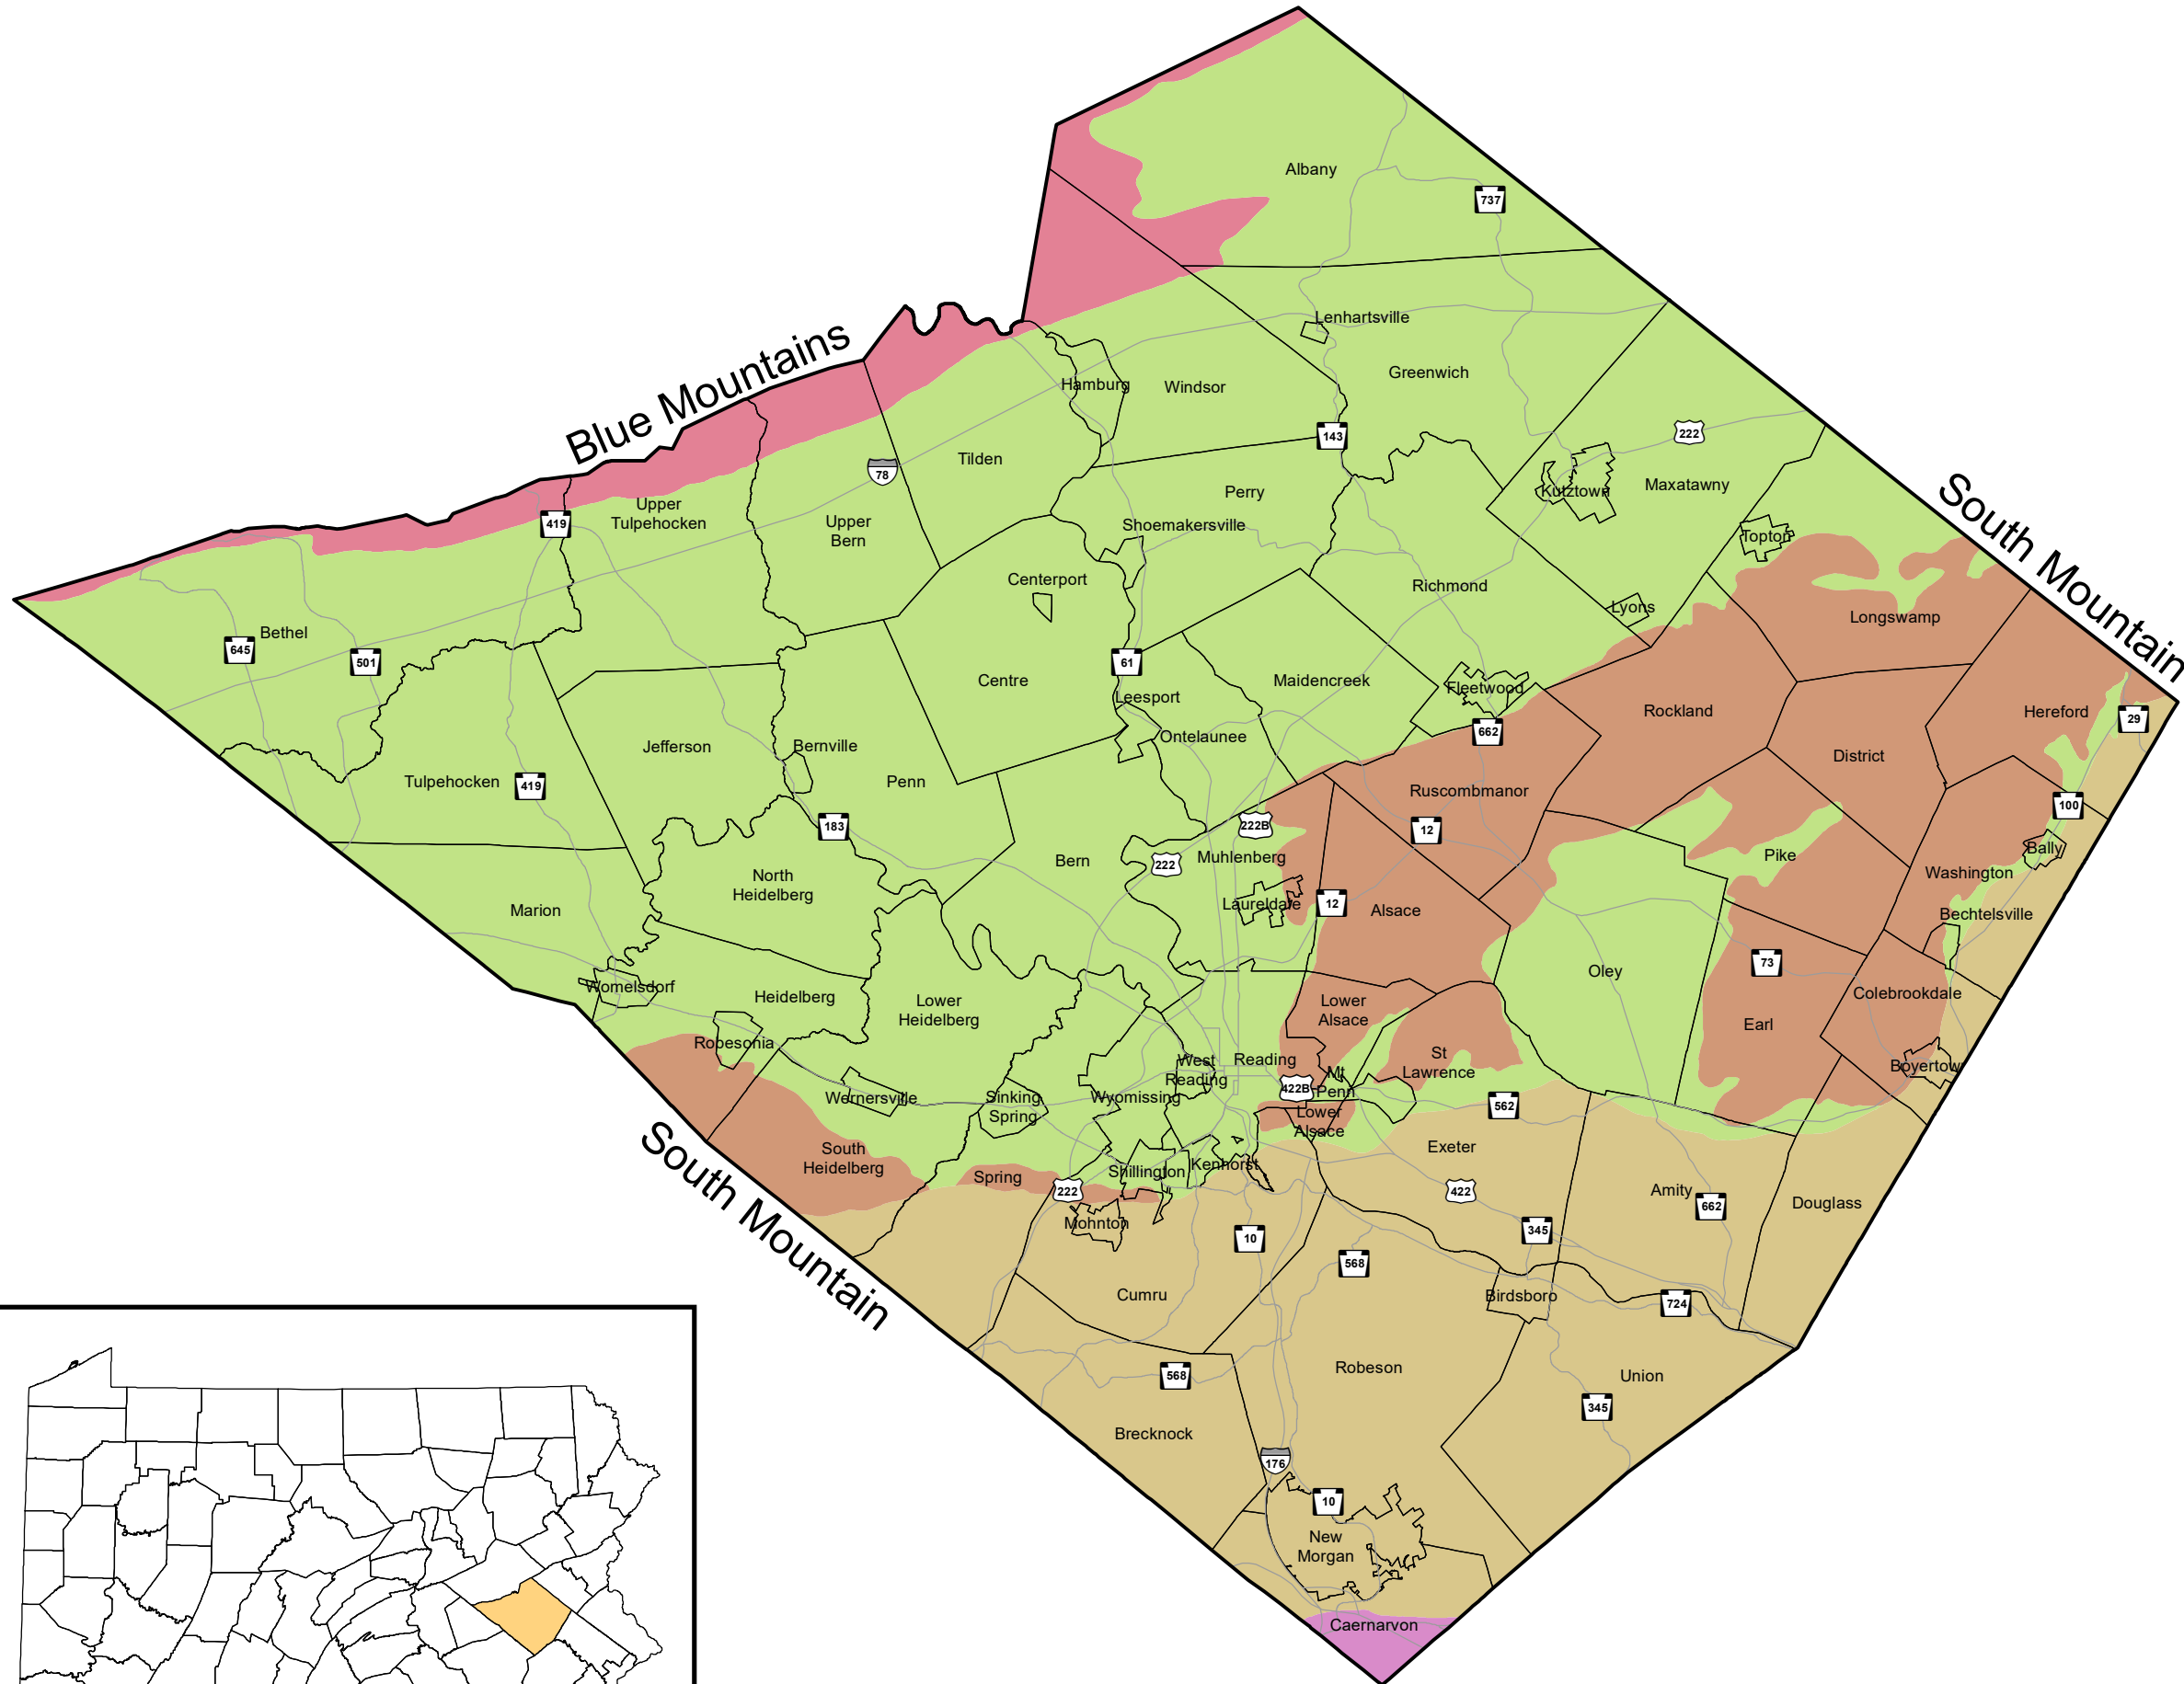

Berks County Comprehensive Plan Update
Adopted: January 23, 2020

Physiographic Provinces Berks County, Pennsylvania

Blue Mountains

South Mountain

South Mountain

Legend

-  Berks County Boundary
-  Municipal Boundaries
-  Major Roads

Ridge and Valley Province

-  Appalachian Mountain Section
-  Great Valley Section

New England Province

-  Reading Prong Section

Piedmont Province

-  Gettysburg-Newark Lowland Section
-  Piedmont Lowland Section

Source: Berks County Planning Commission, Berks County GIS, Berks County Mapping, Pennsylvania Bureau of Topographic and Geologic Survey, Department of Conservation and Natural Resources

Published by the Berks County Planning Commission