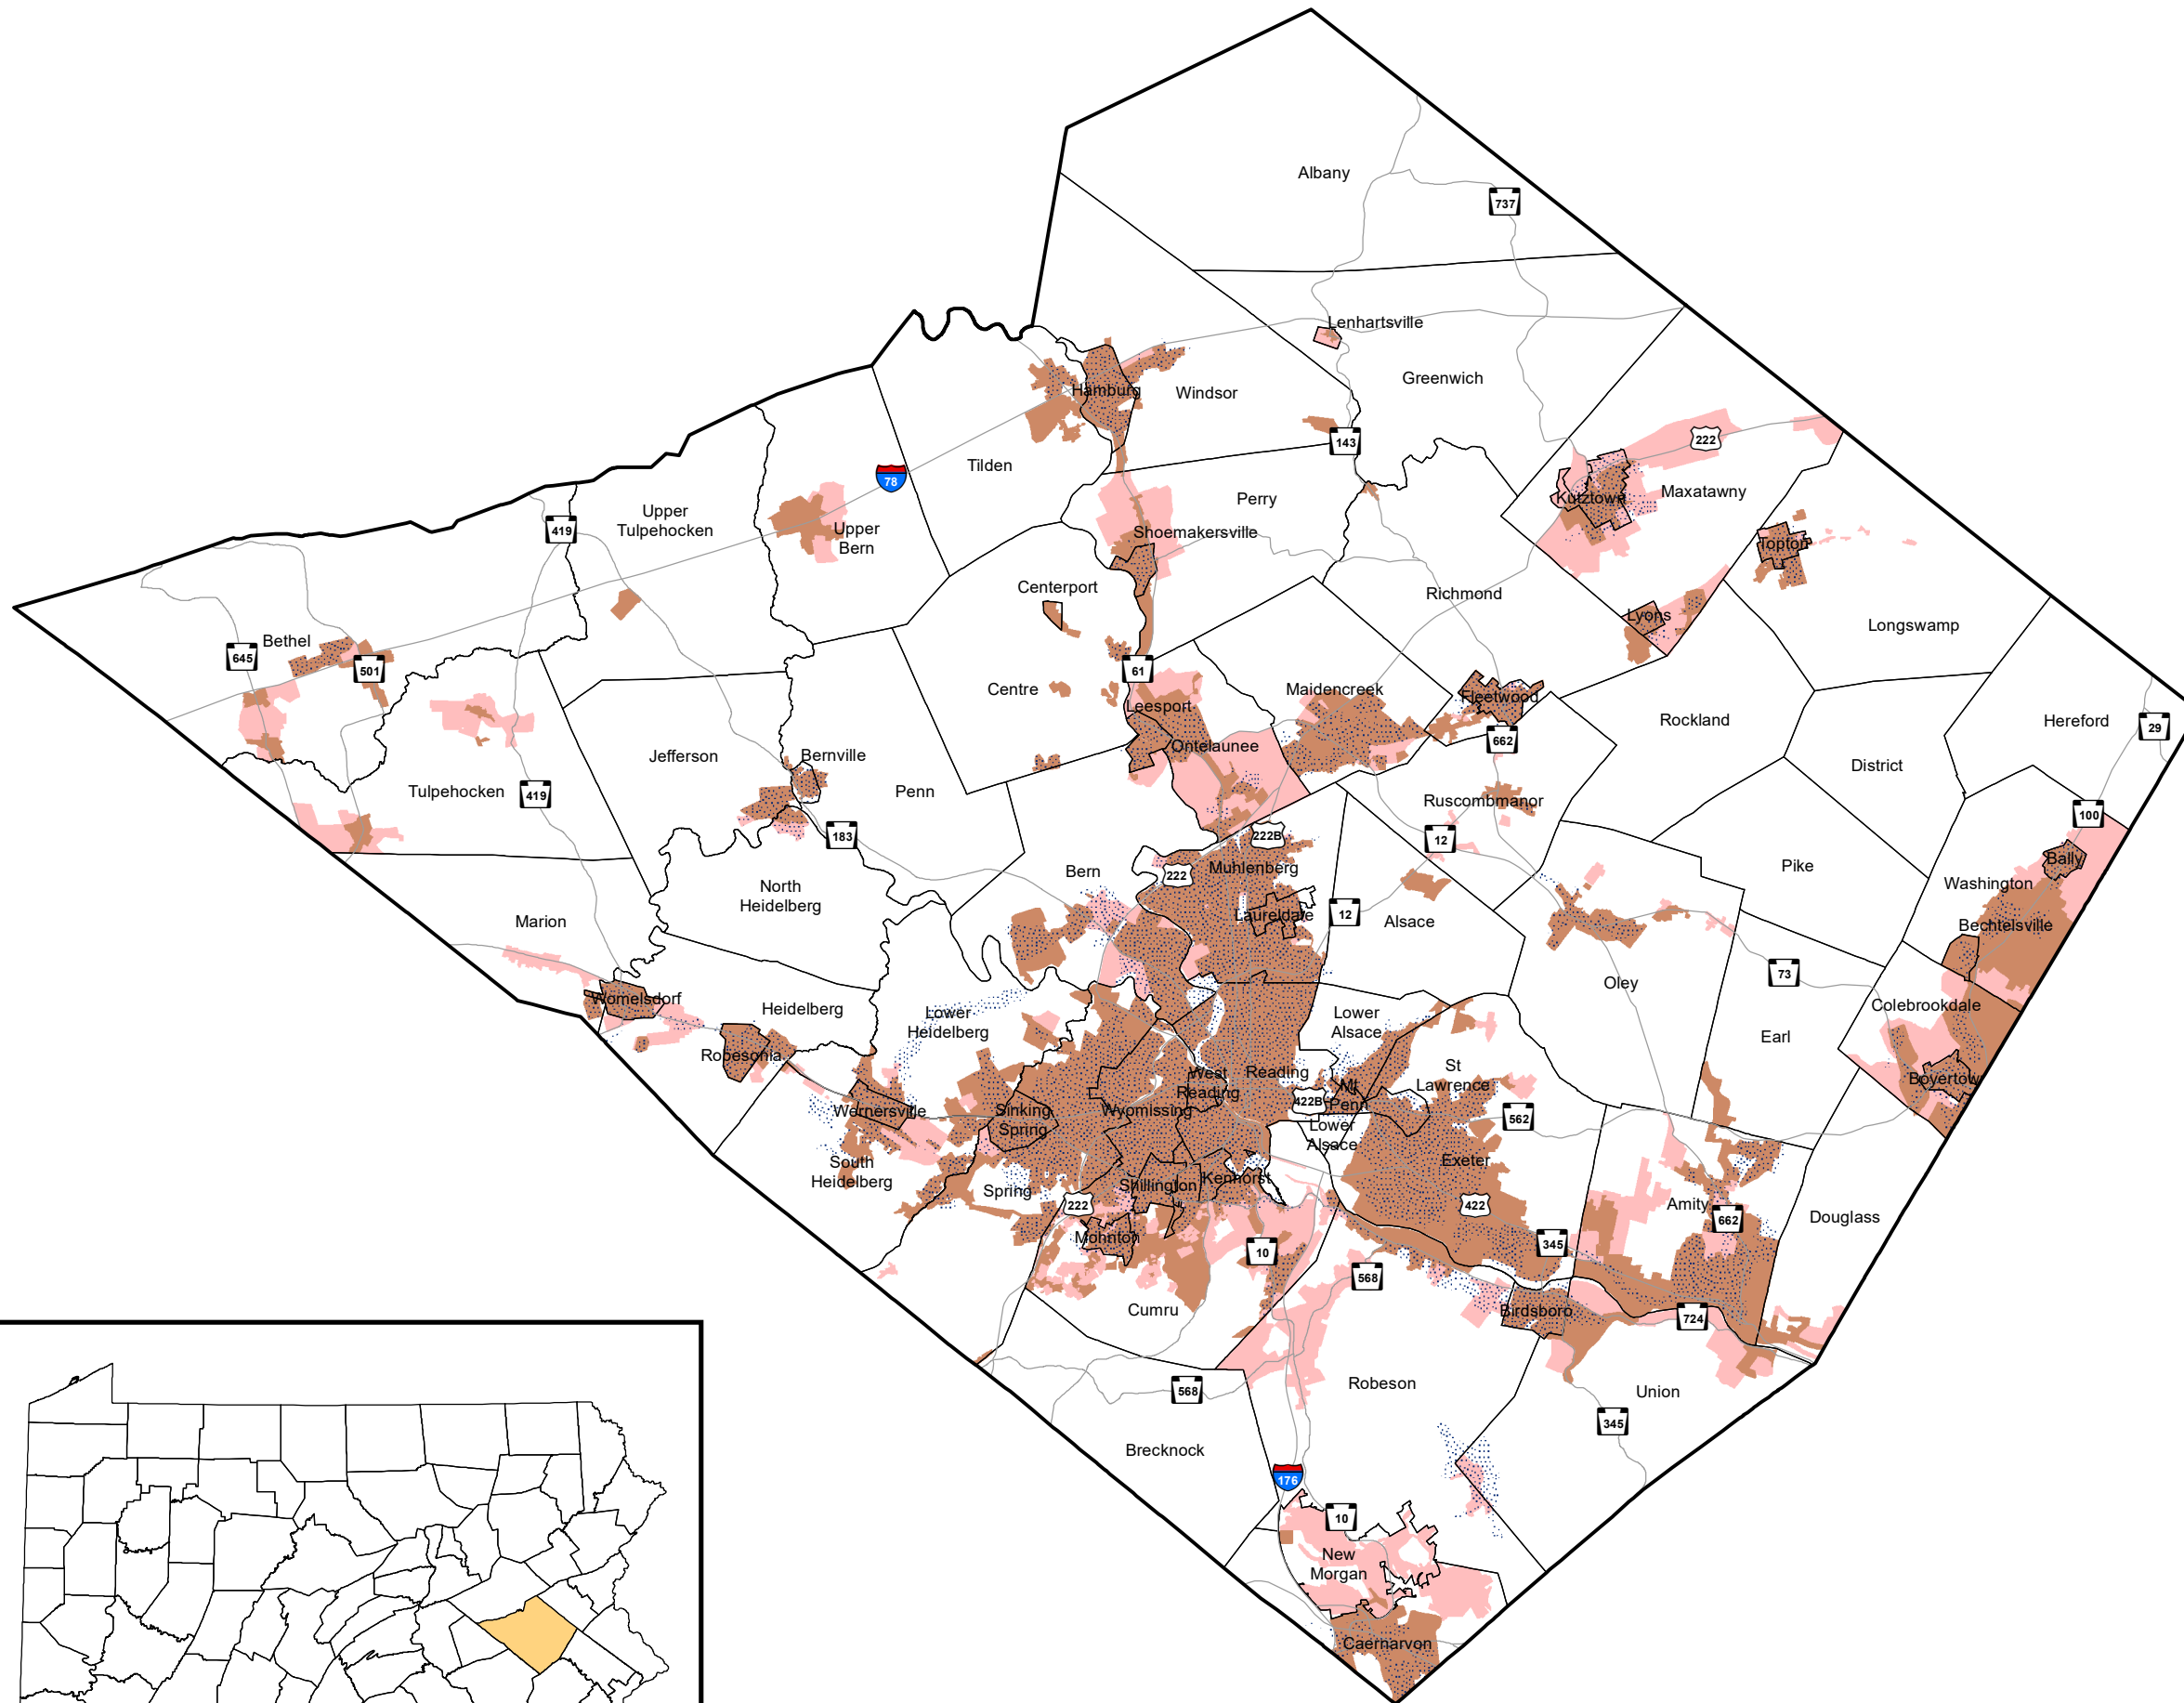

Berks County Comprehensive Plan Update
Adopted: January 23, 2020

Public Sewer and Water Service Areas Berks County, Pennsylvania

Legend

-  Existing Water Service
-  Existing Sewer Service
-  Proposed Sewer Service
-  Berks County Boundary
-  Municipal Boundaries
-  Major Roads

Source: Berks County Planning Commission, Berks County GIS,
Berks County Mapping, Berks County Department of Emergency Services
Published by the Berks County Planning Commission

BAB 1/20