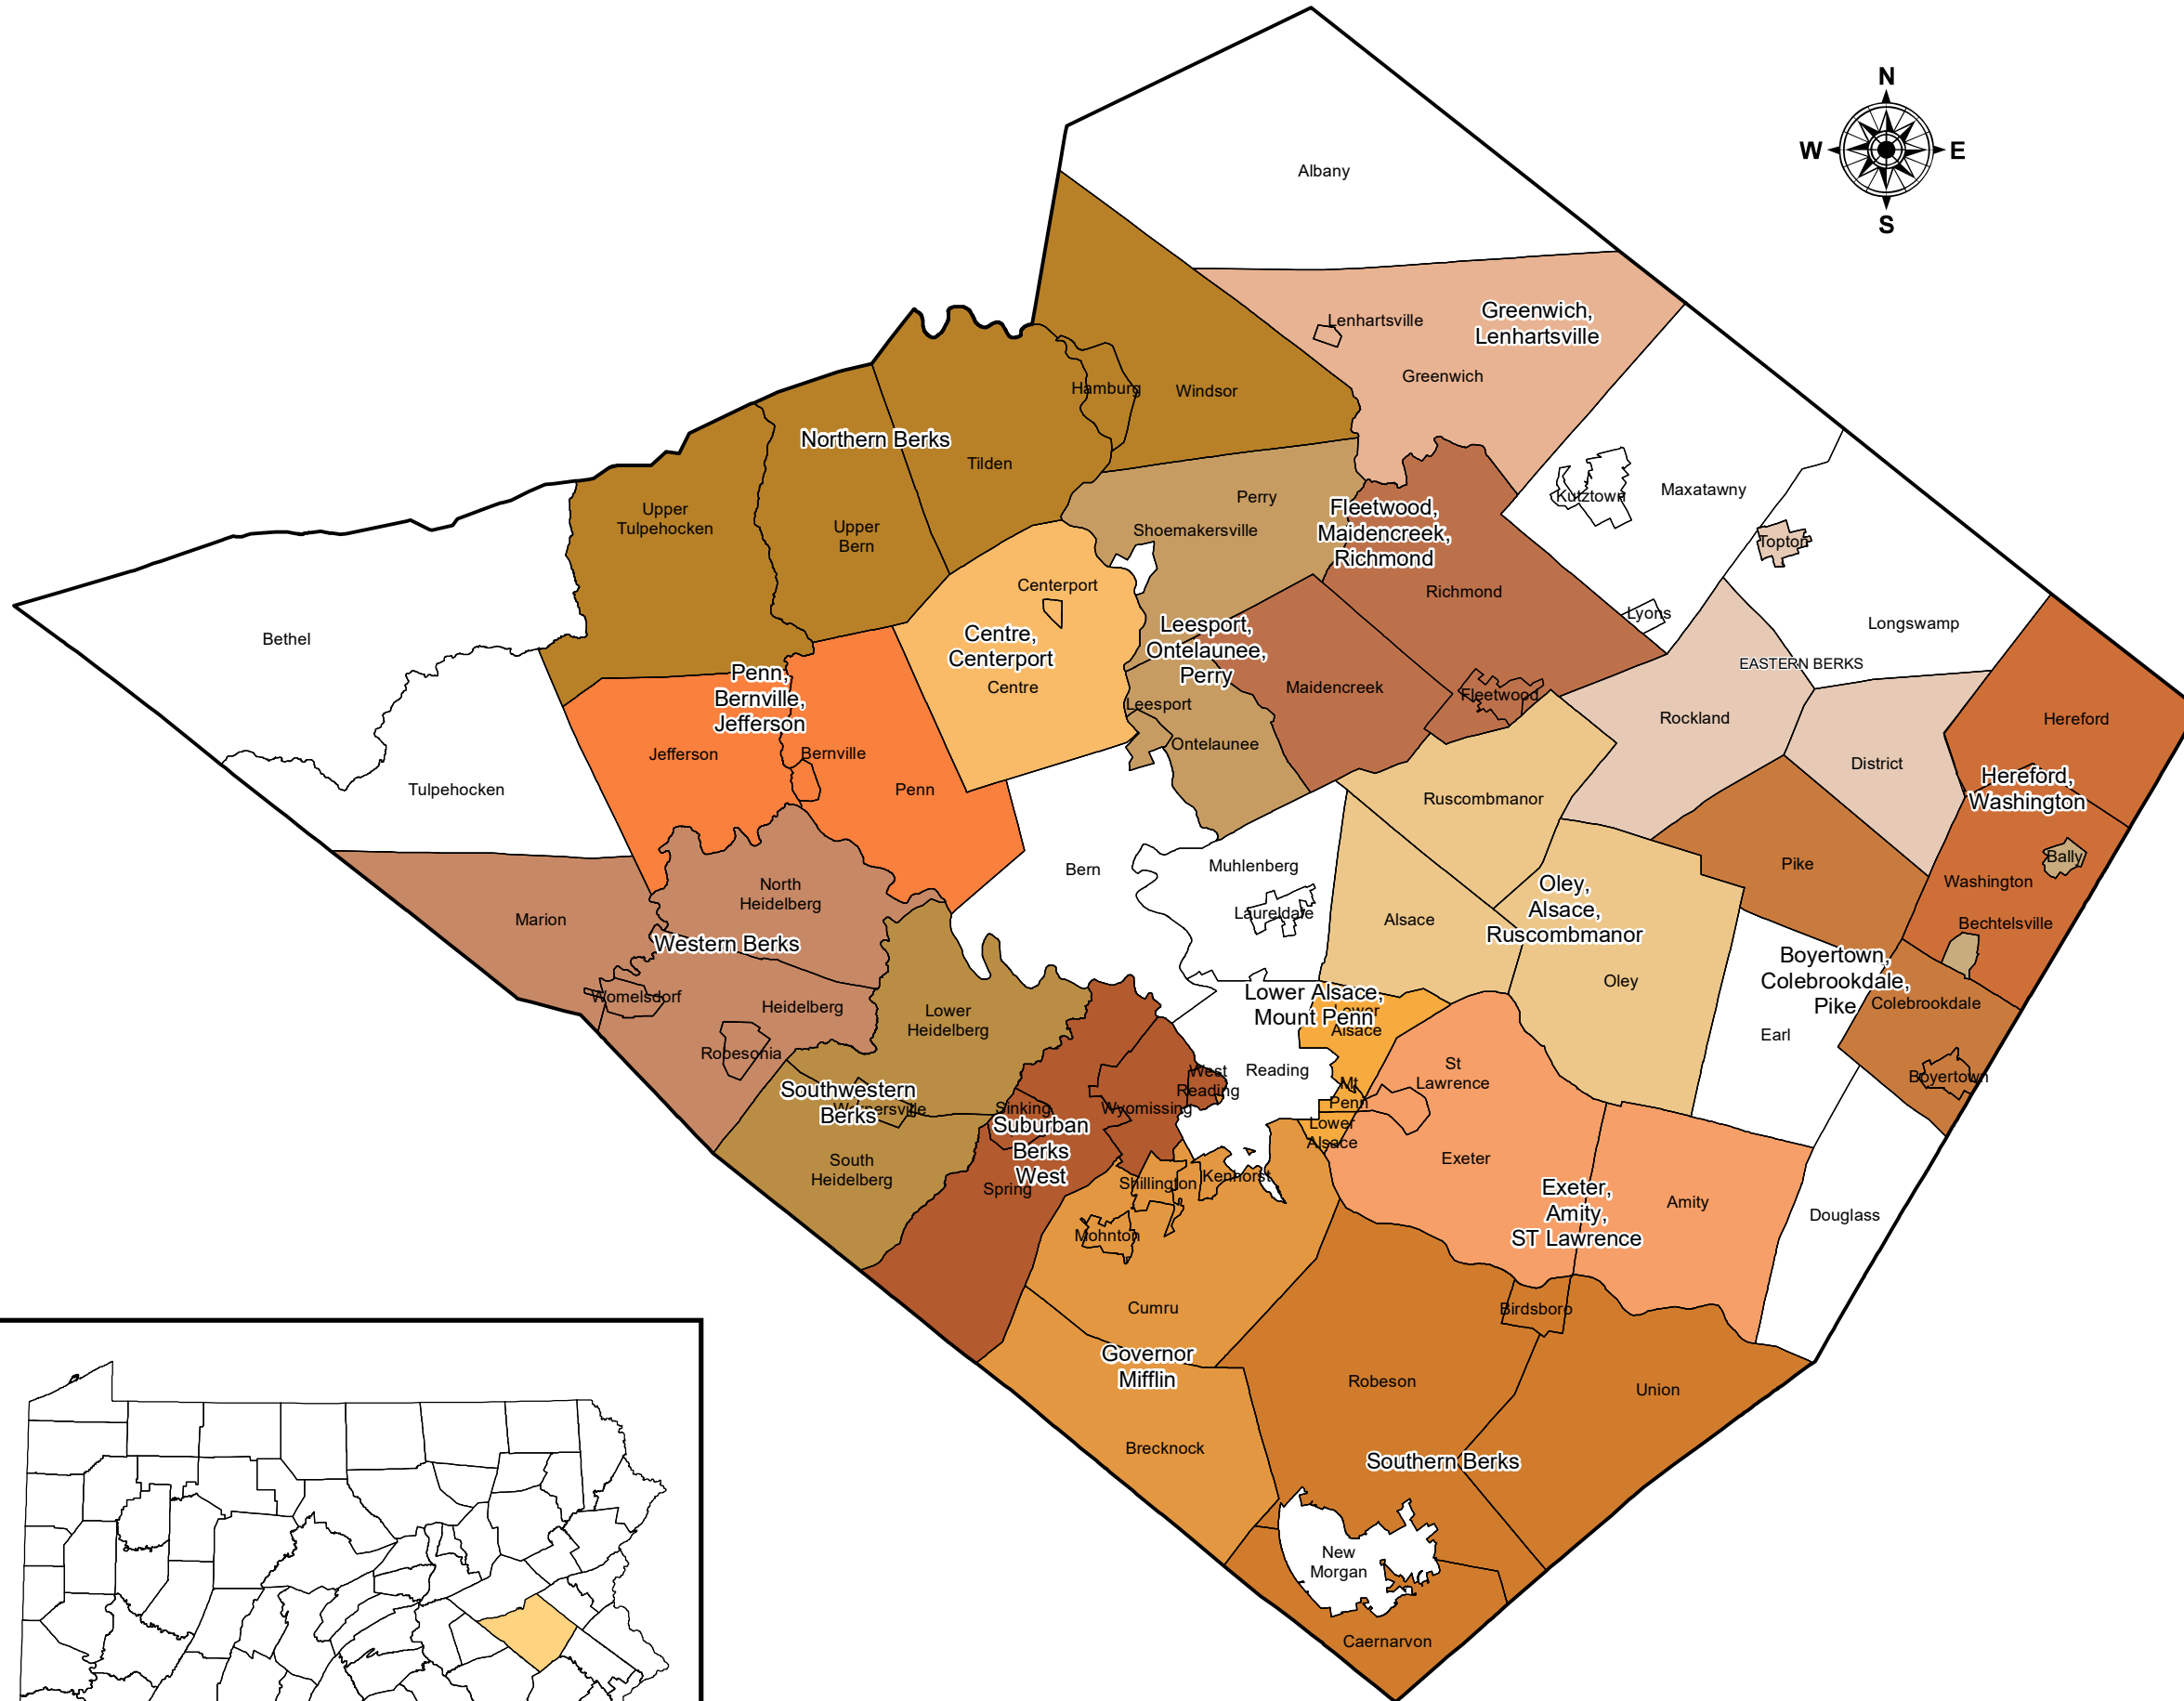

Berks County Comprehensive Plan Update  
Adopted: January 23, 2020

# Joint Comprehensive Planning Berks County, Pennsylvania

### Legend

- Bally, Bechtelsville (1994)
- Boyertown, Colebrookdale, Pike (2005)
- Centre, Centerport (1997)
- Eastern Berks (2015)
- Exeter, Amity, St Lawrence (2005)
- Fleetwood, Maiden Creek, Richmond (2011)
- Governor Mifflin (2017)
- Greenwich, Lenhartsville (2009)
- Hereford, Washington (2018)
- Leesport, Ontelaunee, Perry (1996)
- Lower Alsace, Mount Penn (2006)
- Northern Berks (2005)
- Oley, Alsace, Ruscombmanor (2009)
- Penn, Bernville, Jefferson (2008)
- Southern Berks (2004)
- Southwestern Berks (2011)
- Suburban Berks West (2018)
- Western Berks (2000)
- Berks County Boundary
- Municipal Boundaries

Source: Berks County Planning Commission, Berks County GIS, Berks County Mapping, Berks County Department of Emergency Services

Published by the Berks County Planning Commission

BAB 1/20