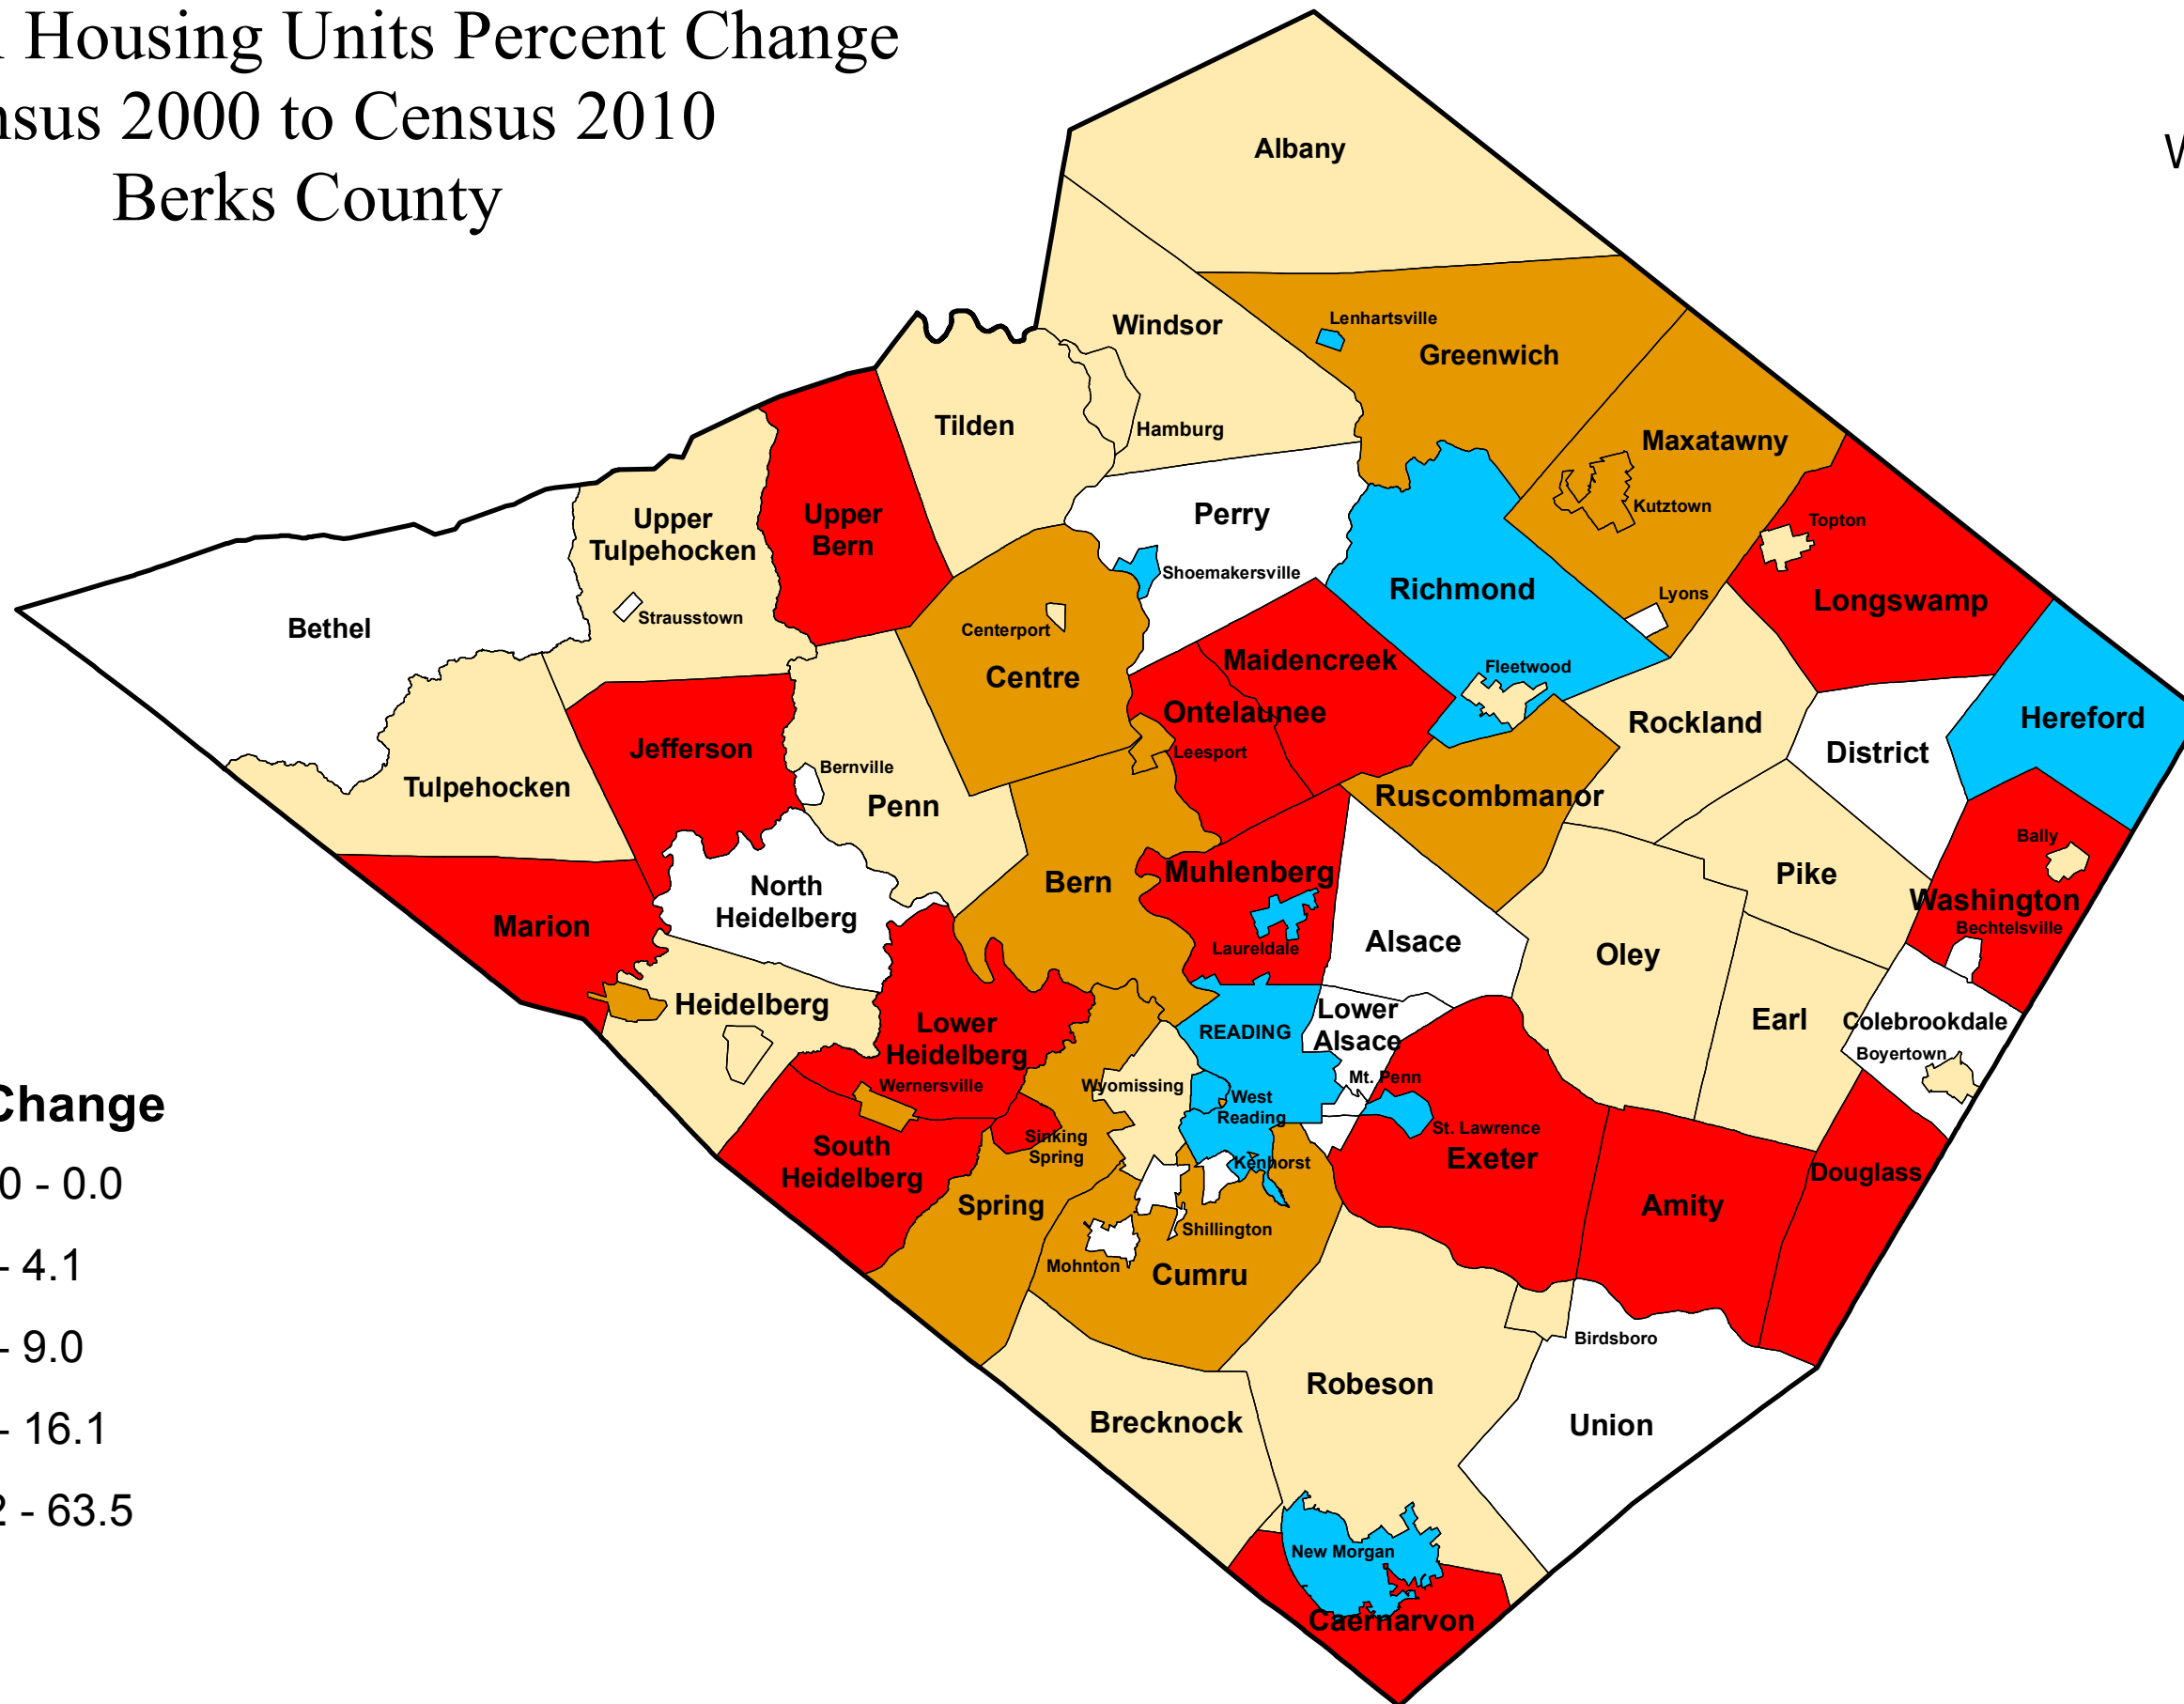

Municipal Housing Units Percent Change Census 2000 to Census 2010 Berks County

Percent Change

Source Data: U.S. Census Bureau, Census 2010, P.L. 94-171 File
Created by the Berks County Planning Commission: 3/15/2011