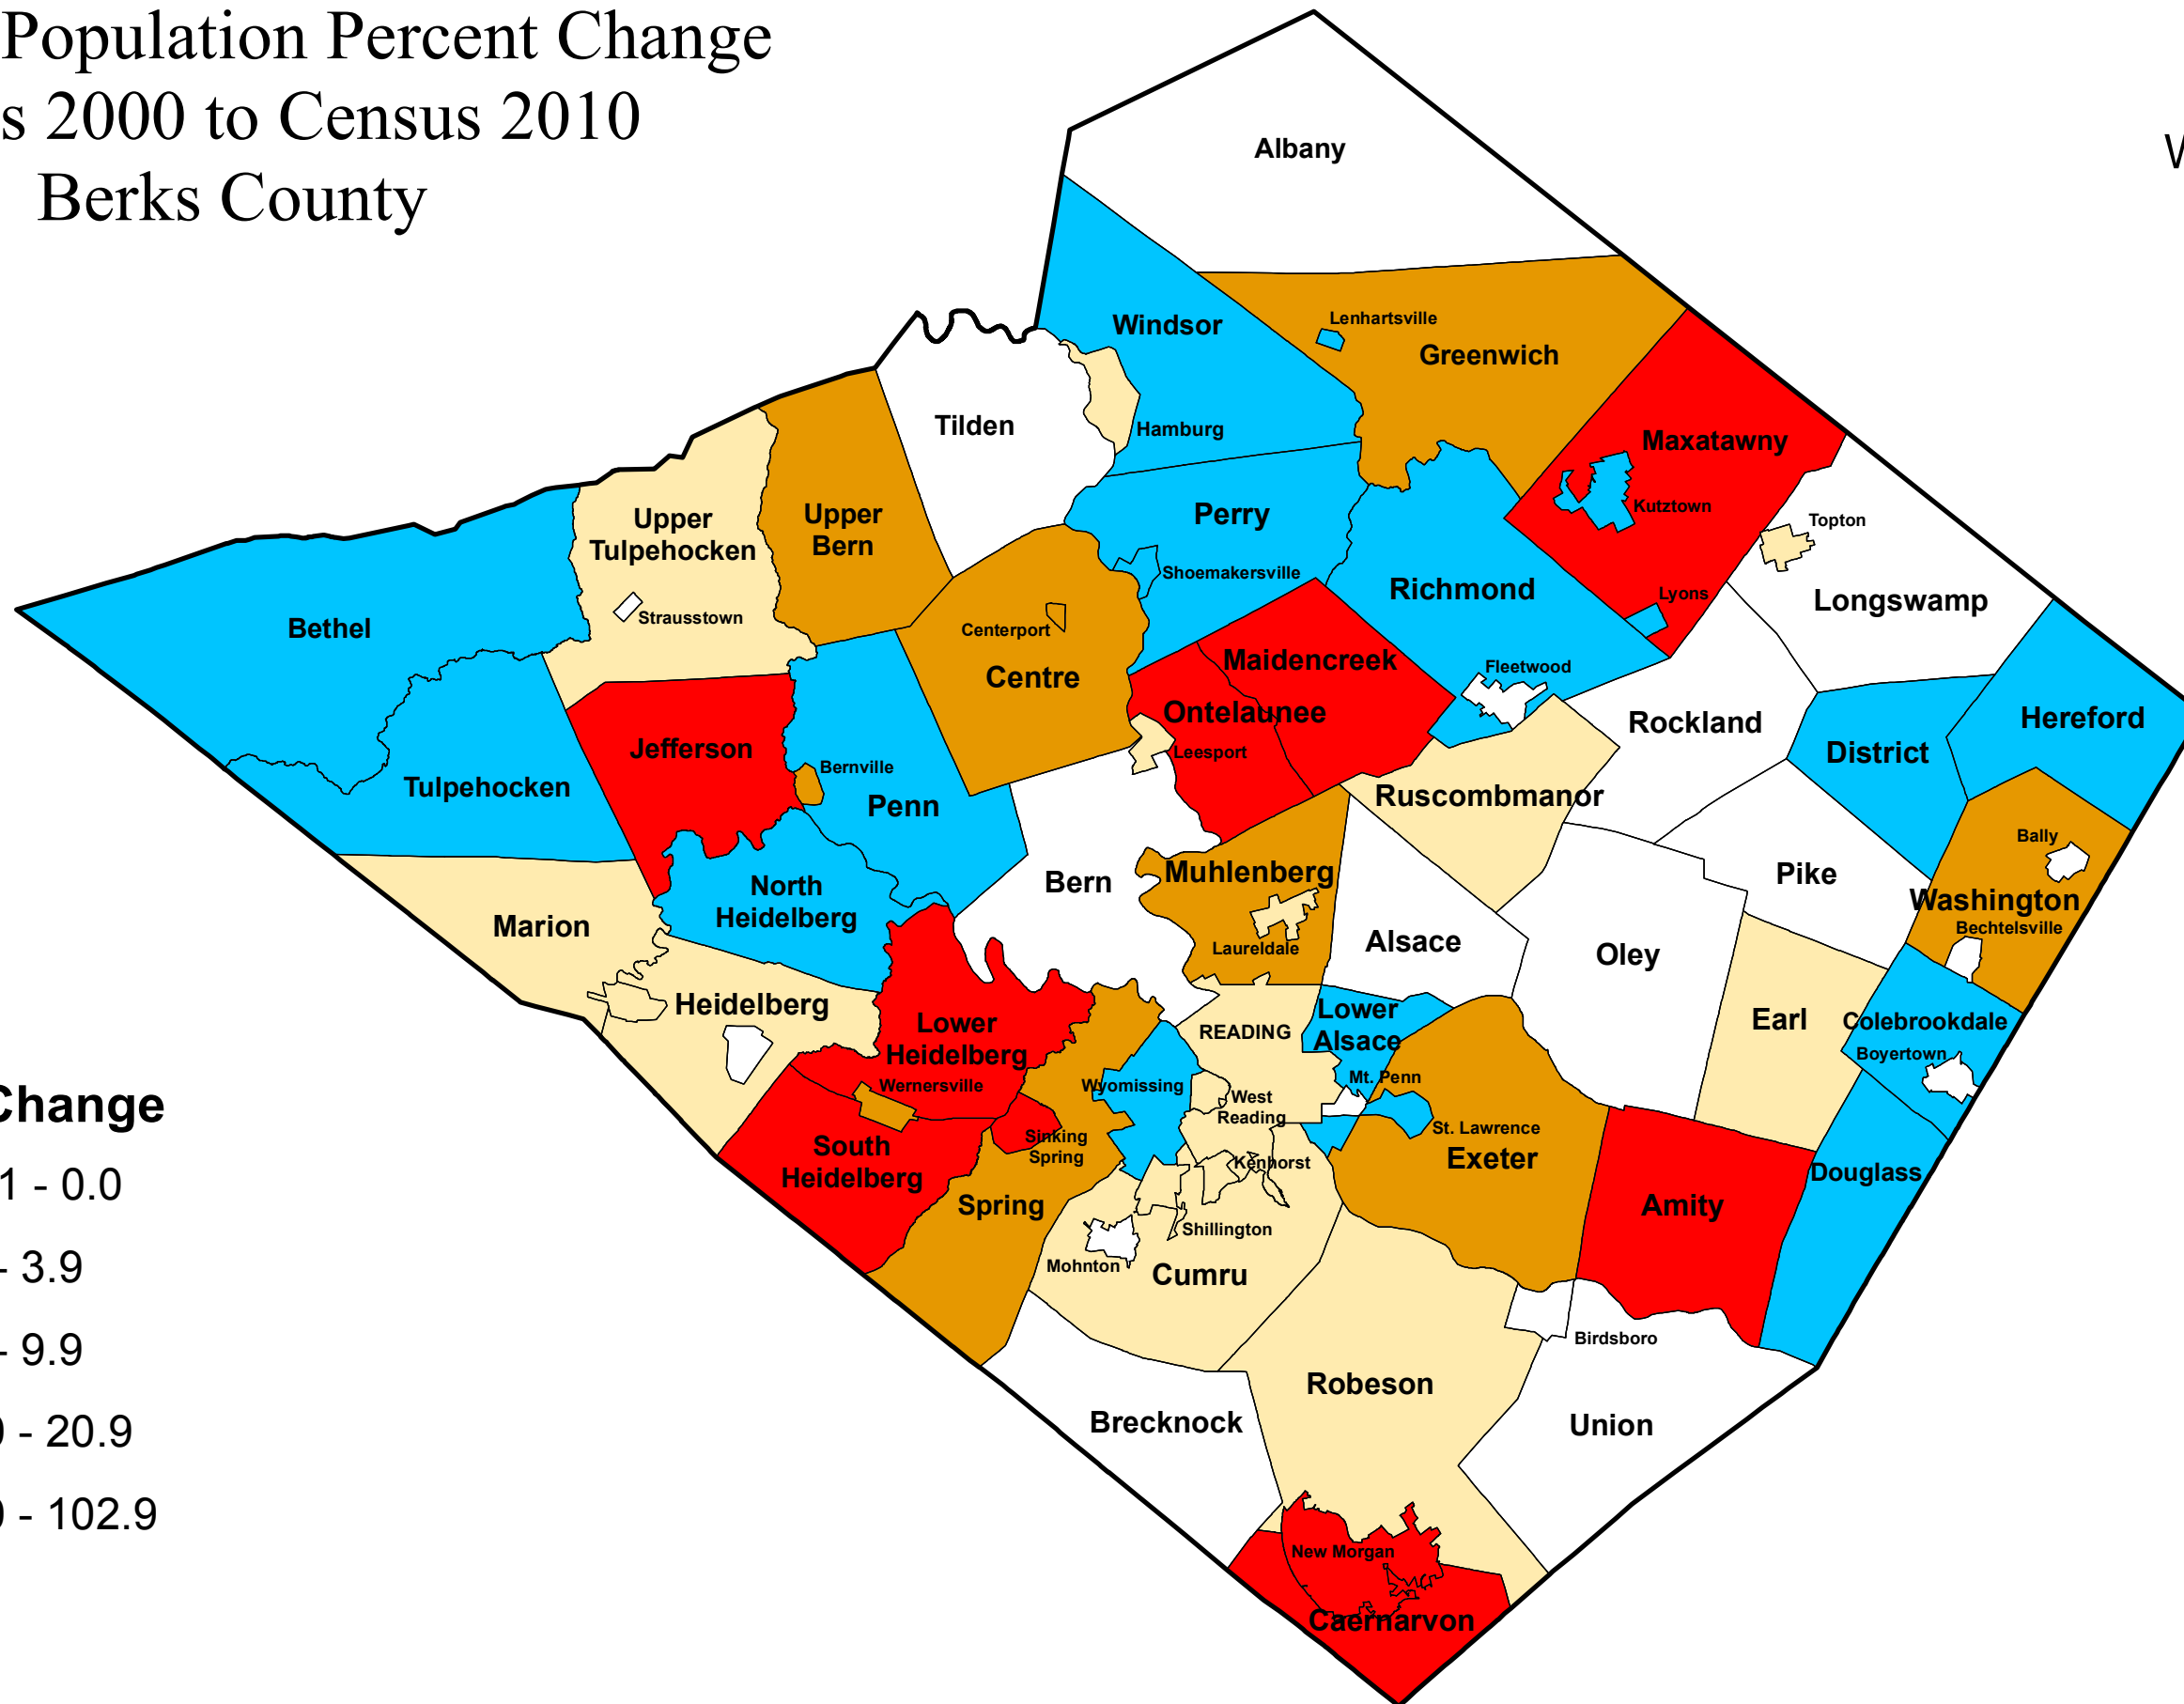

Municipal Population Percent Change Census 2000 to Census 2010 Berks County

Percent Change

Source Data: U.S. Census Bureau, Census 2010, P.L. 94-171 File
Created by the Berks County Planning Commission: 3/10/2011