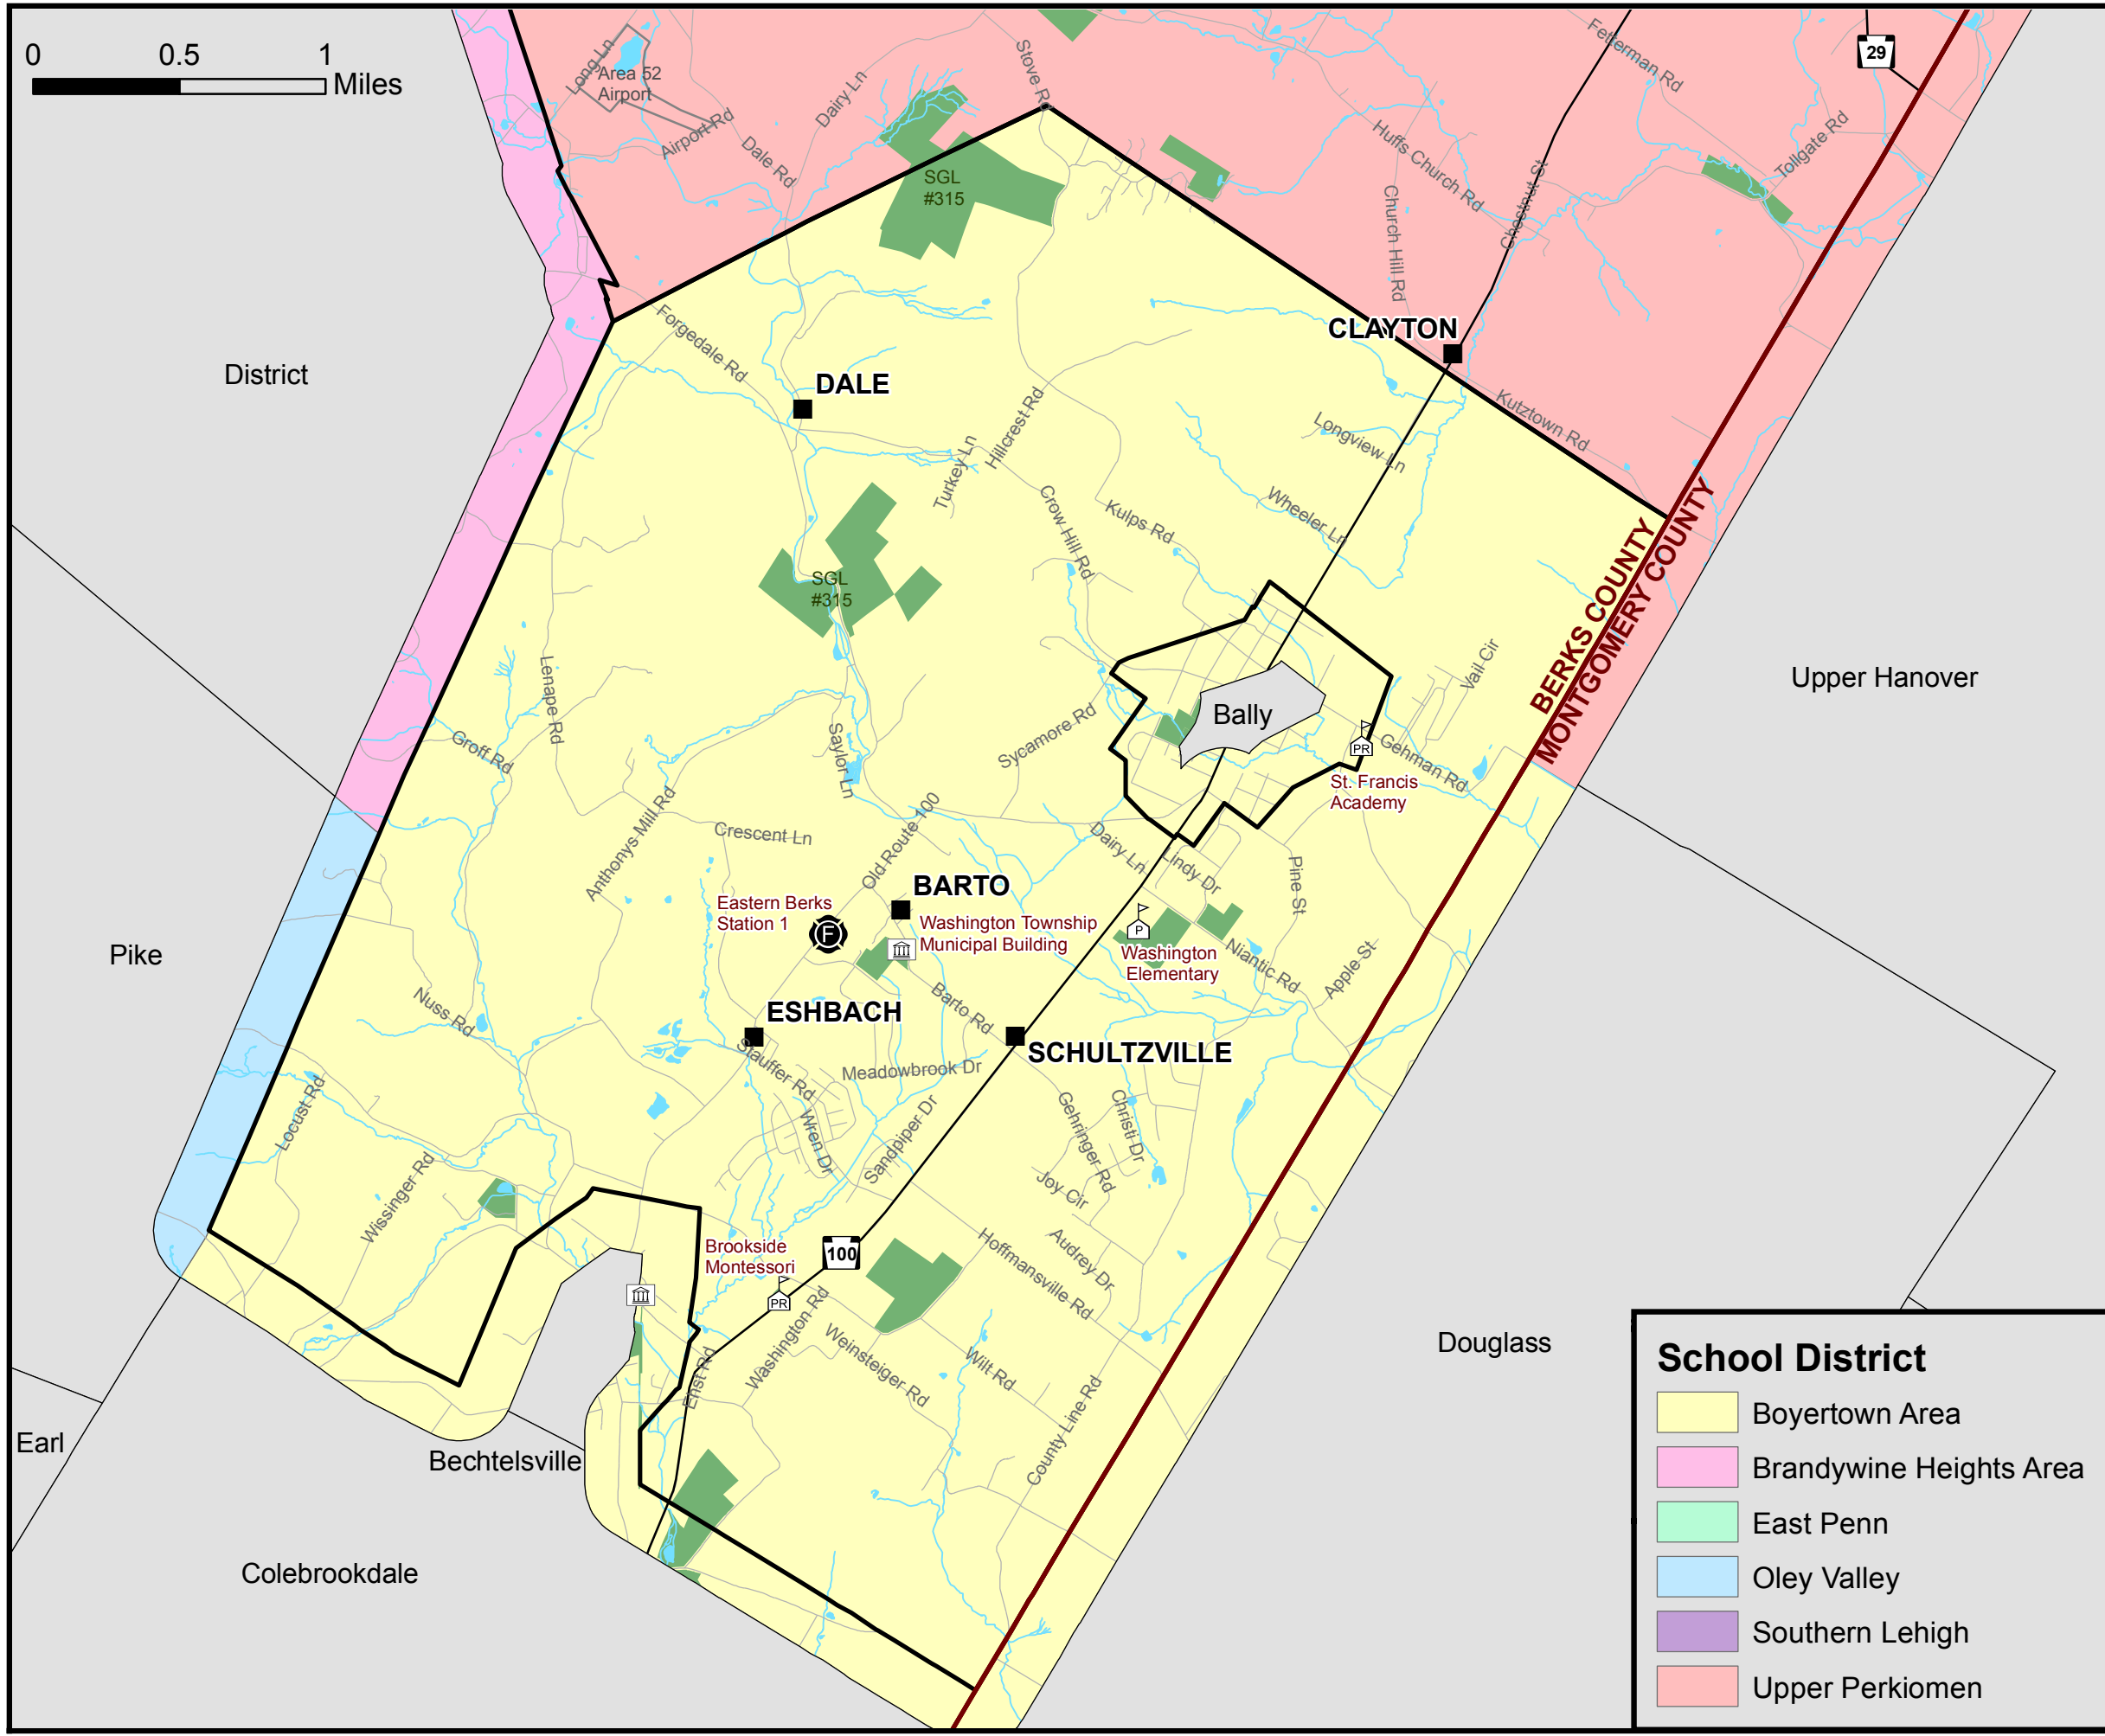

Community Facilities Washington Township

Legend

- Municipal Buildings
- Fire Stations
- Public School
- Private School
- Recreation
- Villages
- Roads
- Railroads- Active
- Streams and Water Bodies
- Municipal Boundaries
- County Boundaries

School District

- Boyertown Area
- Brandywine Heights Area
- East Penn
- Oley Valley
- Southern Lehigh
- Upper Perkiomen

Source data: Berks County Planning Commission GIS, Berks County GIS/IS, Berks County Mapping, Berks DES, PennDOT
Published by the Berks County Planning Commission