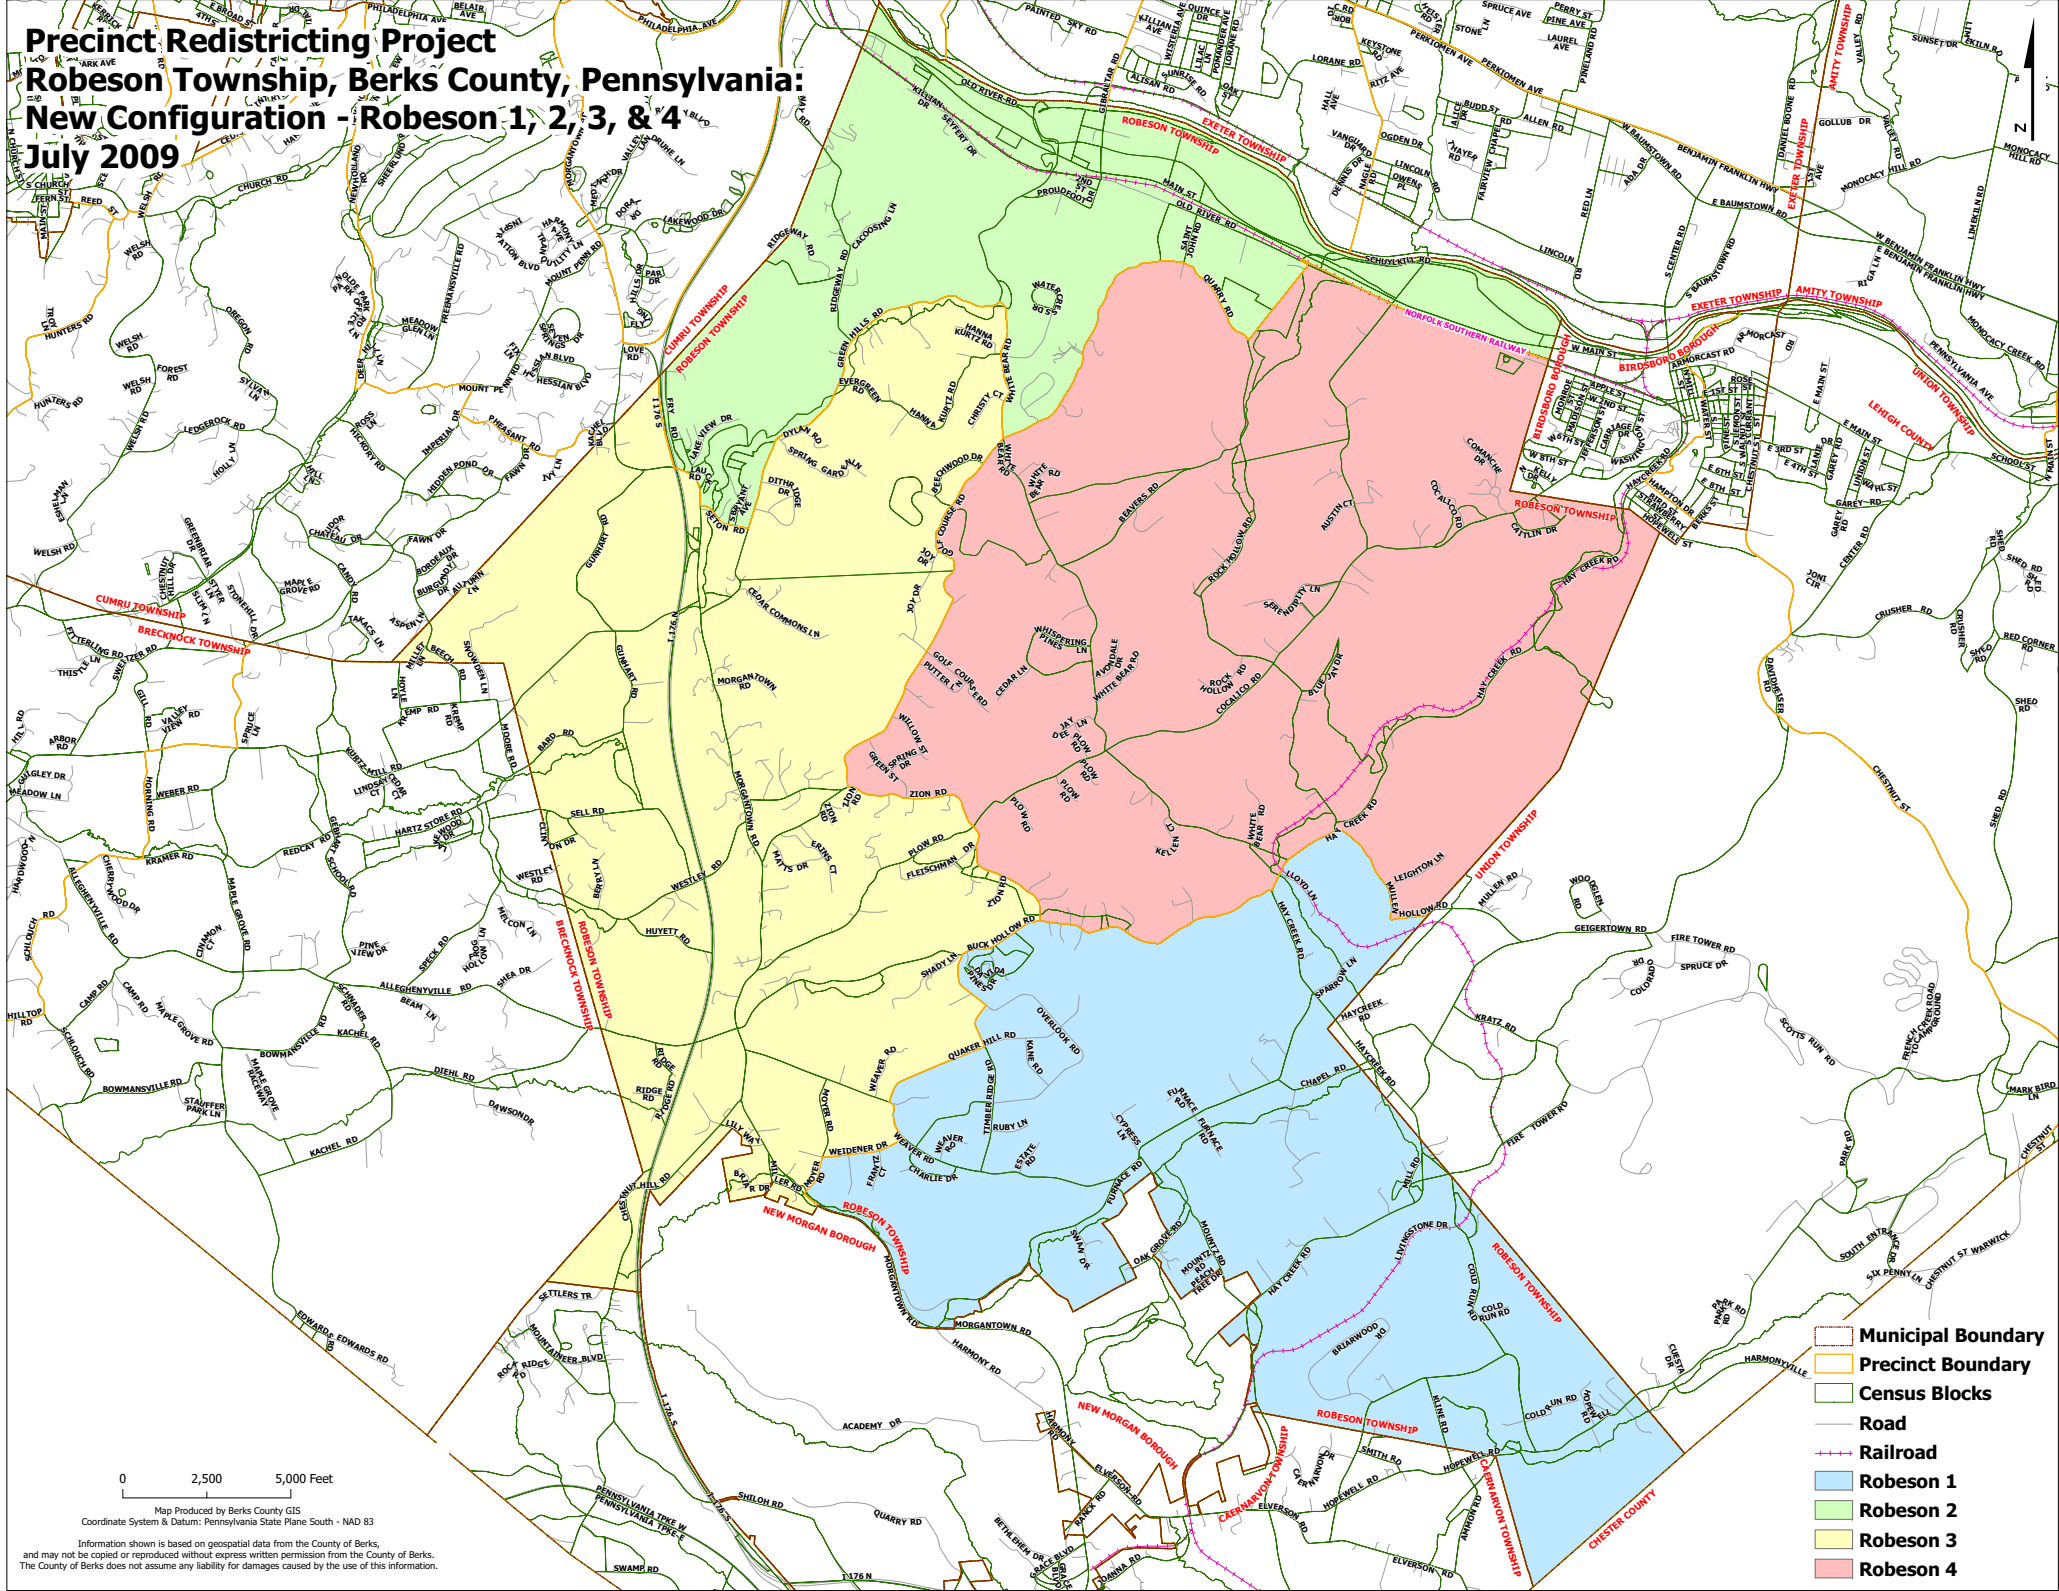

Precinct Redistricting Project

Robeson Township, Berks County, Pennsylvania:

New Configuration - Robeson 1, 2, 3, & 4

July 2009

- Municipal Boundary
- Precinct Boundary
- Census Blocks
- Road
- Railroad
- Robeson 1
- Robeson 2
- Robeson 3
- Robeson 4

0 2,500 5,000 Feet