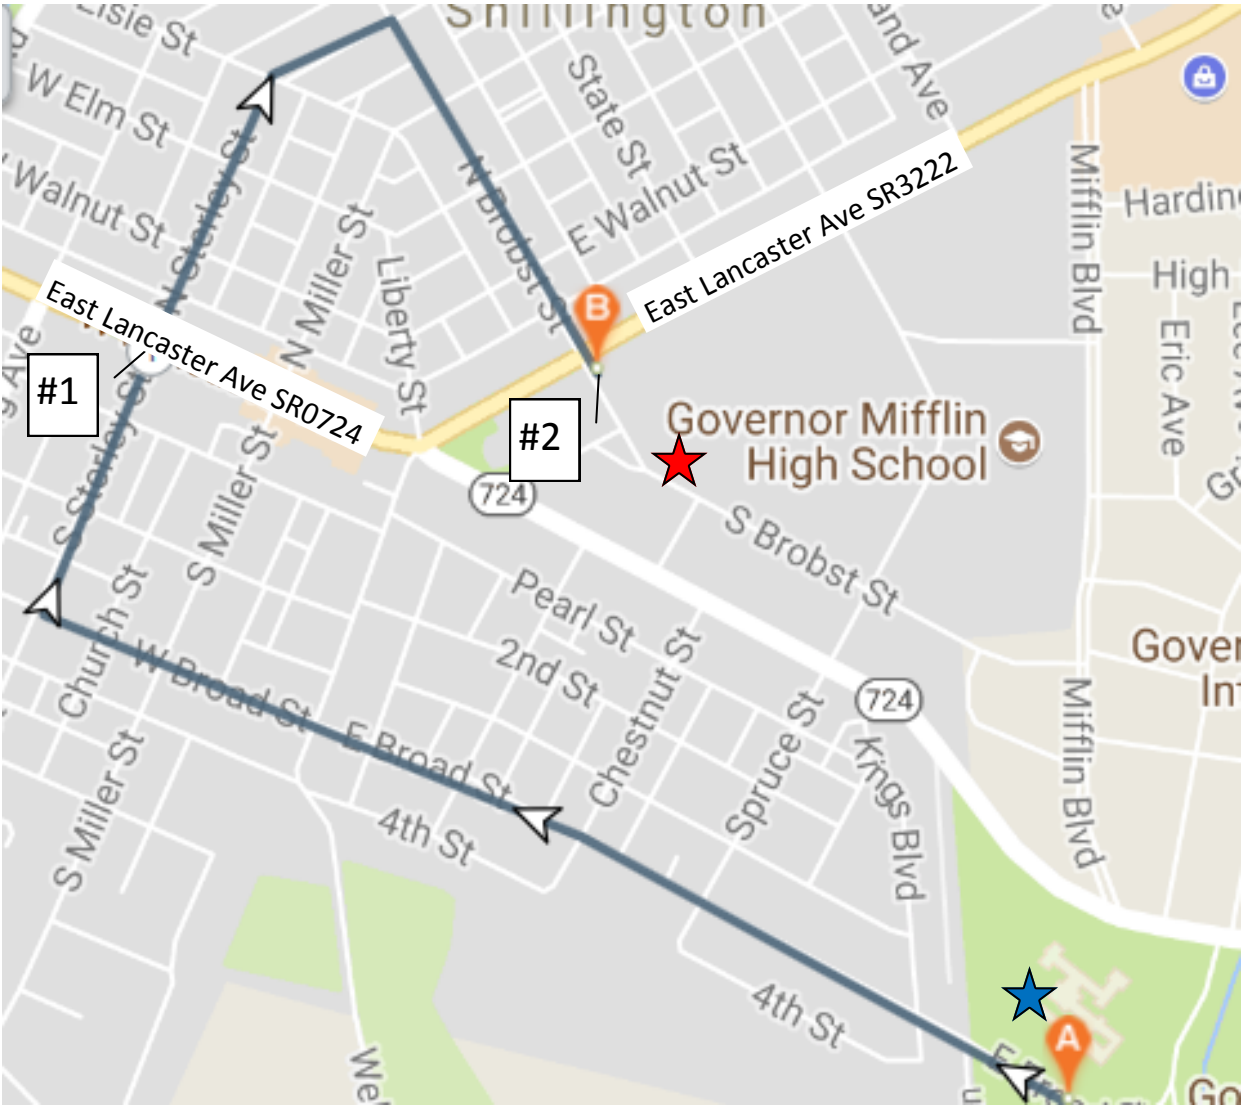

Borough of Shillington Memorial Day Parade

Monday May 27th, 2019

Legend:

Blue Line = Parade Route

Parade Route will not travel on State Routes 3222 or 0724. The Parade will cross these routes.

Parade will be stopped so traffic on the State Routes can continue without detour.

MPT and traffic control will be utilized to prohibit turns at the intersections where the parade crosses the state routes.

MPT and Traffic Control Devices at:

- #1 - West Lancaster Avenue and Sterley Street
- #2 - East Lancaster Avenue and Brobst Street

Blue Star - Parade Starts in Shillington Memorial Park

Red Star - Parade ends in a parking lot on South Brobst Street.

Municipal Sponsor: The Borough of Shillington