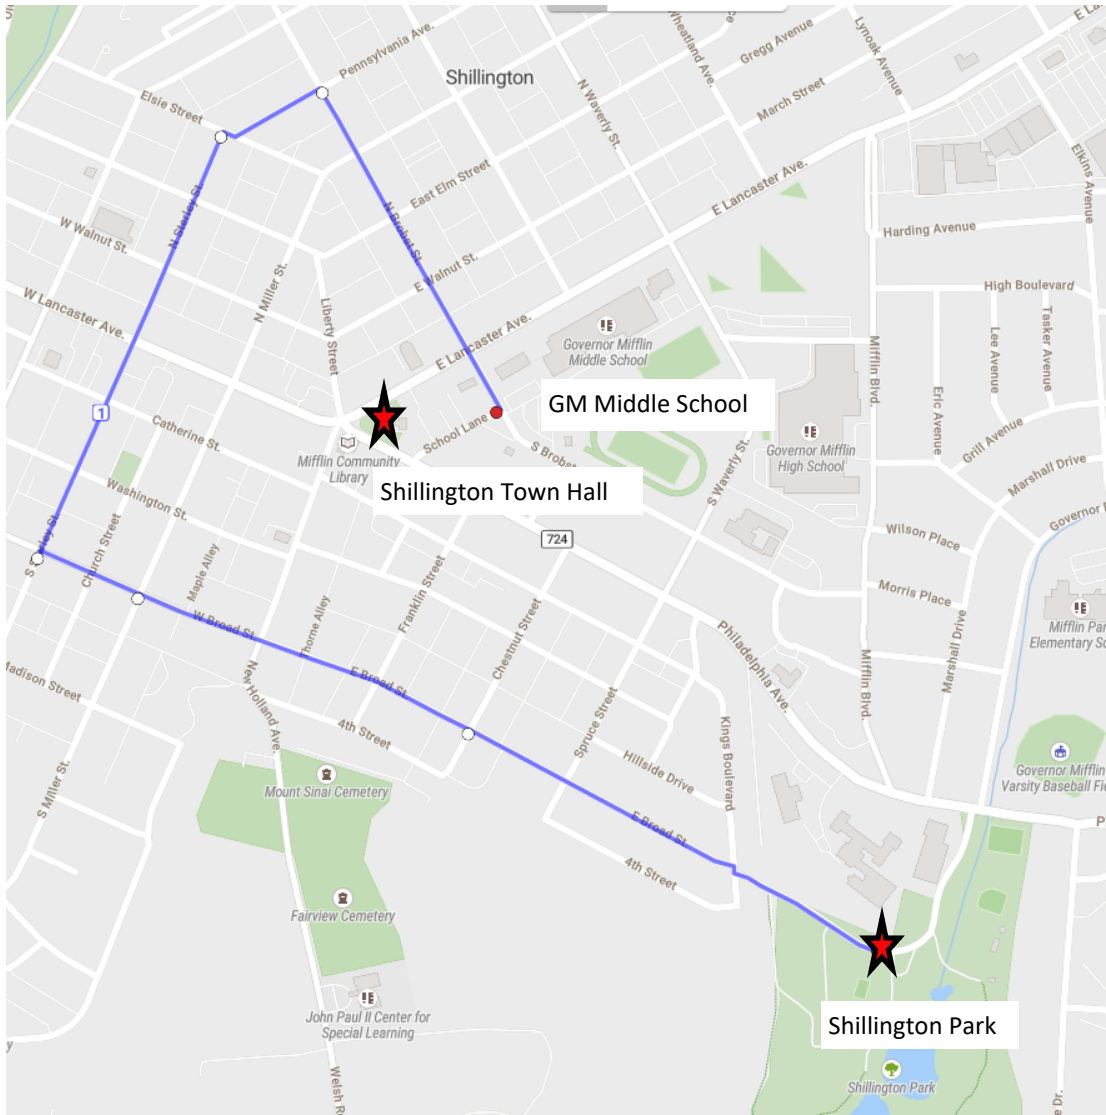

Reber-Moore Post 635 of Shillington

Memorial Day Parade Route

Monday May 30th, 2022 at 10:30 am

Parade Muster: 09:30 am in Shillington Park

(Use 999 East Broad Street for GPS)

Parade steps off at 10:30 am

Parade Route:

- Shillington Memorial park
- Broad Street
- Sterley Street (Crossing Lancaster Avenue)
- Pennsylvania Avenue
- Brobst Street (Crossing Lancaster Avenue)

Memorial Day Ceremony to follow the parade

Approx. 11:00 am at Shillington Town Hall

2 East Lancaster Avenue Shillington

In the event of Foul Weather, a service will still be held to honor those who gave all at the Governor Mifflin Senior High School Auditorium at 10:30 am that morning.