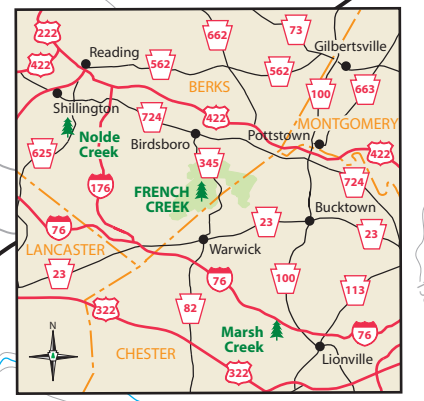

FRENCH CREEK STATE PARK

7,475 ACRES

- Park Office
 - Contact Station
 - Blue Symbol Means Accessible
 - Public Phone
 - Restrooms
 - Food Concession
 - Picnic Area
 - Playground
 - Amphitheater
 - Swimming Pool
 - Showerhouse/Restrooms
 - Boat Rental
 - Boat Launch & Mooring
 - Fishing Pier
 - Camping
 - Organized Group Tenting
 - Cabins
 - Sanitary Dump Station
 - Orienteering Course
 - Mountain Bikes Prohibited
 - Trail Head Parking
 - Horse-Shoe Trail
 - Hiking or Mountain Bike Trail
 - Paved Trail
 - Unpaved Road
 - Hunting Permitted
 - No Hunting or Weapons Restricted Area
- CONTOURS ARE ON 50 FT. INTERVALS