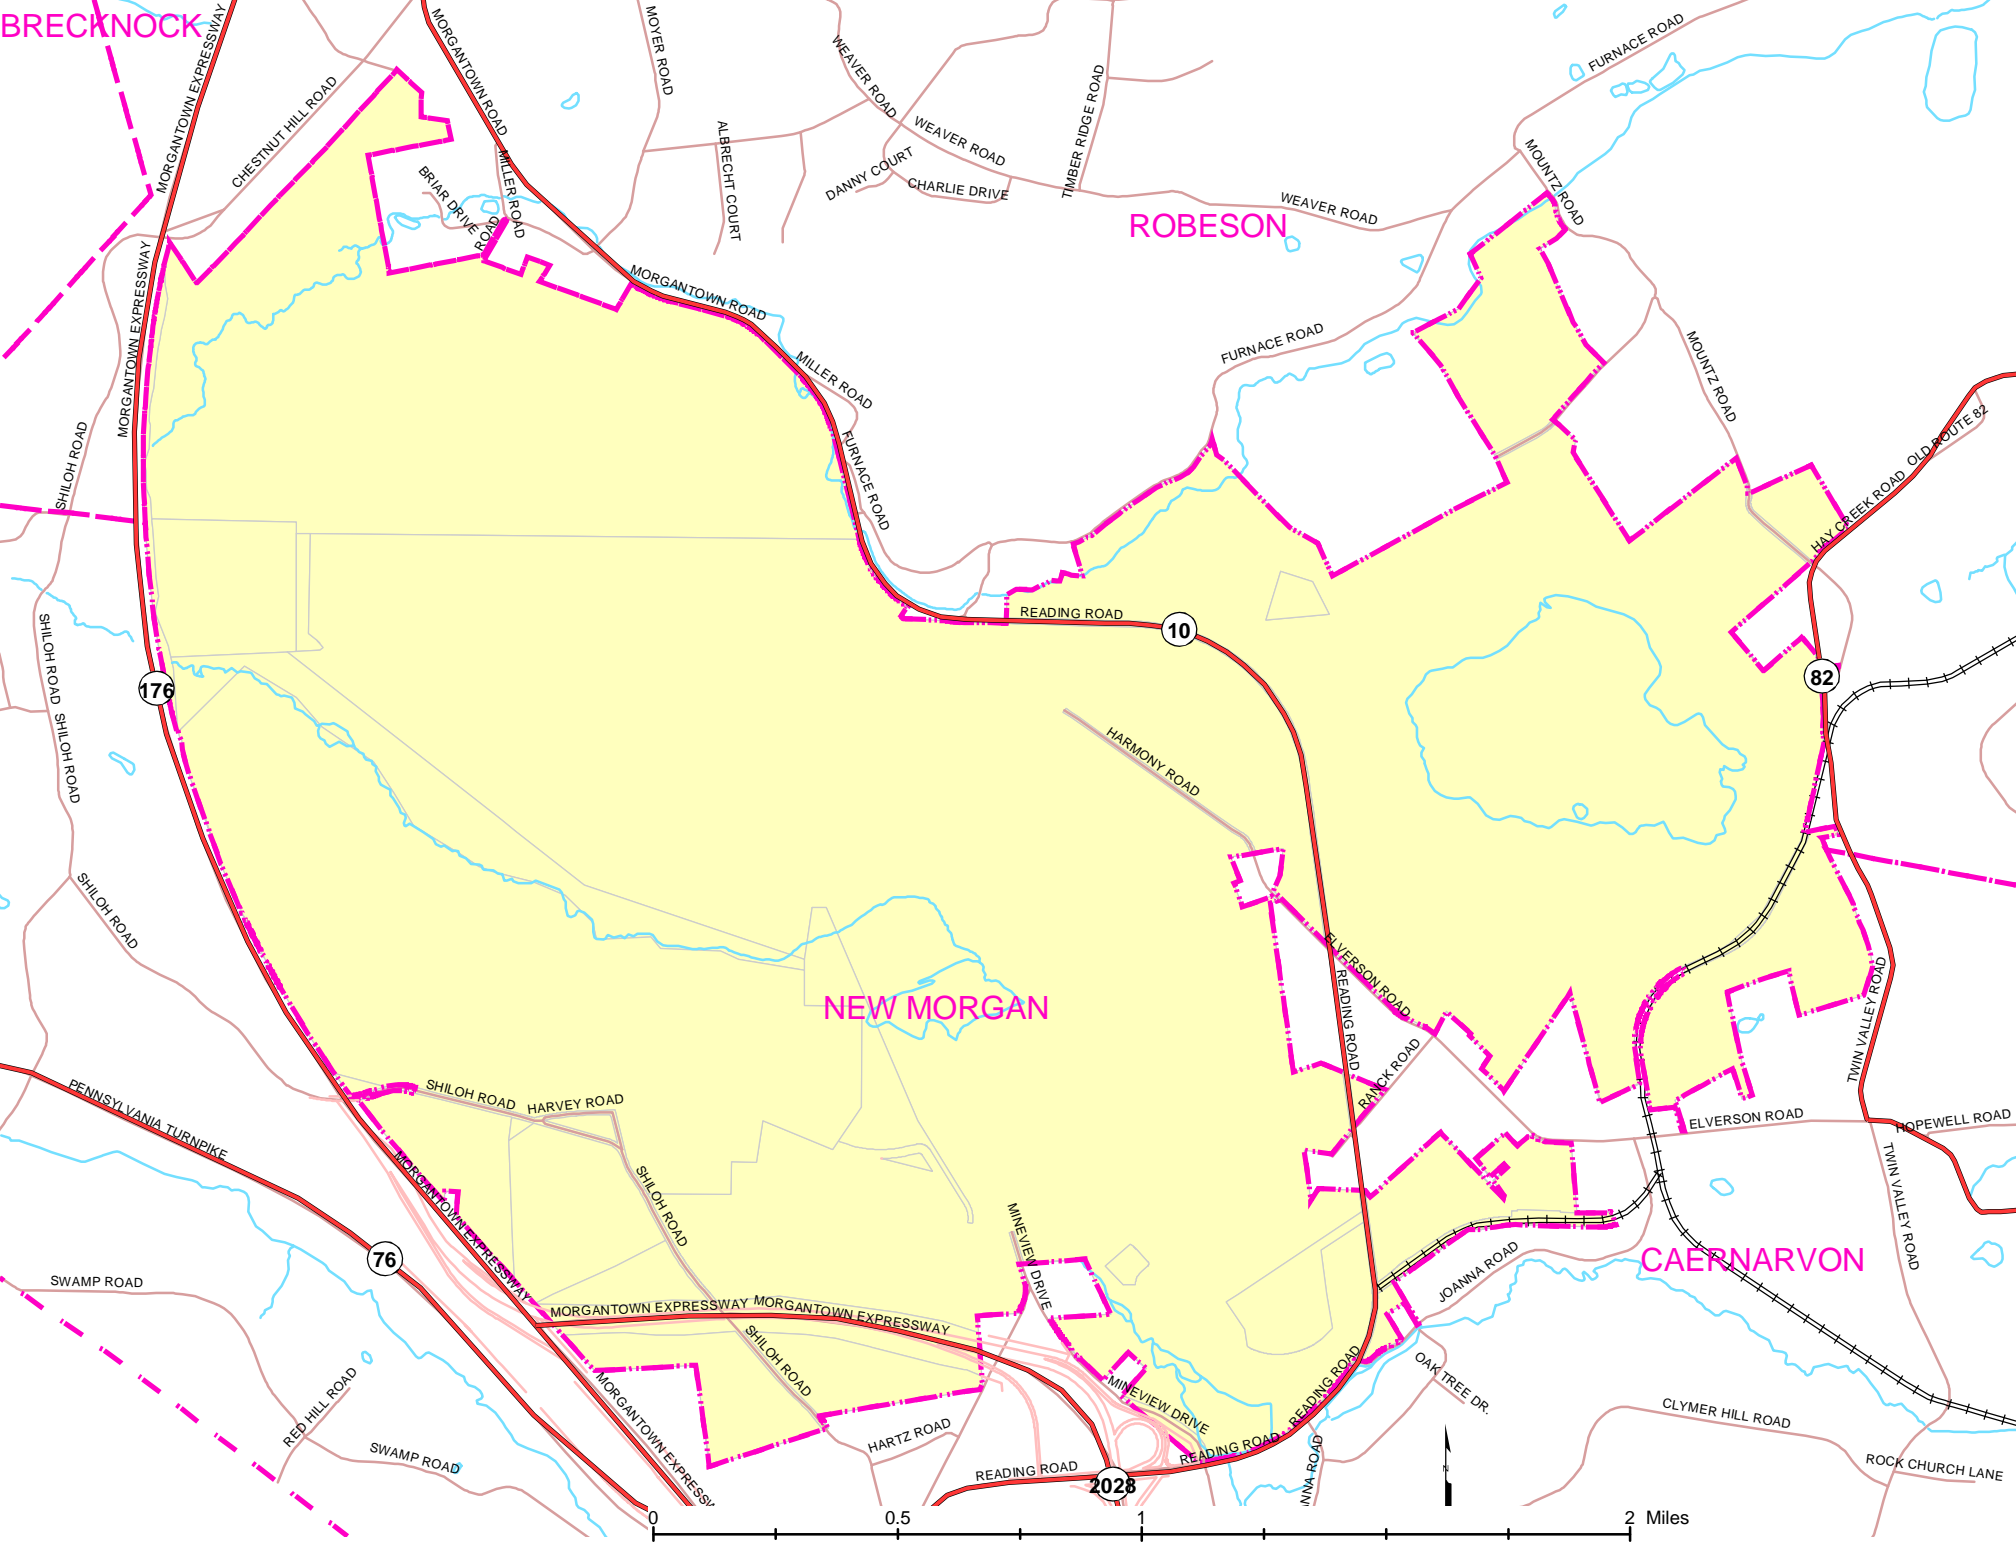

BRECKNOCK

ROBESON

NEW MORGAN

CAERNARVON

176

76

10

82

2028

2 Miles