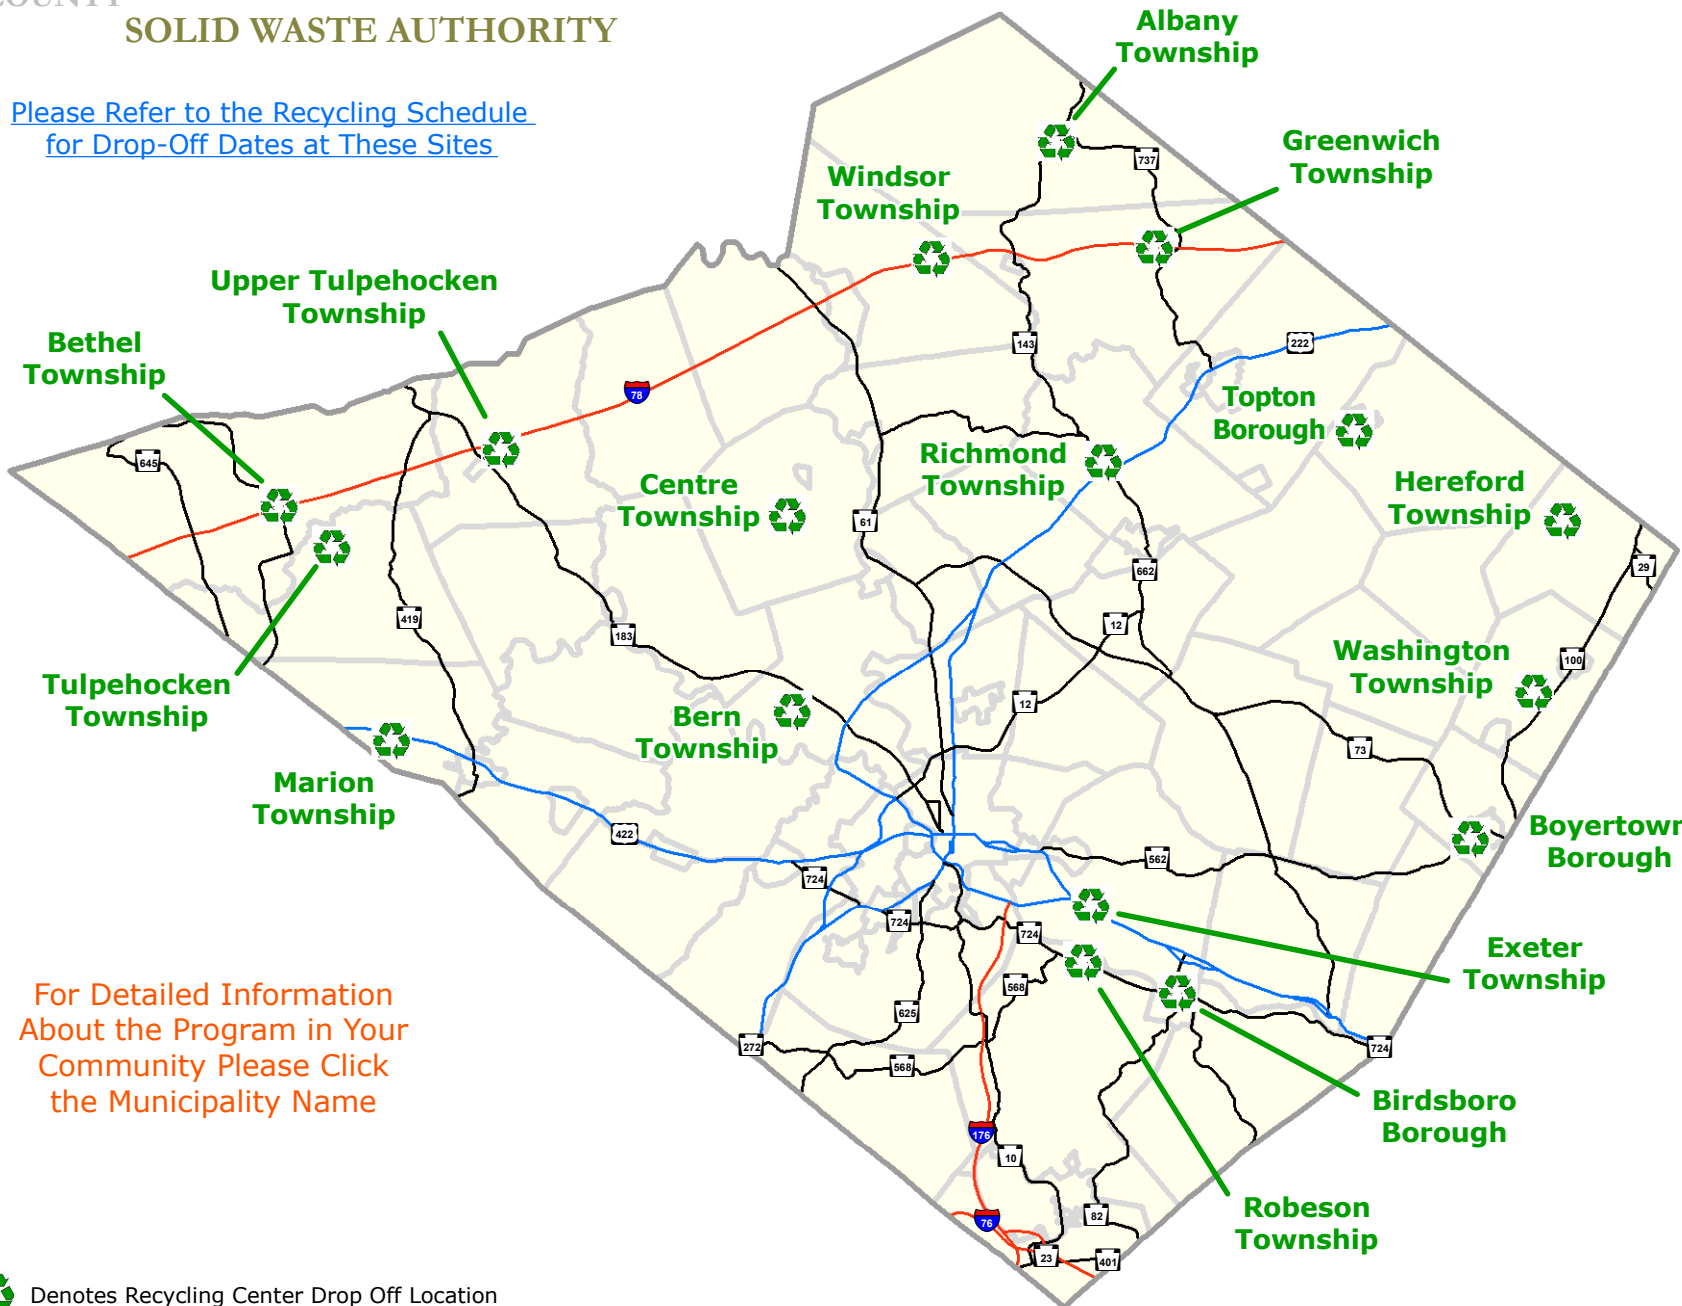

Please Refer to the Recycling Schedule for Drop-Off Dates at These Sites

For Detailed Information About the Program in Your Community Please Click the Municipality Name

Denotes Recycling Center Drop Off Location

### Recycling Center - Drop Off Locations Berks County, Pennsylvania

Source: County of Berks: Planning Commission, Mapping, 911, & GIS Offices (2007)  
 Information shown is based on geospatial data from the County of Berks, and may not be copied or reproduced without express written permission from the County of Berks. The County of Berks does not assume any liability for damages caused by the use of this information.