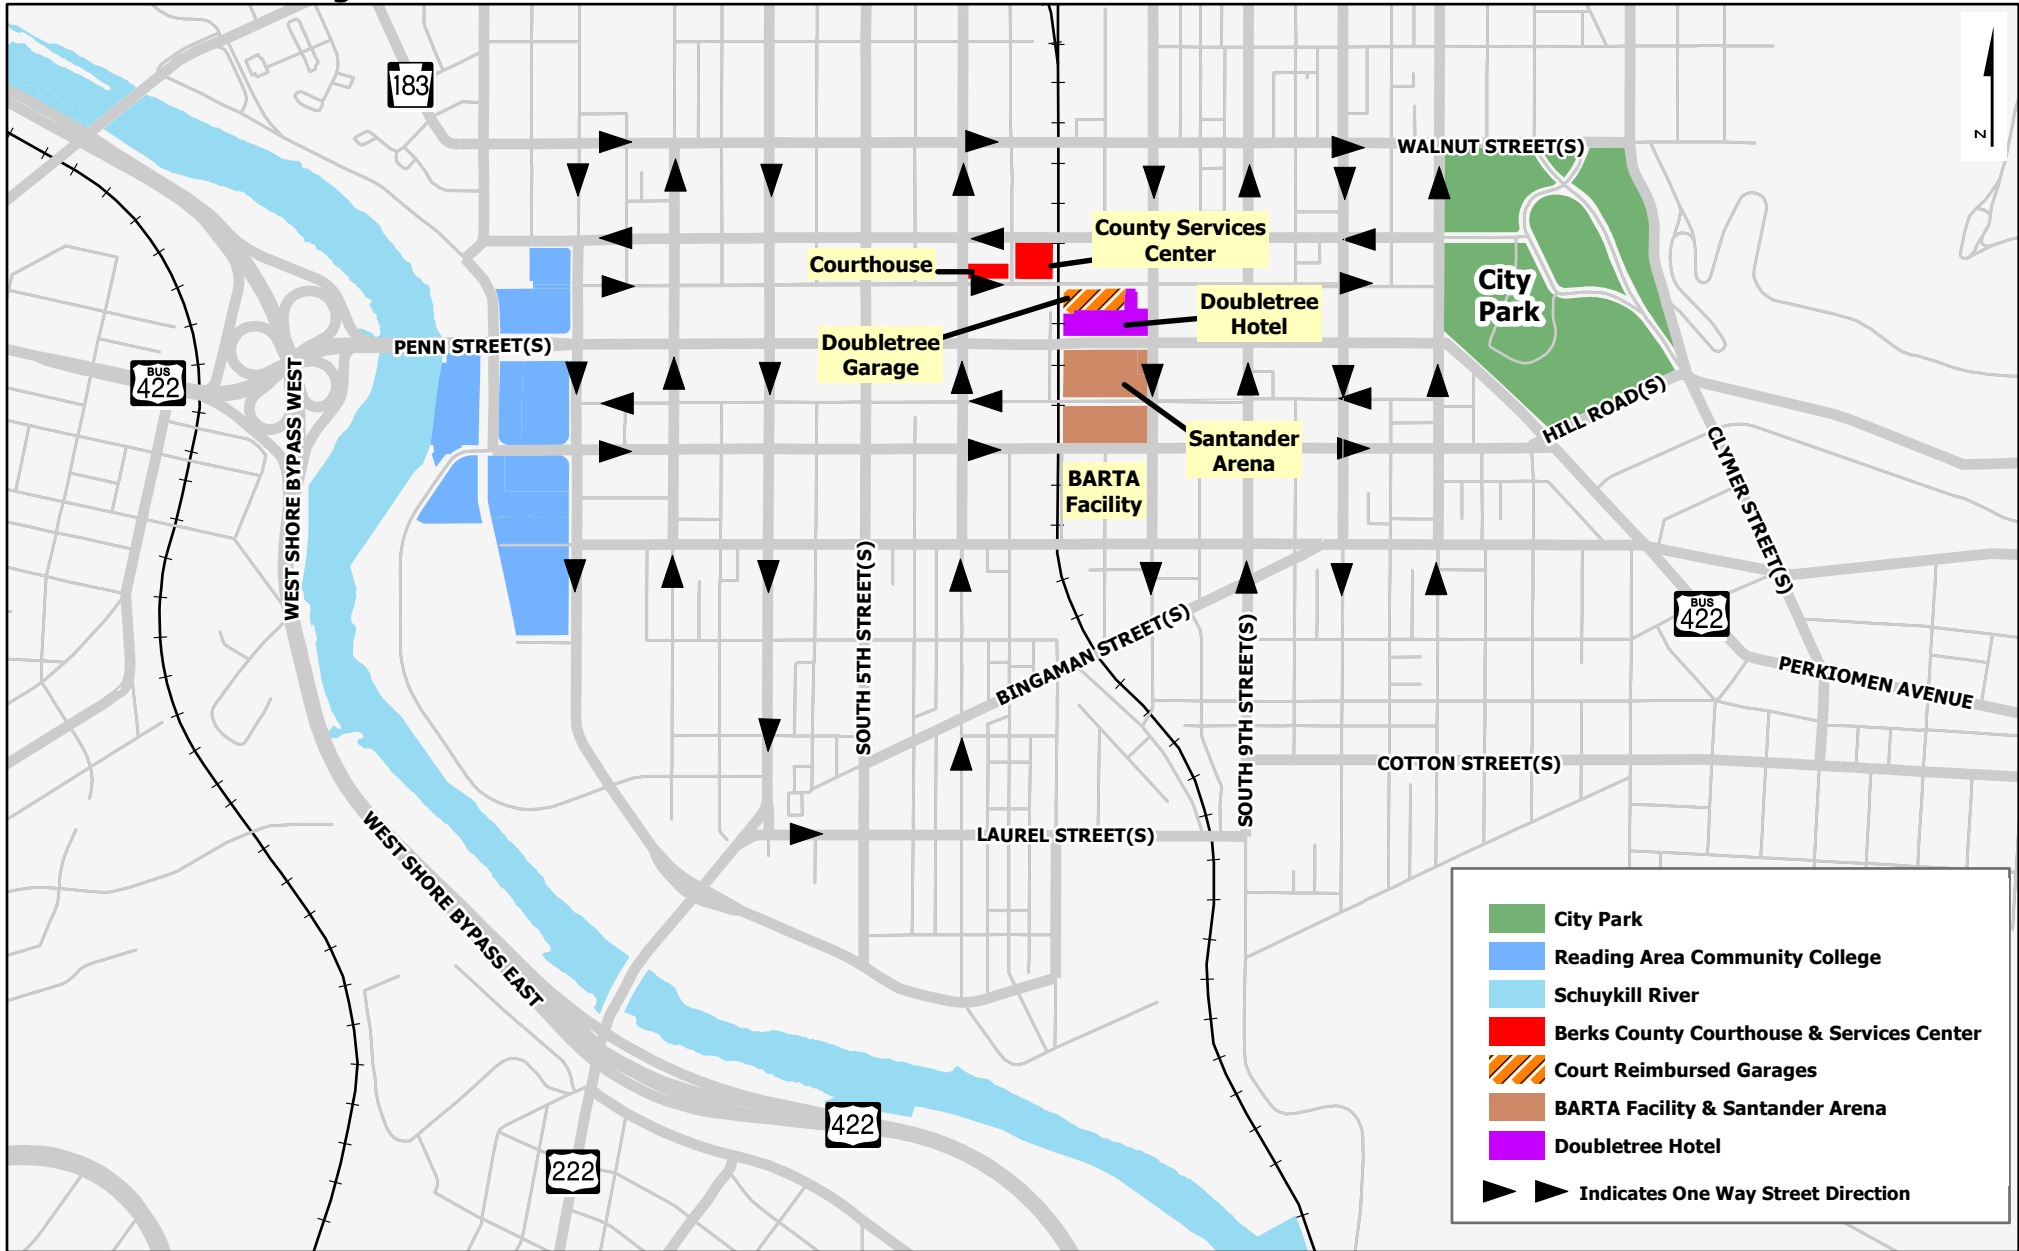

# Map of Berks County Courthouse, Services Center and Juror Parking Garages

Downtown Reading

**Berks County Court Administration**  
**Berks County Courthouse**  
 633 Court Street, 7th Floor  
 Reading, PA 19601

**Mon-Fri, 8 a.m. to 5 p.m.**  
**Phone: 610.478.6208**  
**Fax: 610.478.6366**

Prepared by Berks County GIS  
 Date: 3/30/2021