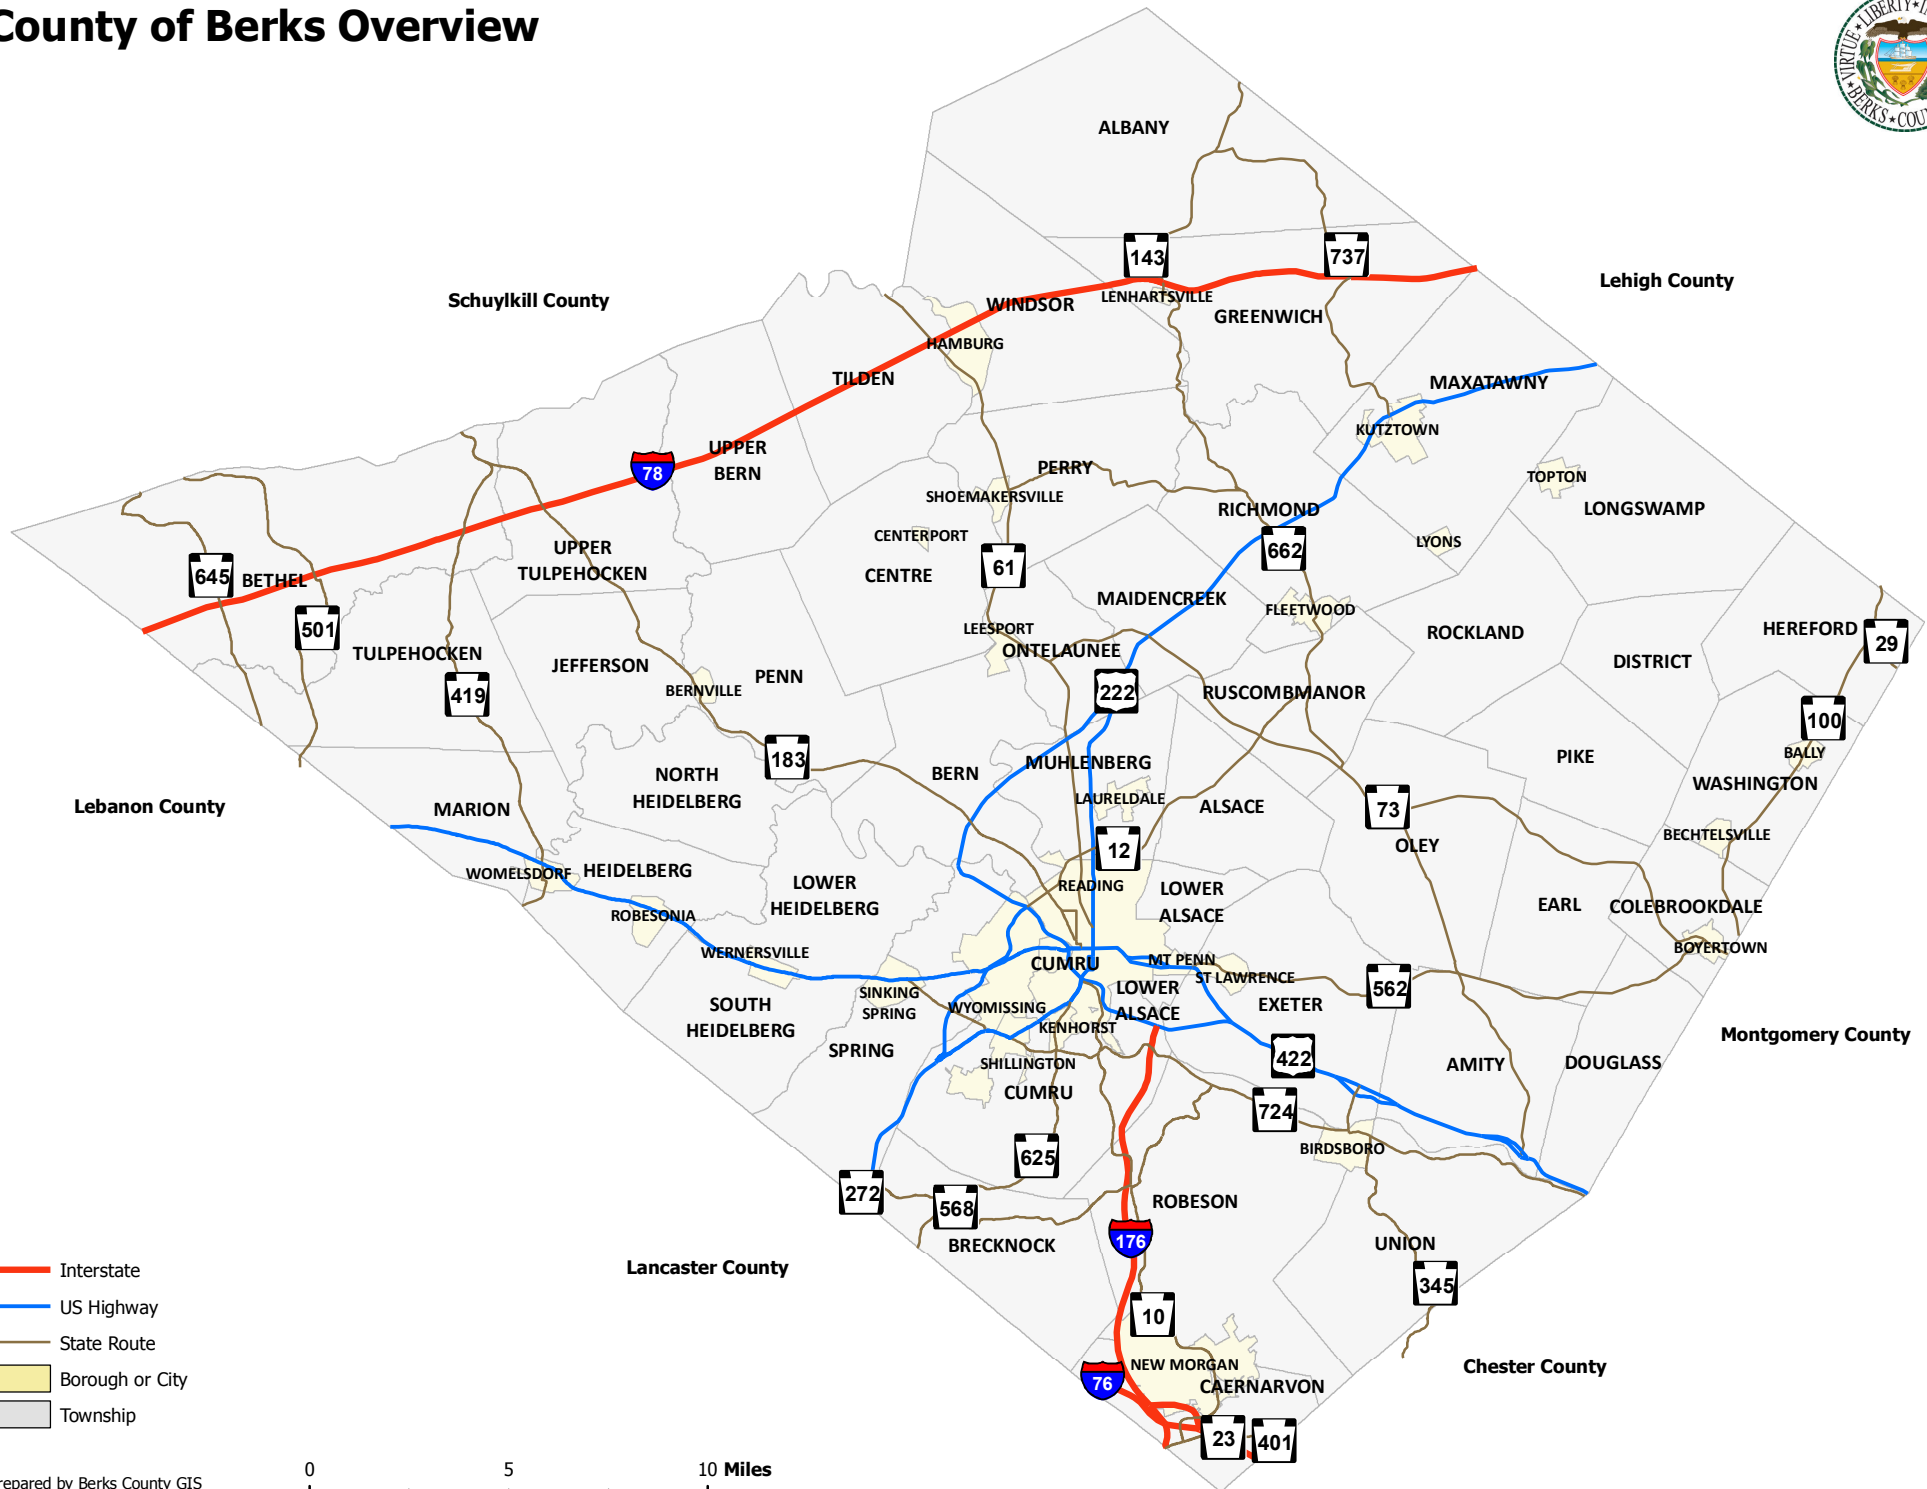

# County of Berks Overview

- Interstate
- US Highway
- State Route
- Borough or City
- Township

Prepared by Berks County GIS  
Date: 8/19/2016

1 in = 5 miles N