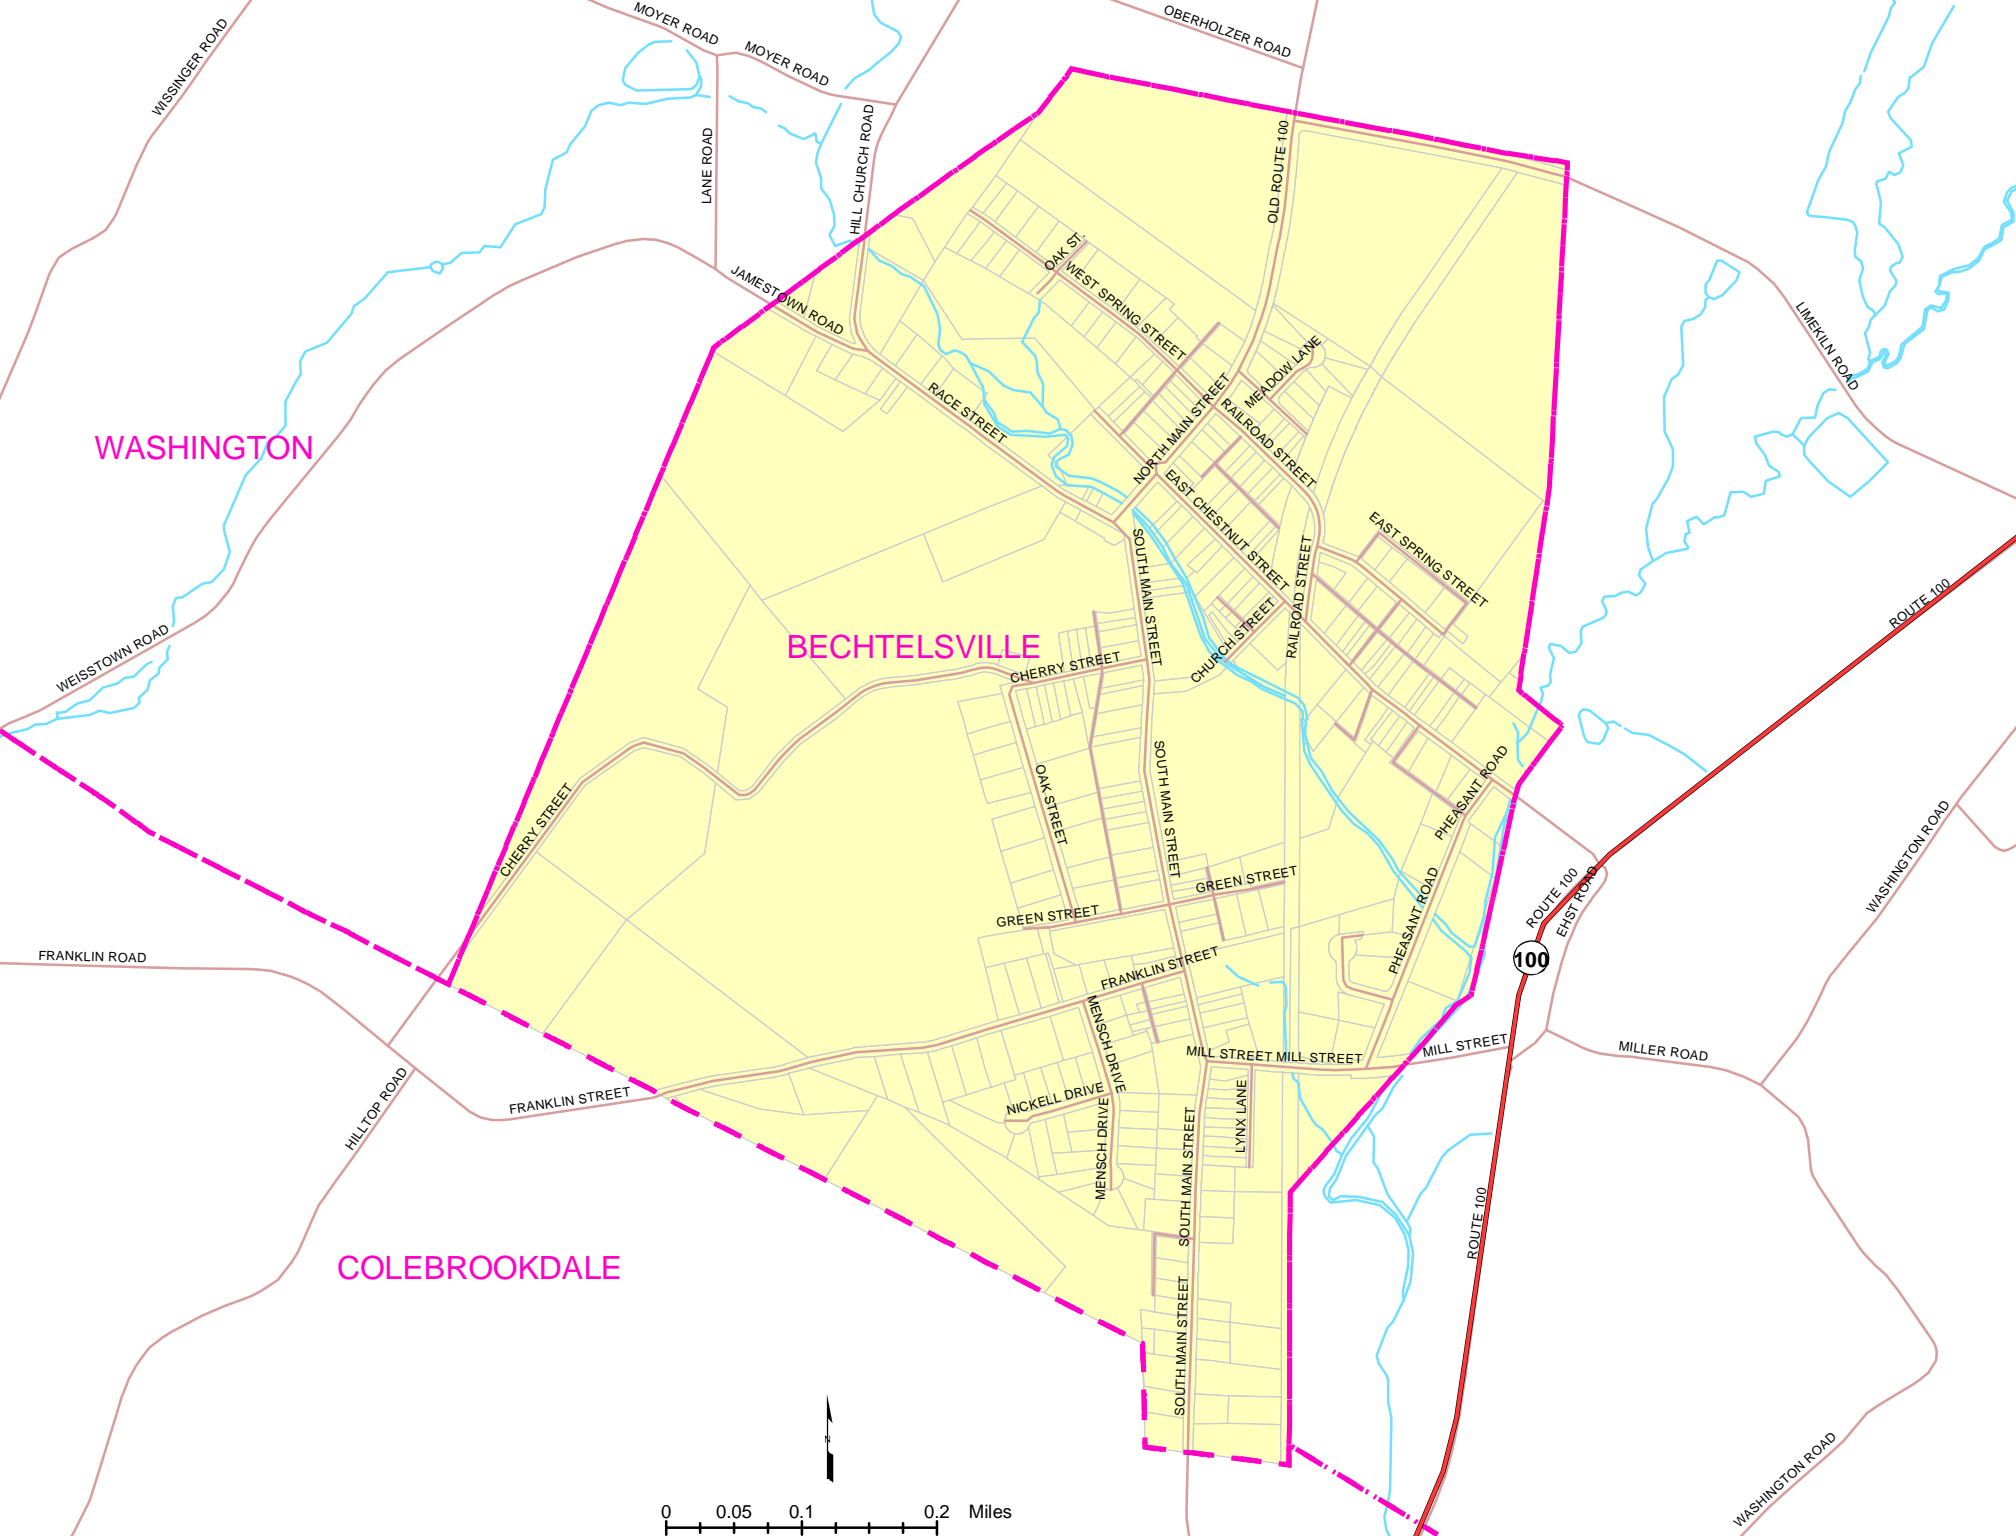

WASHINGTON

BECHTELSVILLE

COLEBROOKDALE

0 0.05 0.1 0.2 Miles