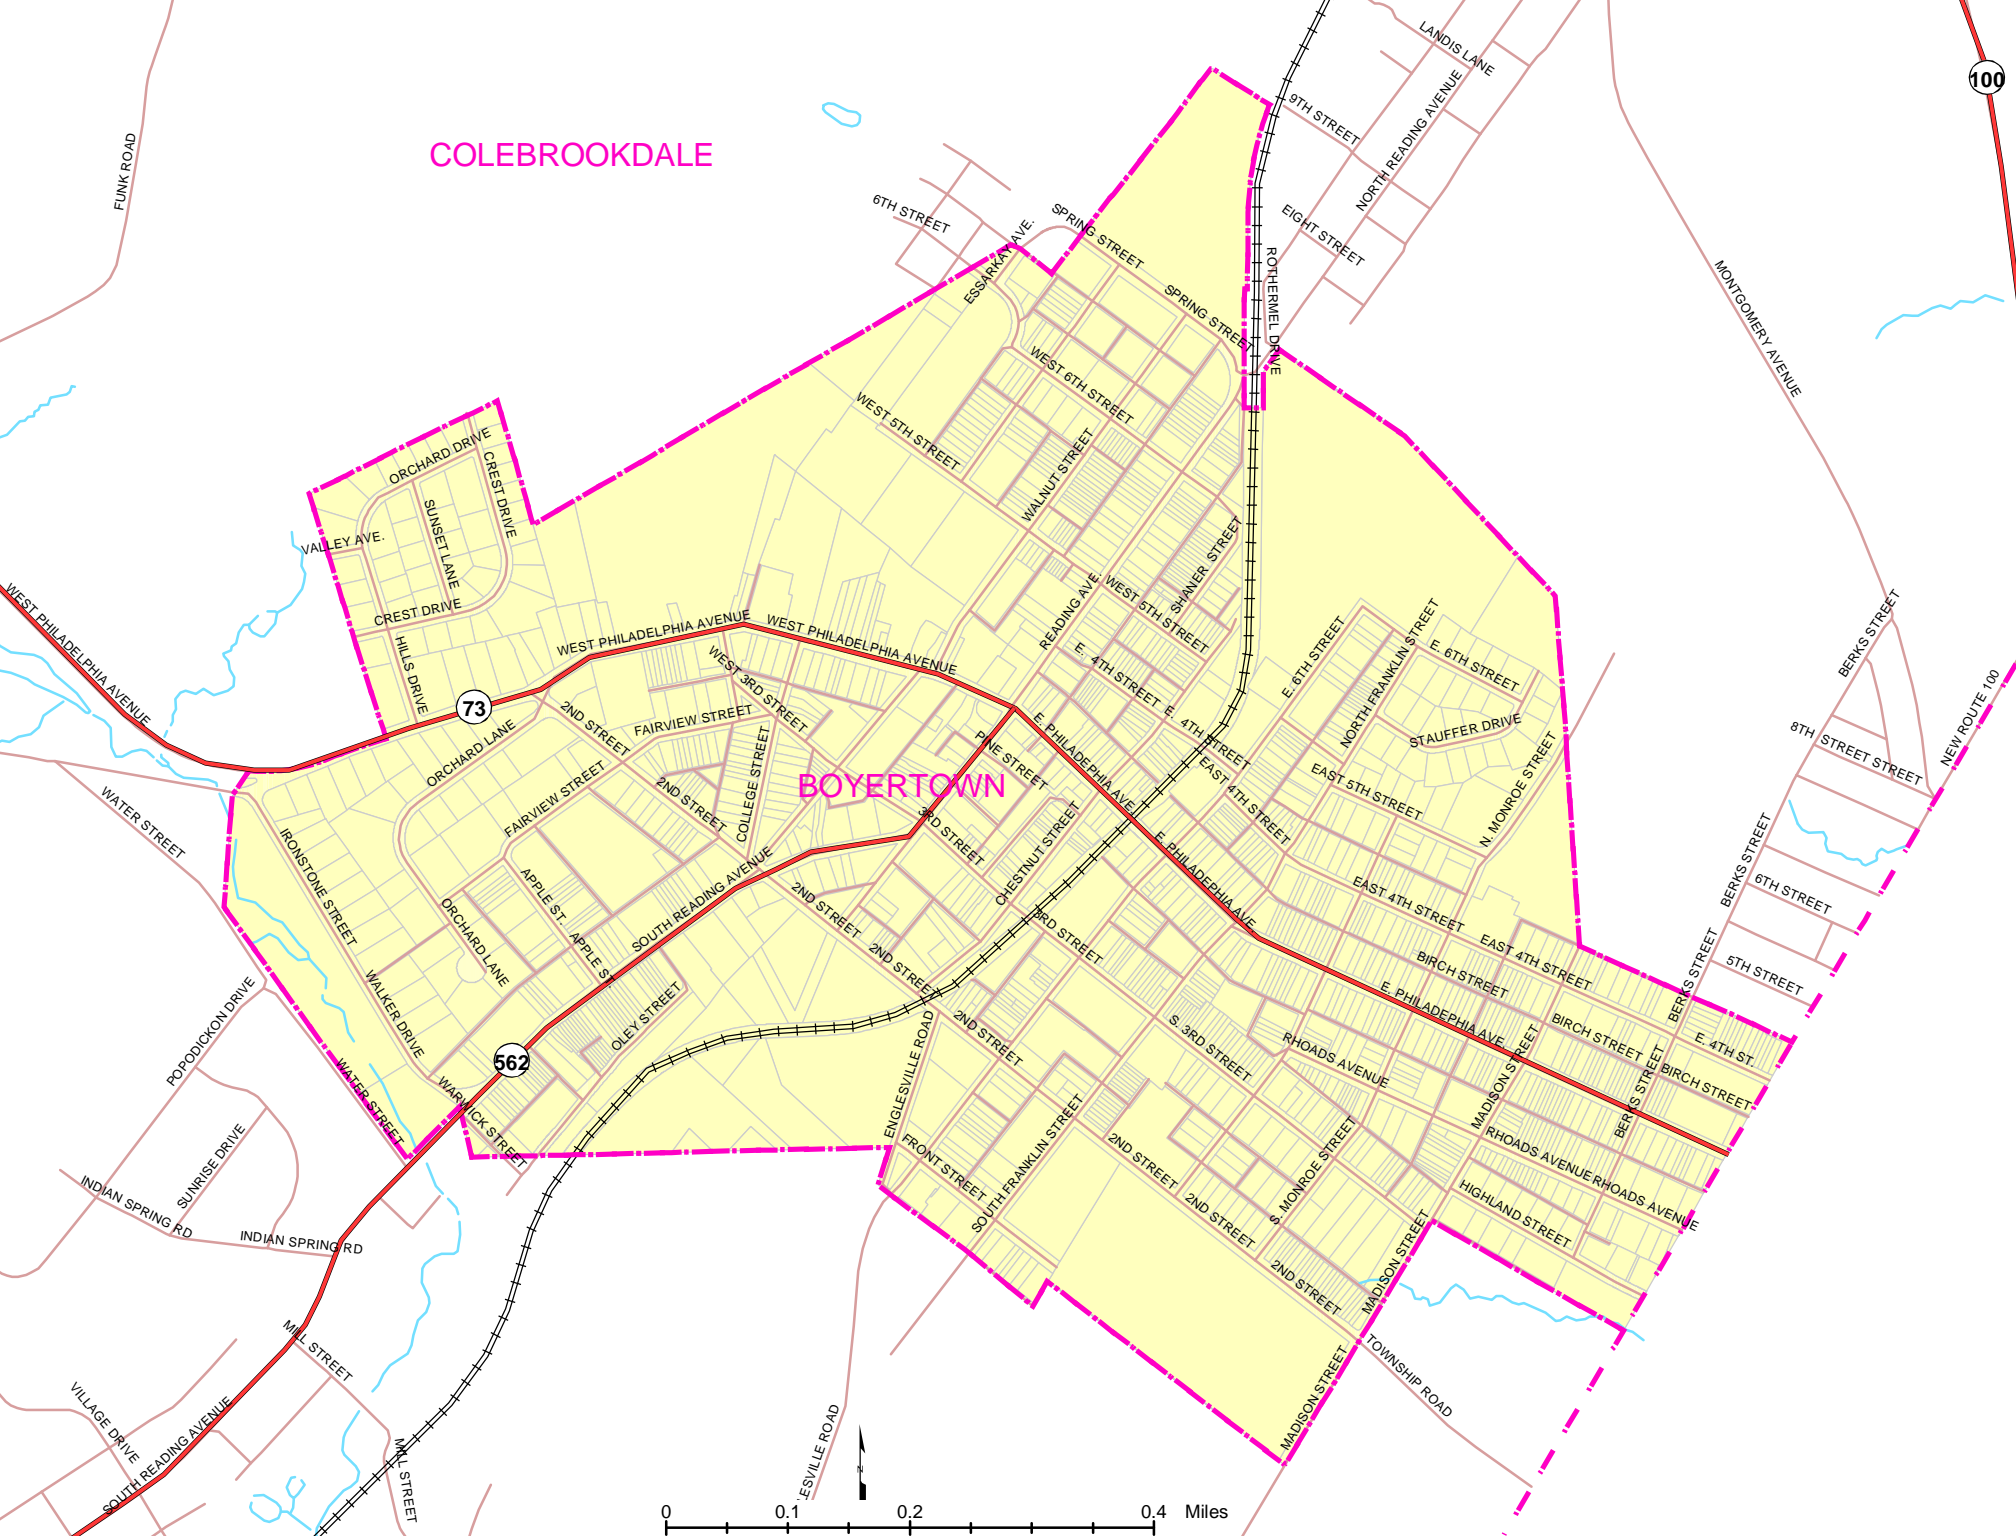

COLEBROOKDALE

BOYERTOWN

0 0.1 0.2 0.4 Miles