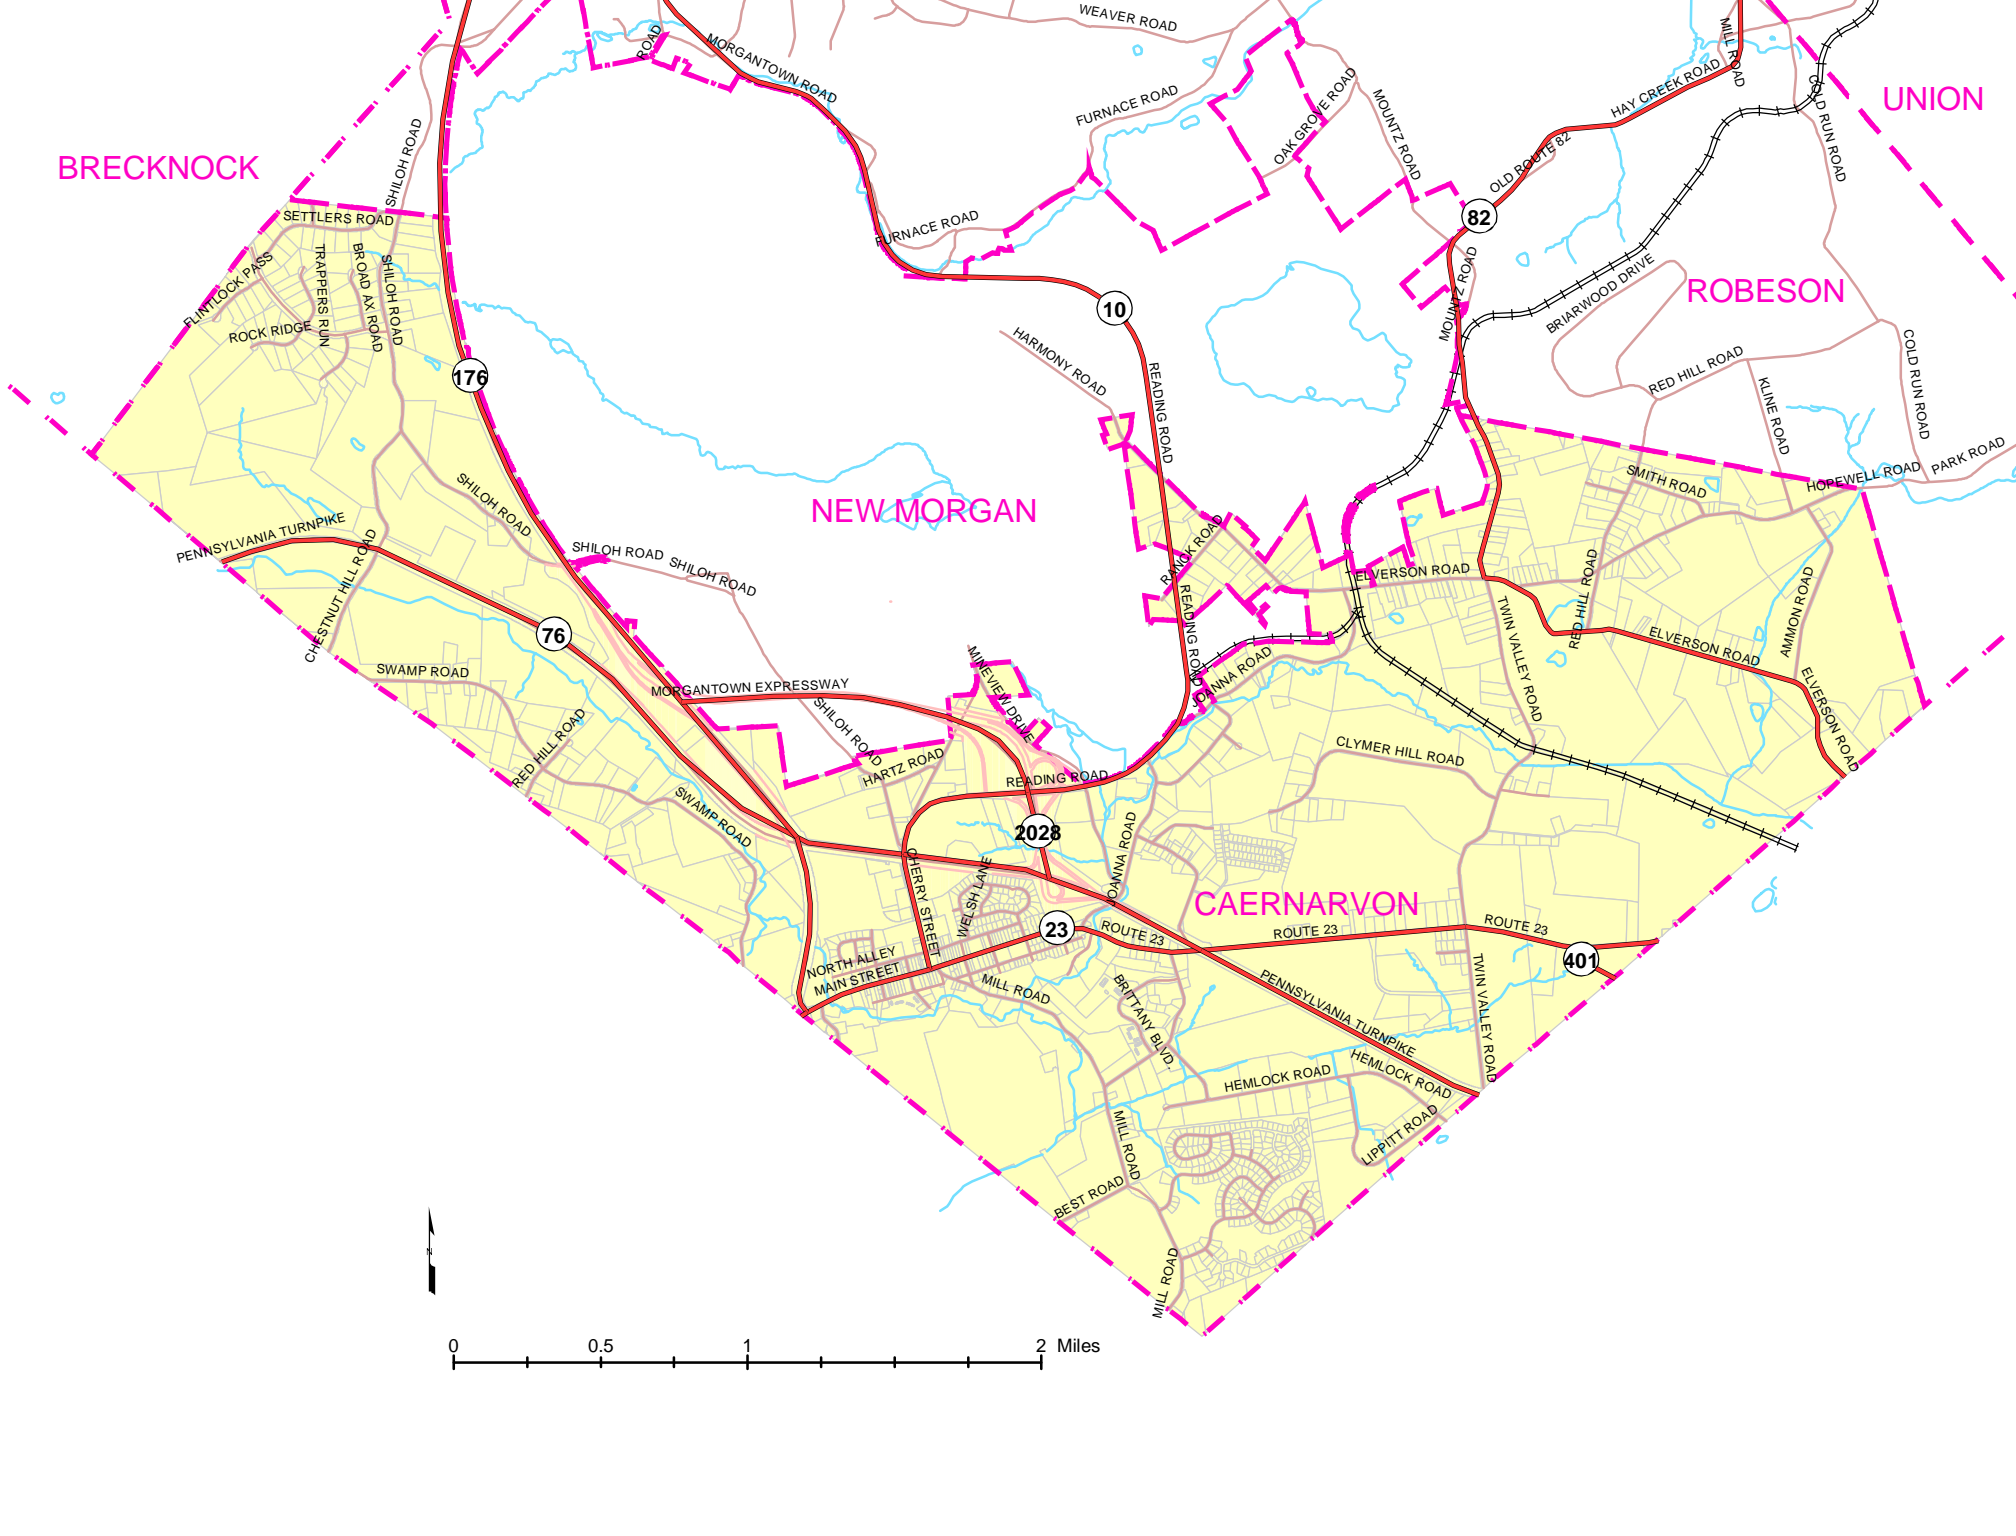

BRECKNOCK

UNION

ROBESON

NEW MORGAN

CAERNARVON

0 0.5 1 2 Miles

SETTLERS ROAD
FLIMLOCK PASS
TRAPPERS RUN
ROCK RIDGE
BROAD AX ROAD
SHILOH ROAD

PENNSYLVANIA TURNPIKE
CHESTNUT HILL ROAD

SWAMP ROAD

MORGANTOWN EXPRESSWAY

NORTH ALLEY
MAIN STREET

MILL ROAD
BEST ROAD

HEMLOCK ROAD
LIPPITT ROAD

176

76

10