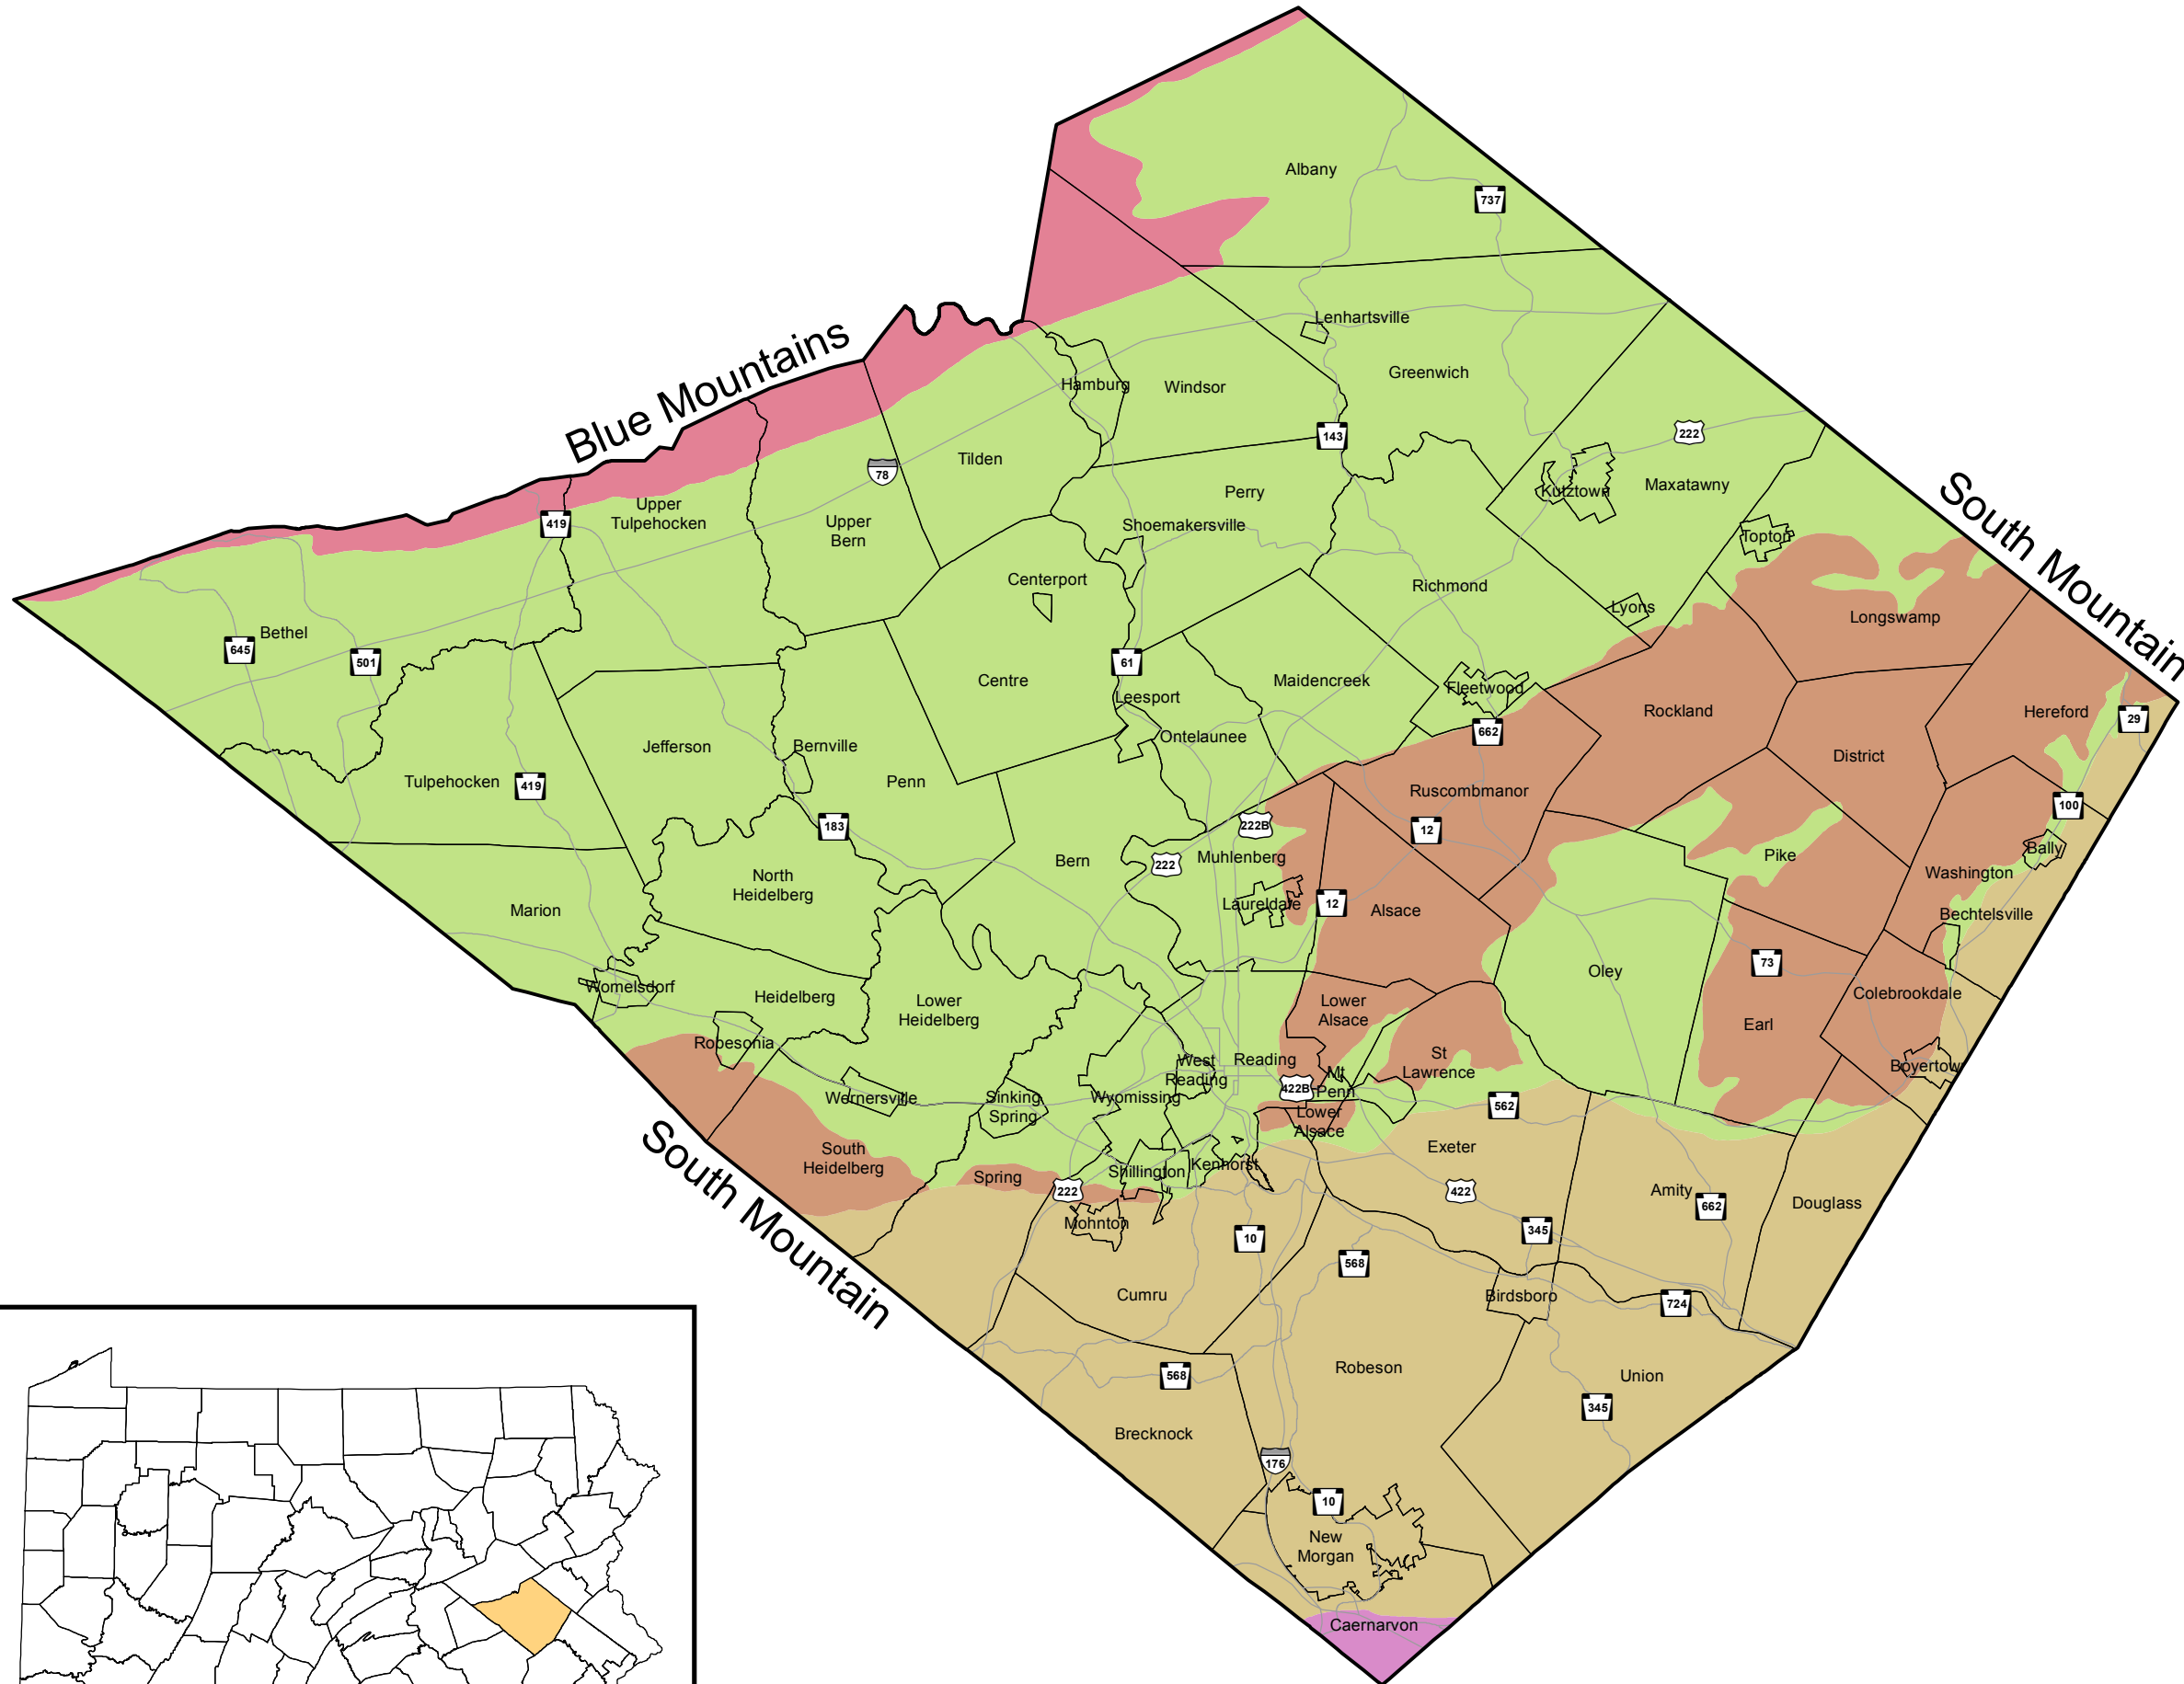

# Physiographic Provinces Berks County, Pennsylvania **DRAFT**

### Legend

- Berks County Boundary
- Municipal Boundaries
- Major Roads

### Ridge and Valley Province

- Appalachian Mountain Section
- Great Valley Section

### New England Province

- Reading Prong Section