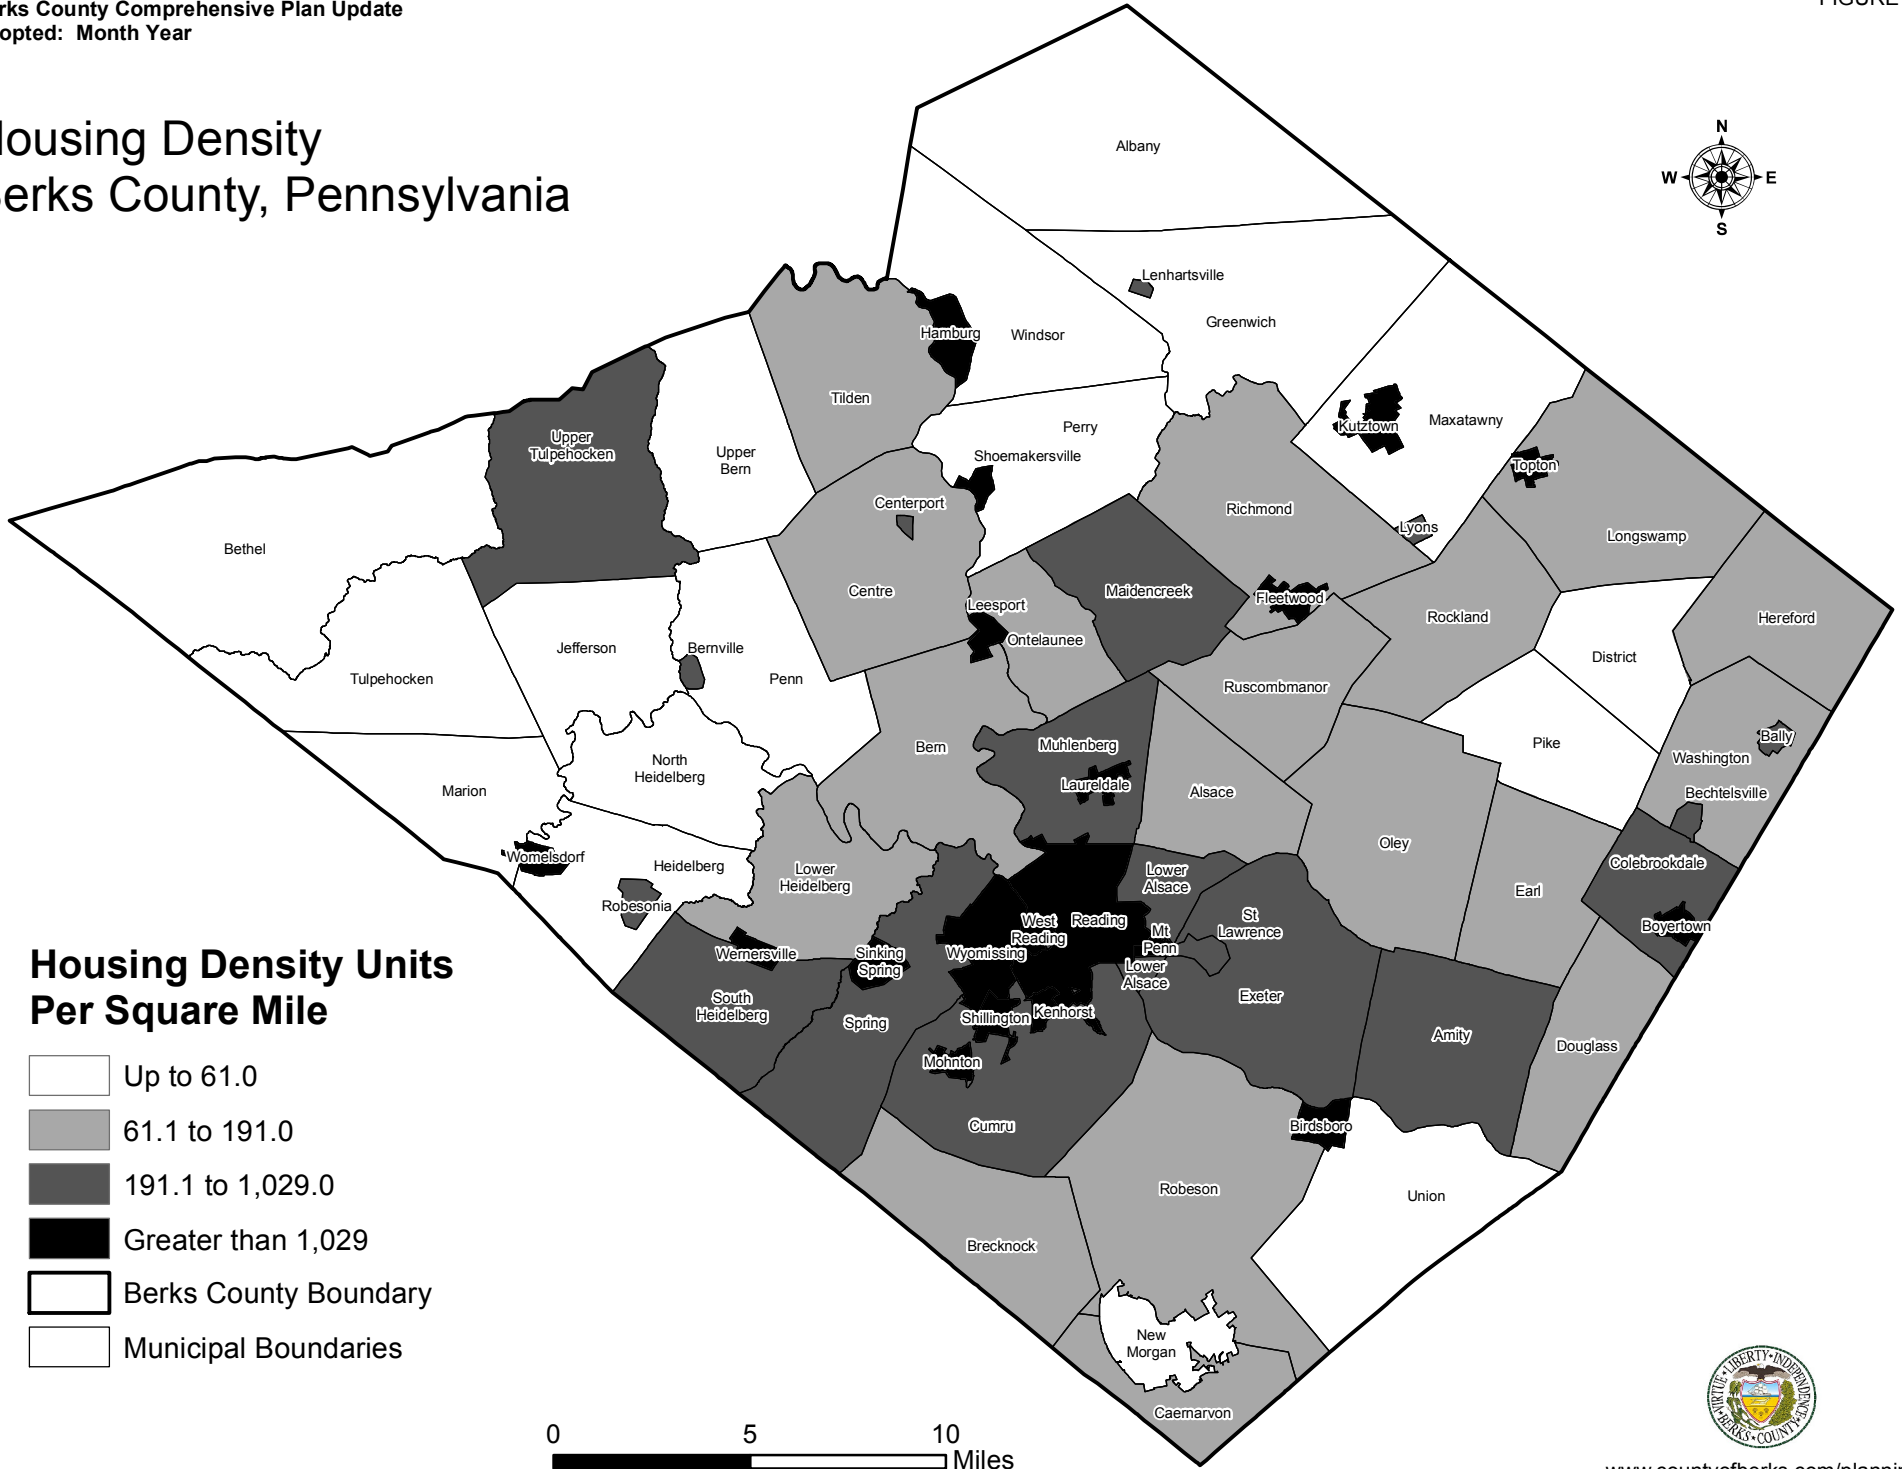

Housing Density Berks County, Pennsylvania

Housing Density Units Per Square Mile

-  Up to 61.0
-  61.1 to 191.0
-  191.1 to 1,029.0
-  Greater than 1,029
-  Berks County Boundary
-  Municipal Boundaries