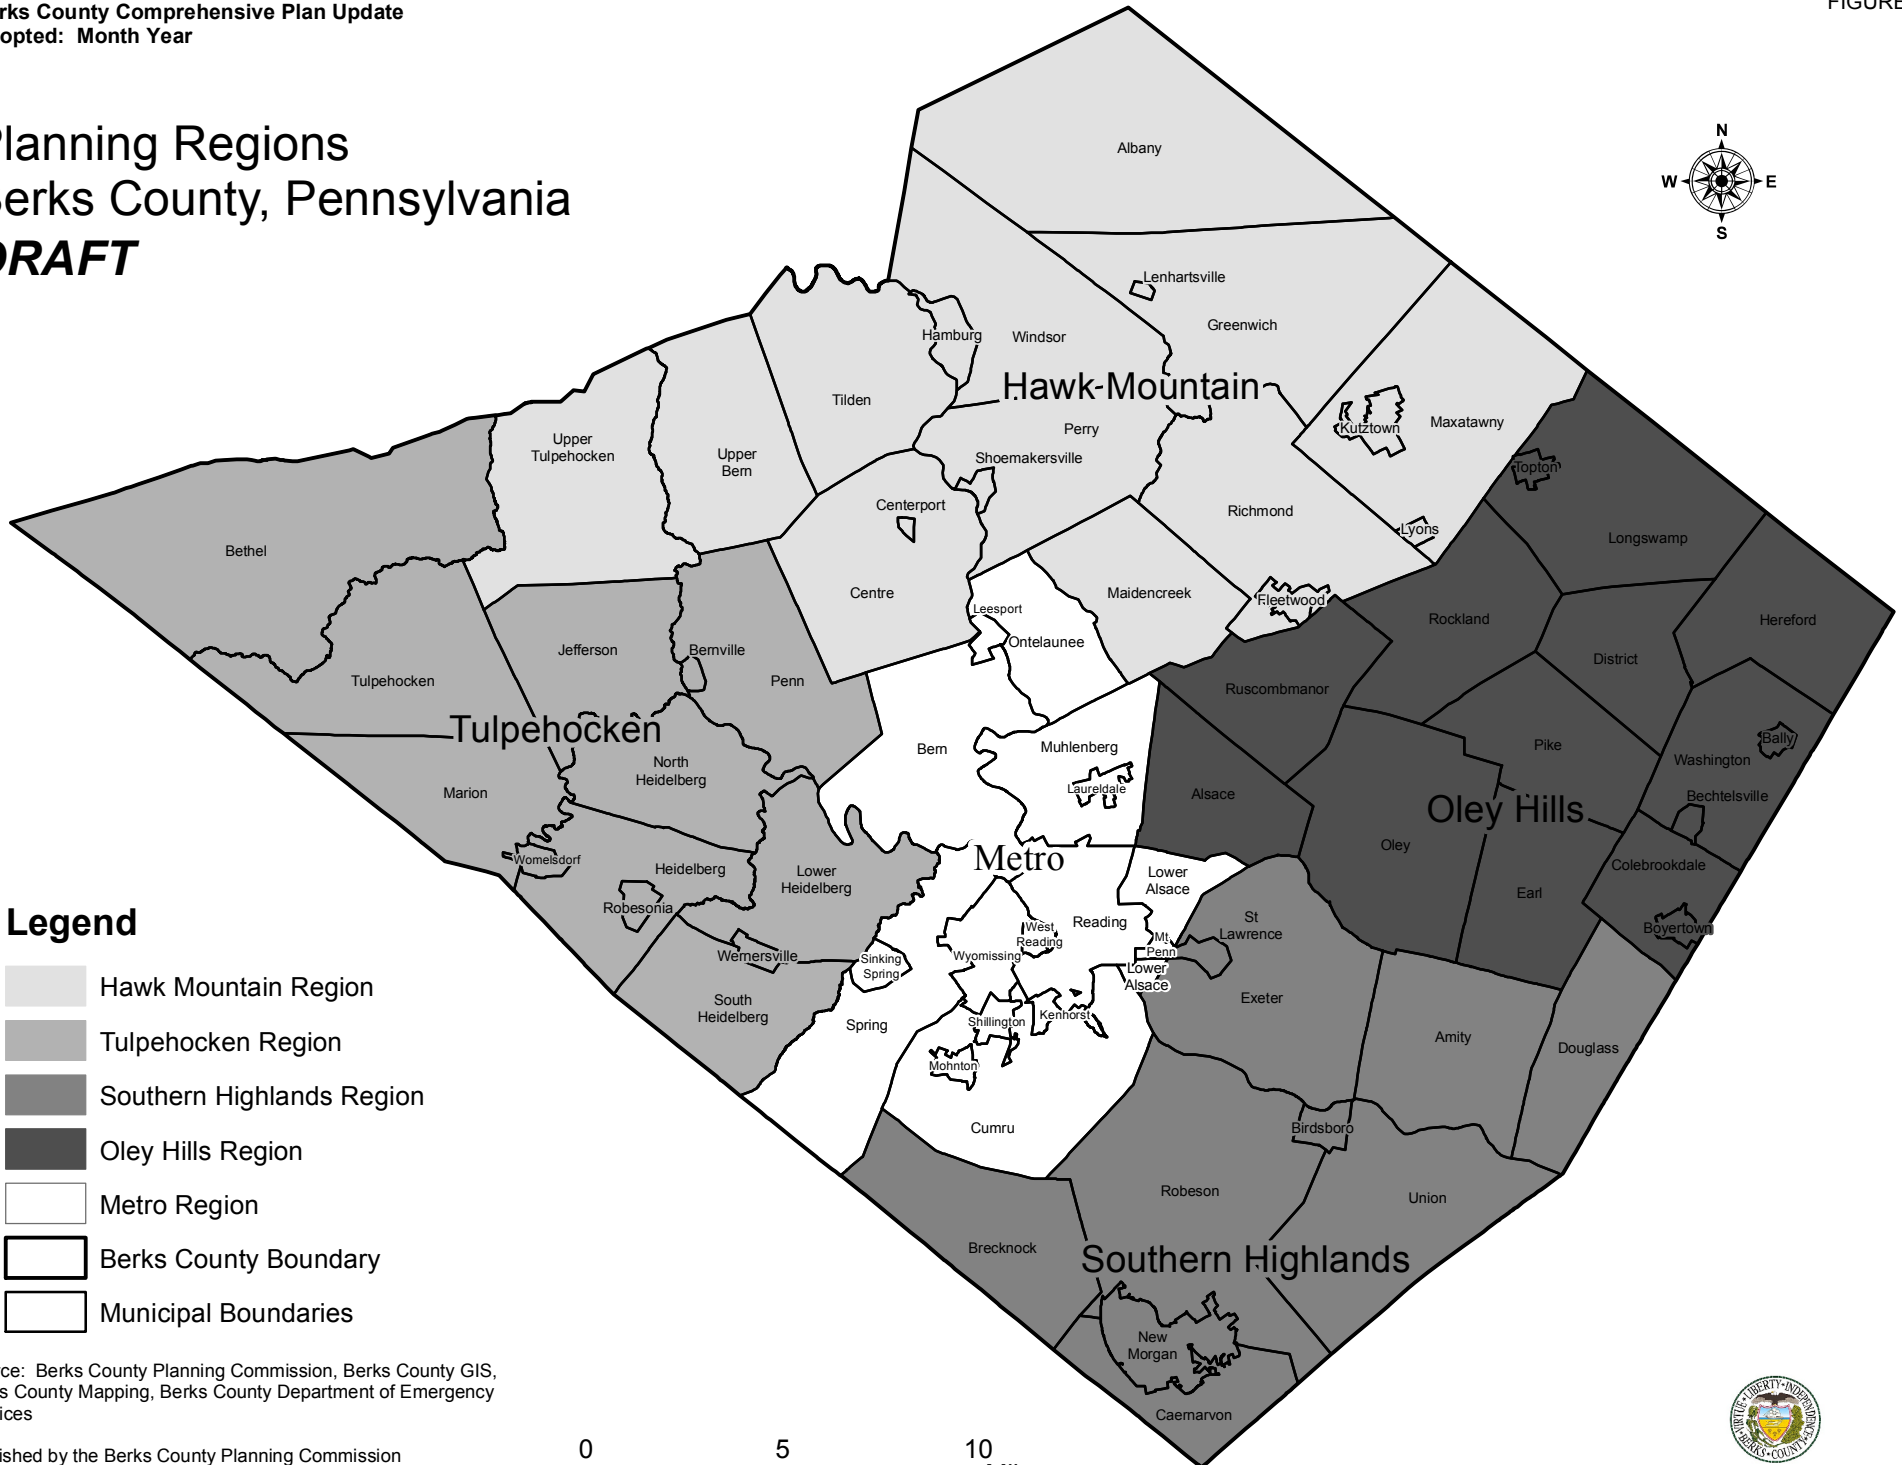

# Planning Regions Berks County, Pennsylvania **DRAFT**

## Legend

-  Hawk Mountain Region
-  Tulpehocken Region
-  Southern Highlands Region
-  Oley Hills Region
-  Metro Region
-  Berks County Boundary
-  Municipal Boundaries

Source: Berks County Planning Commission, Berks County GIS, Berks County Mapping, Berks County Department of Emergency Services

Published by the Berks County Planning Commission