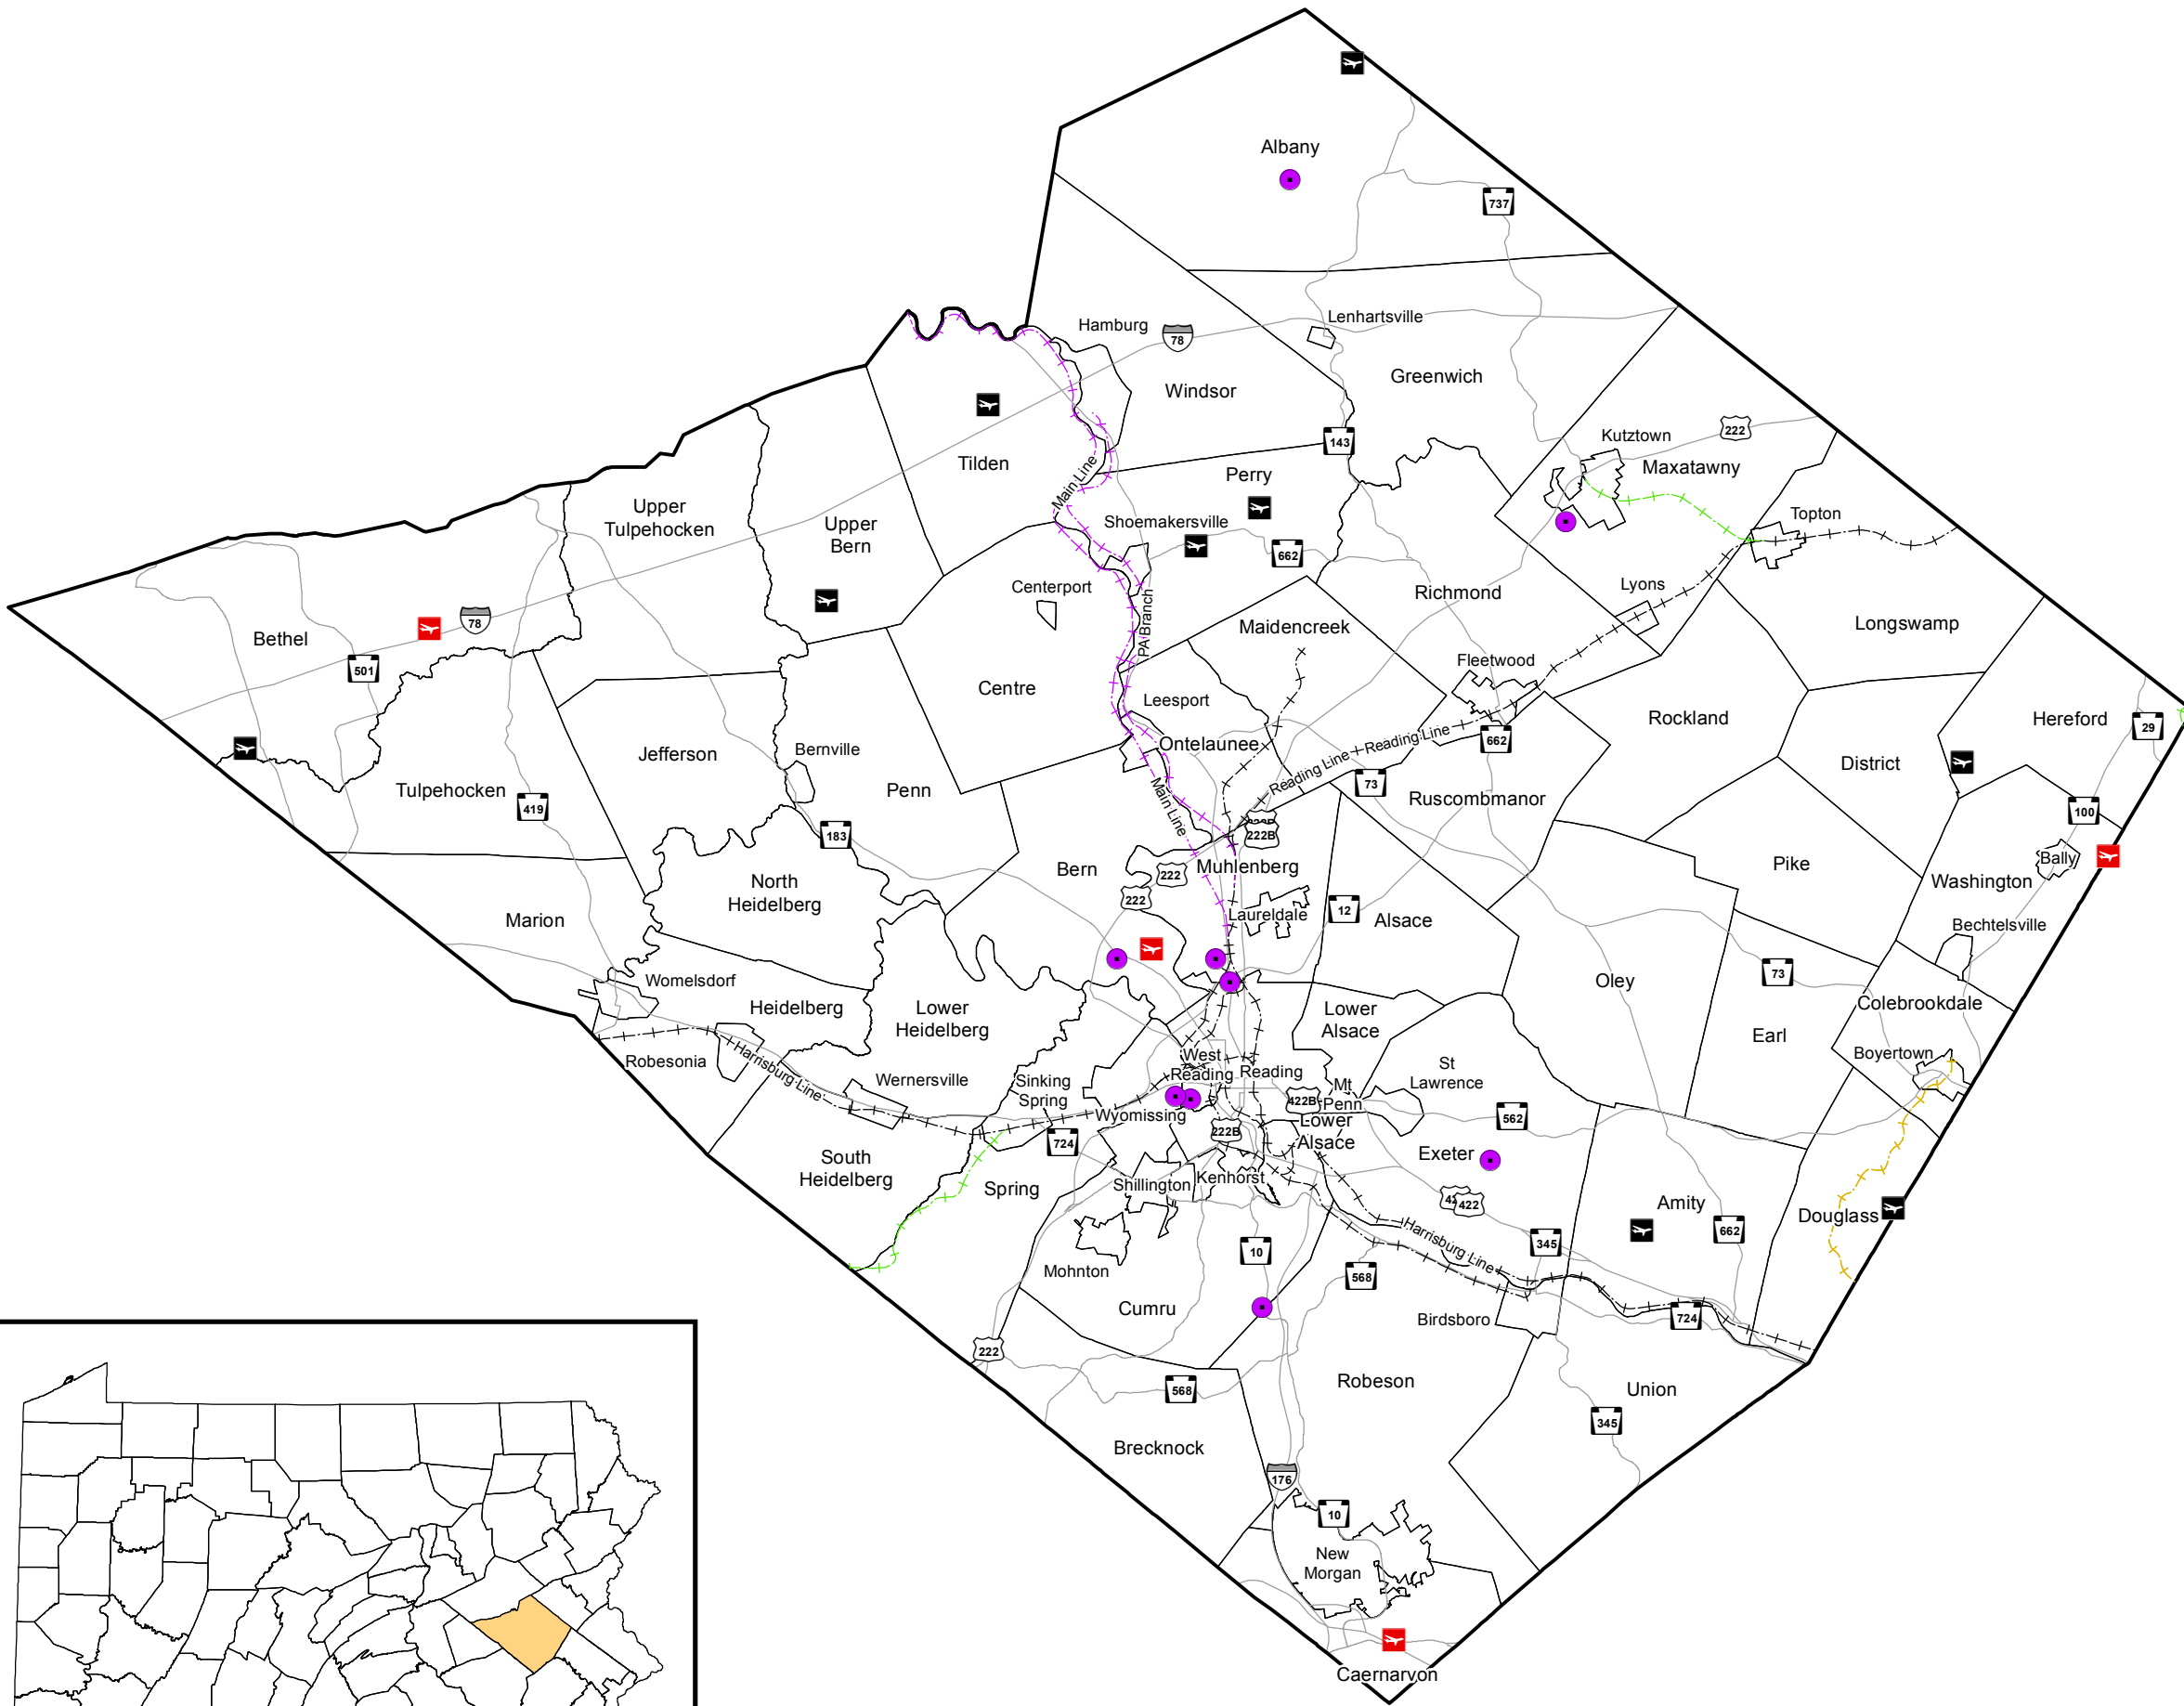

Railroads and FAA Licensed Aviation Facilities Berks County, Pennsylvania **DRAFT**

Legend

- Public Airports
- Private Airports
- Private Heliports
- Short Line Railroad (Eastern Berks Gateway Railroad)
- Class I Railroad (Norfolk Southern)
- Regional Railroad (Reading Blue Mountain and Northern)
- Short Line Railroad (East Penn Railroad)
- Berks County Boundary
- Municipal Boundaries
- Major Roads

Source: Berks County Planning Commission, Berks County GIS, Berks County Mapping, Berks County Department of Emergency Services
Published by the Berks County Planning Commission