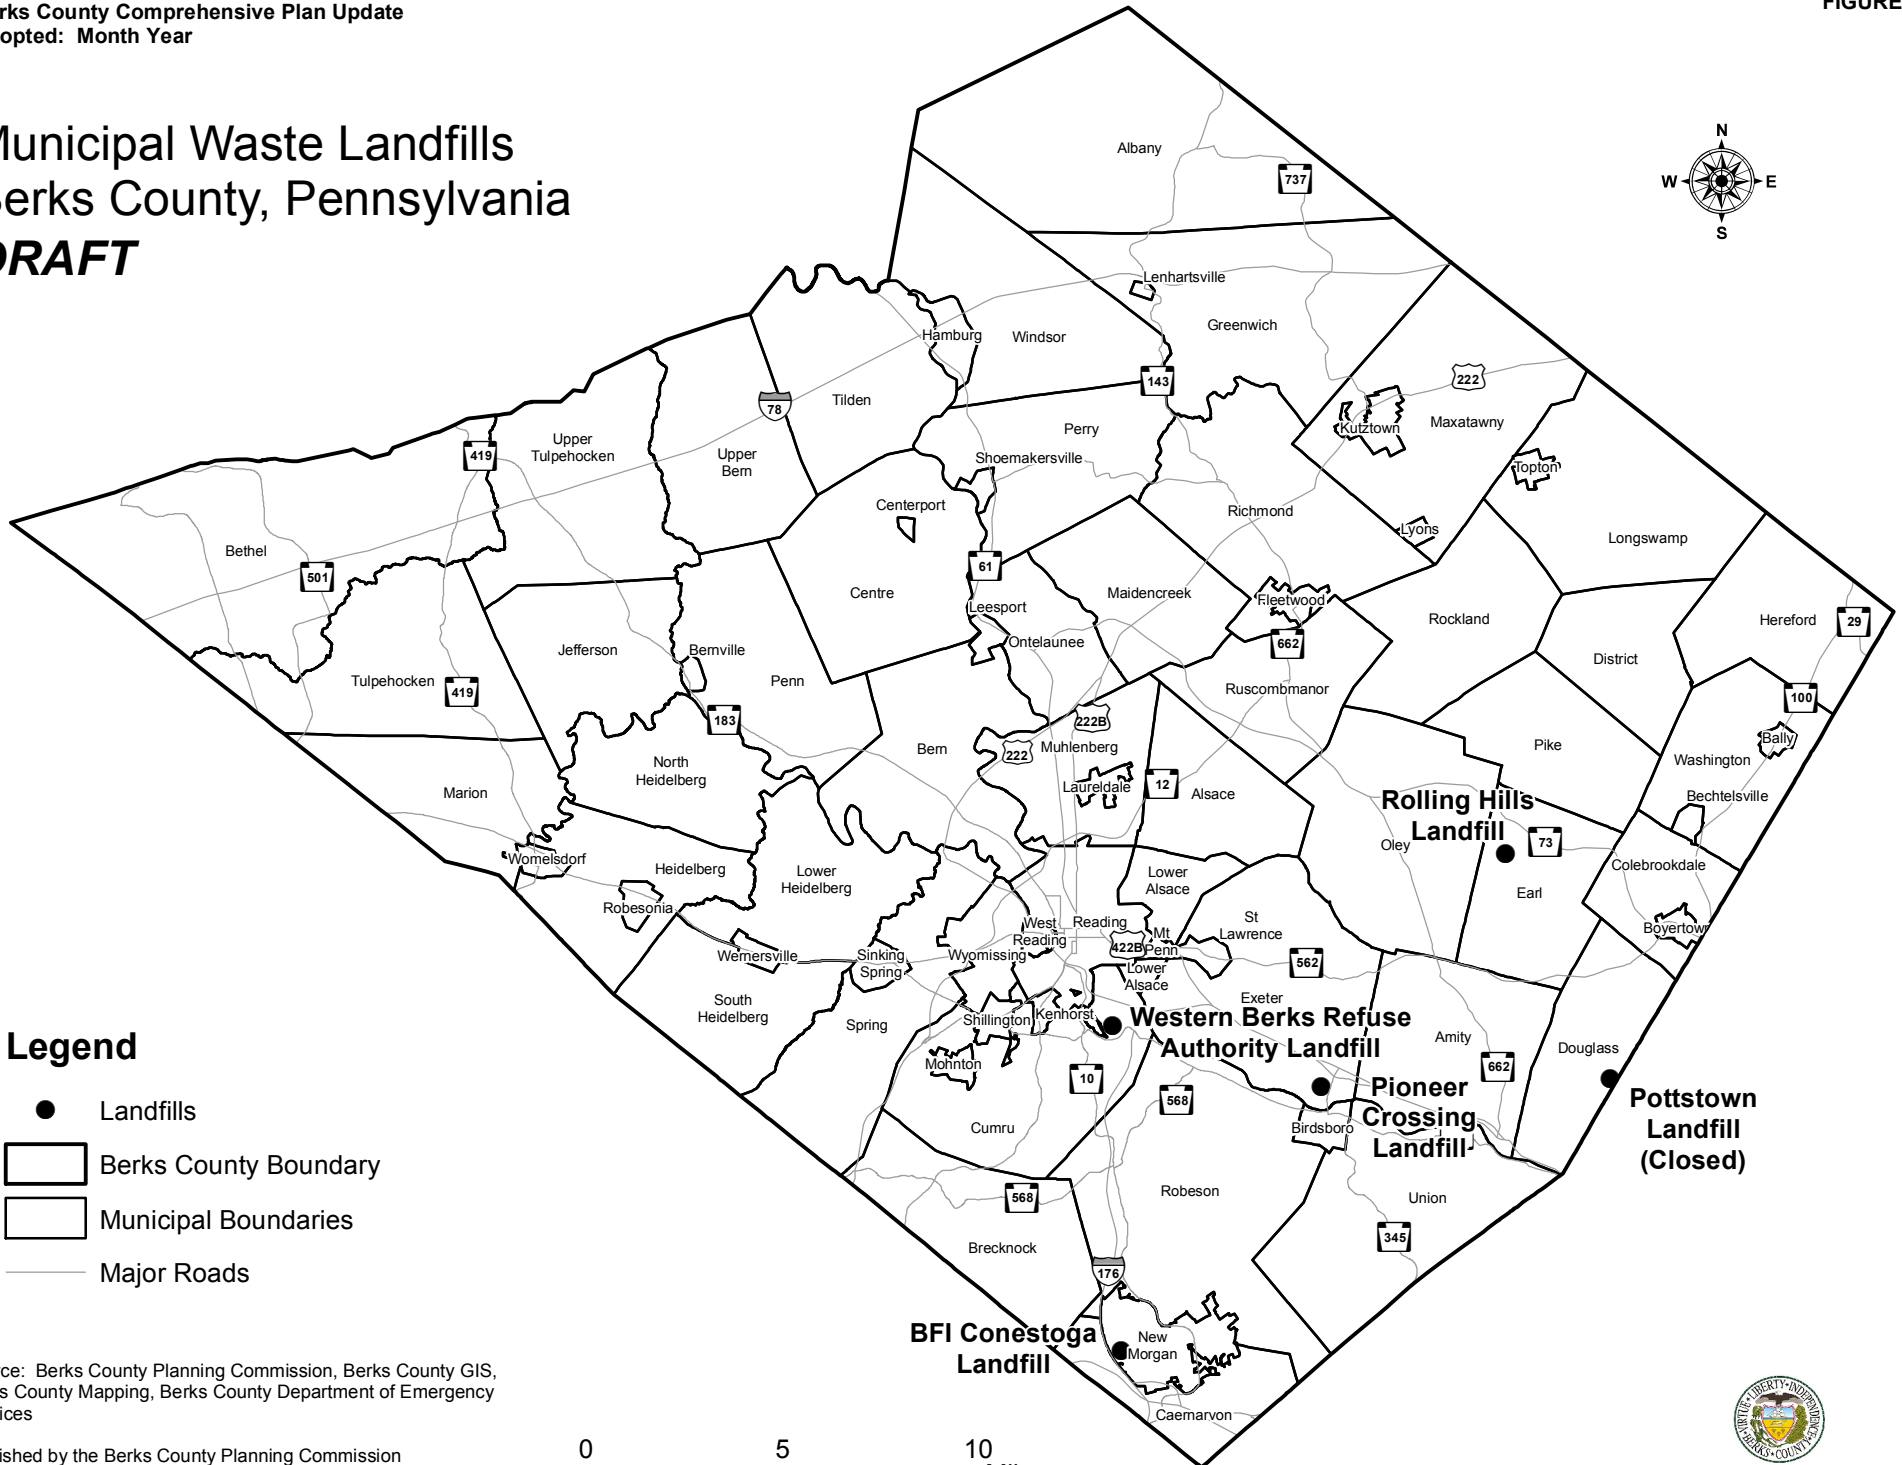

Municipal Waste Landfills

Berks County, Pennsylvania

DRAFT

Legend

- Landfills
- ▭ Berks County Boundary
- ▭ Municipal Boundaries
- Major Roads

Source: Berks County Planning Commission, Berks County GIS, Berks County Mapping, Berks County Department of Emergency Services

Published by the Berks County Planning Commission

BAB 8/18