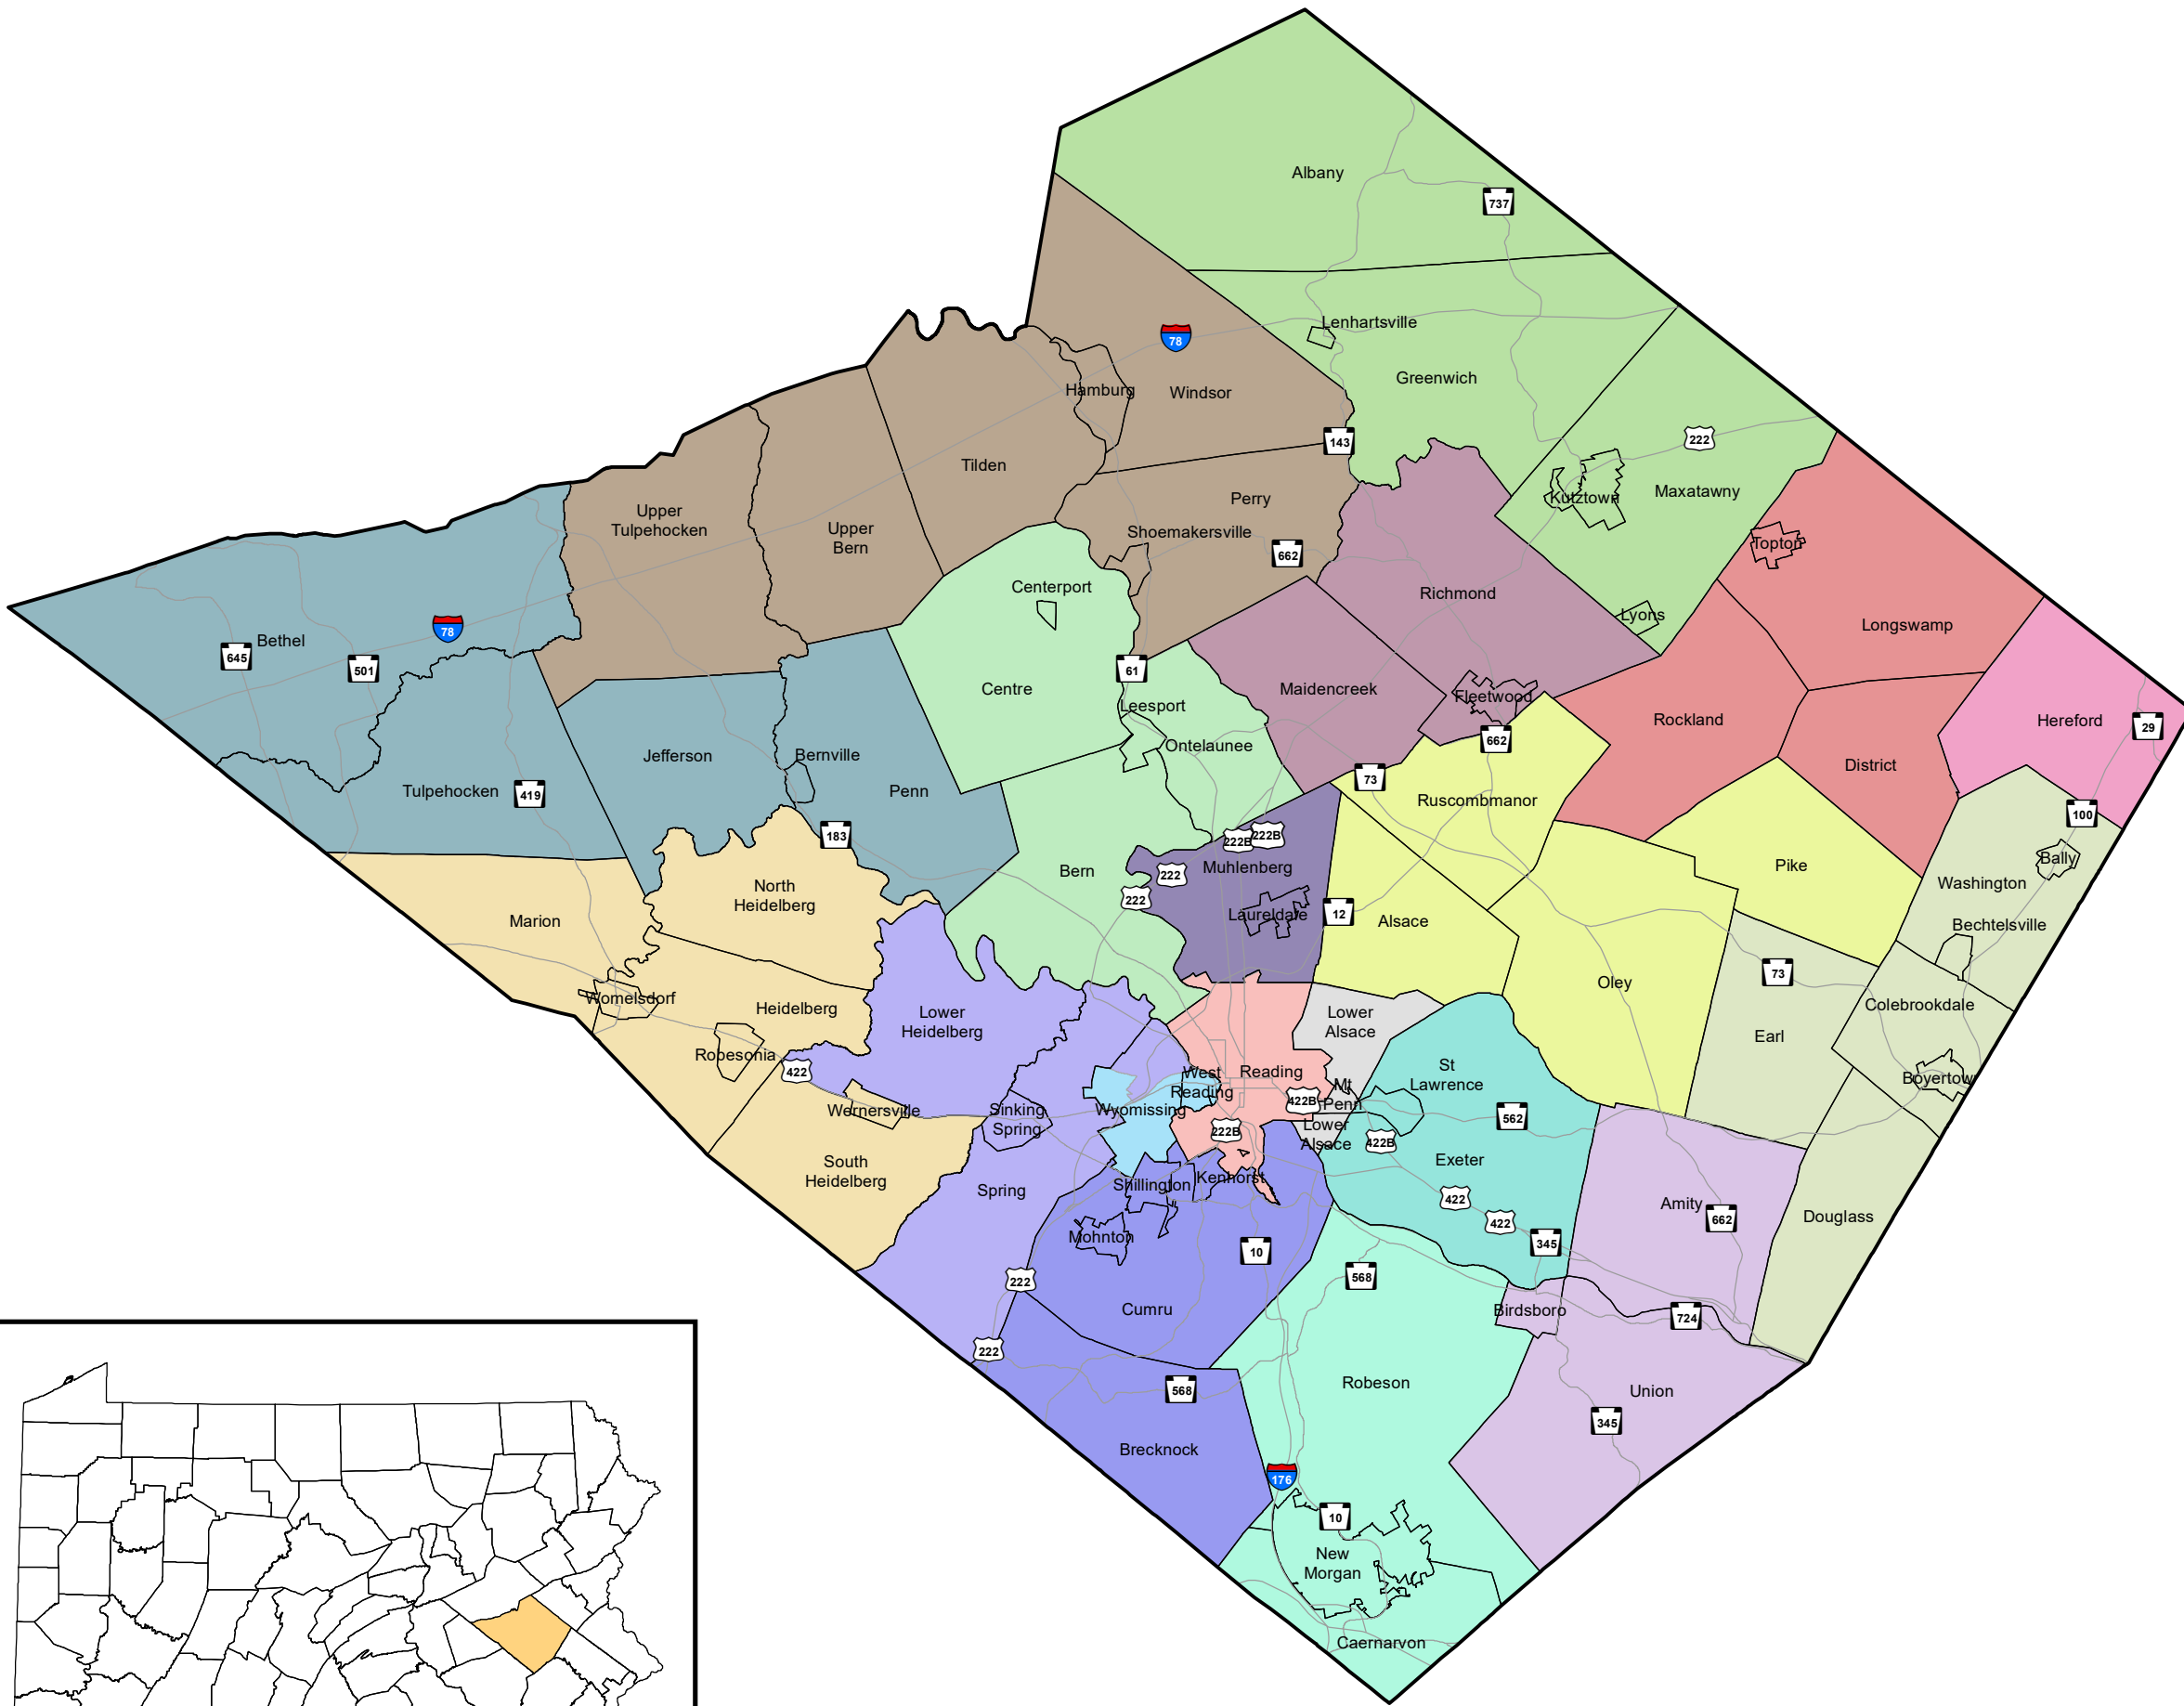

Berks County Comprehensive Plan Update
Adopted: January 23, 2020

School Districts Berks County, Pennsylvania

Legend

-  Antietam
-  Boyertown Area*
-  Brandywine Heights Area
-  Conrad Weiser Area
-  Daniel Boone Area
-  Exeter Township
-  Fleetwood Area
-  Governor Mifflin
-  Hamburg Area
-  Kutztown Area
-  Muhlenberg
-  Oley Valley
-  Reading
-  Schuylkill Valley
-  Tulpehocken Area
-  Twin Valley*
-  Upper Perkiomen*
-  Wilson
-  Wyomissing Area
-  Berks County Boundary
-  Municipal Boundaries
-  Major Roads

* Berks County portion of the School District only.

Source: Berks County Planning Commission, Berks County GIS, Berks County Mapping, Berks County Department of Emergency Services

Published by the Berks County Planning Commission