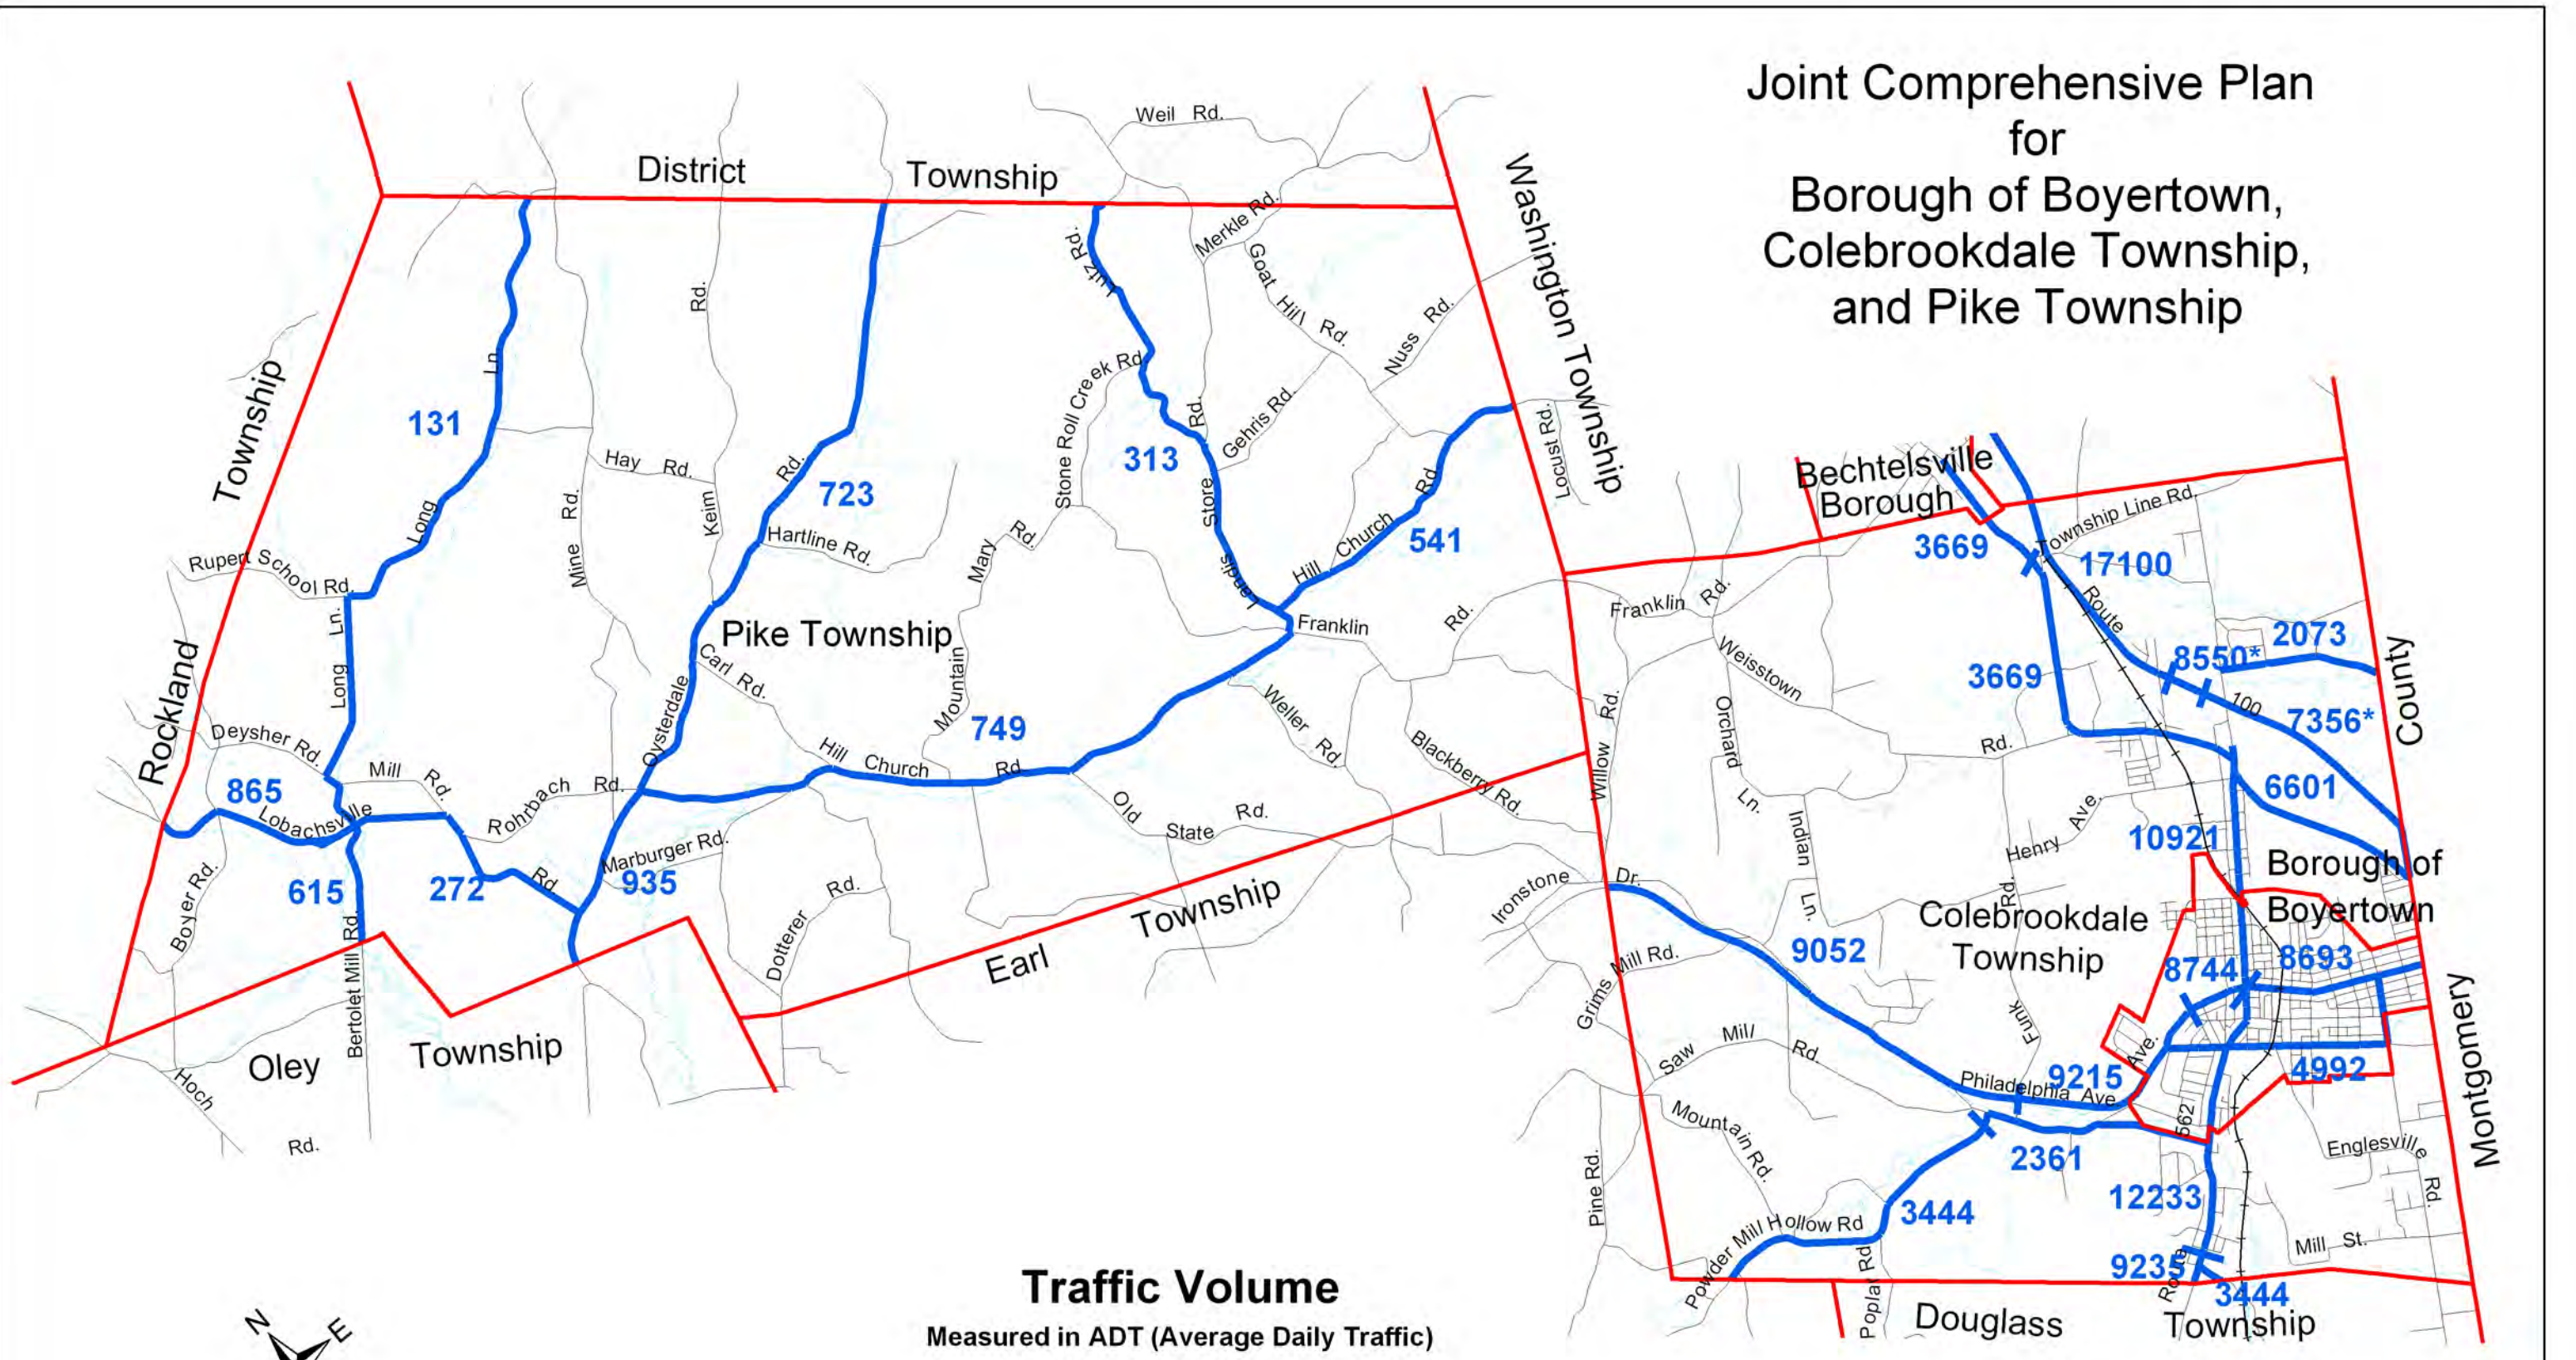

Joint Comprehensive Plan for Borough of Boyertown, Colebrookdale Township, and Pike Township

Traffic Volume
Measured in ADT (Average Daily Traffic)
* Number Indicates Counts taken for
Northbound Lane Only

Base Map Information Provided by the Berks County Planning Commission