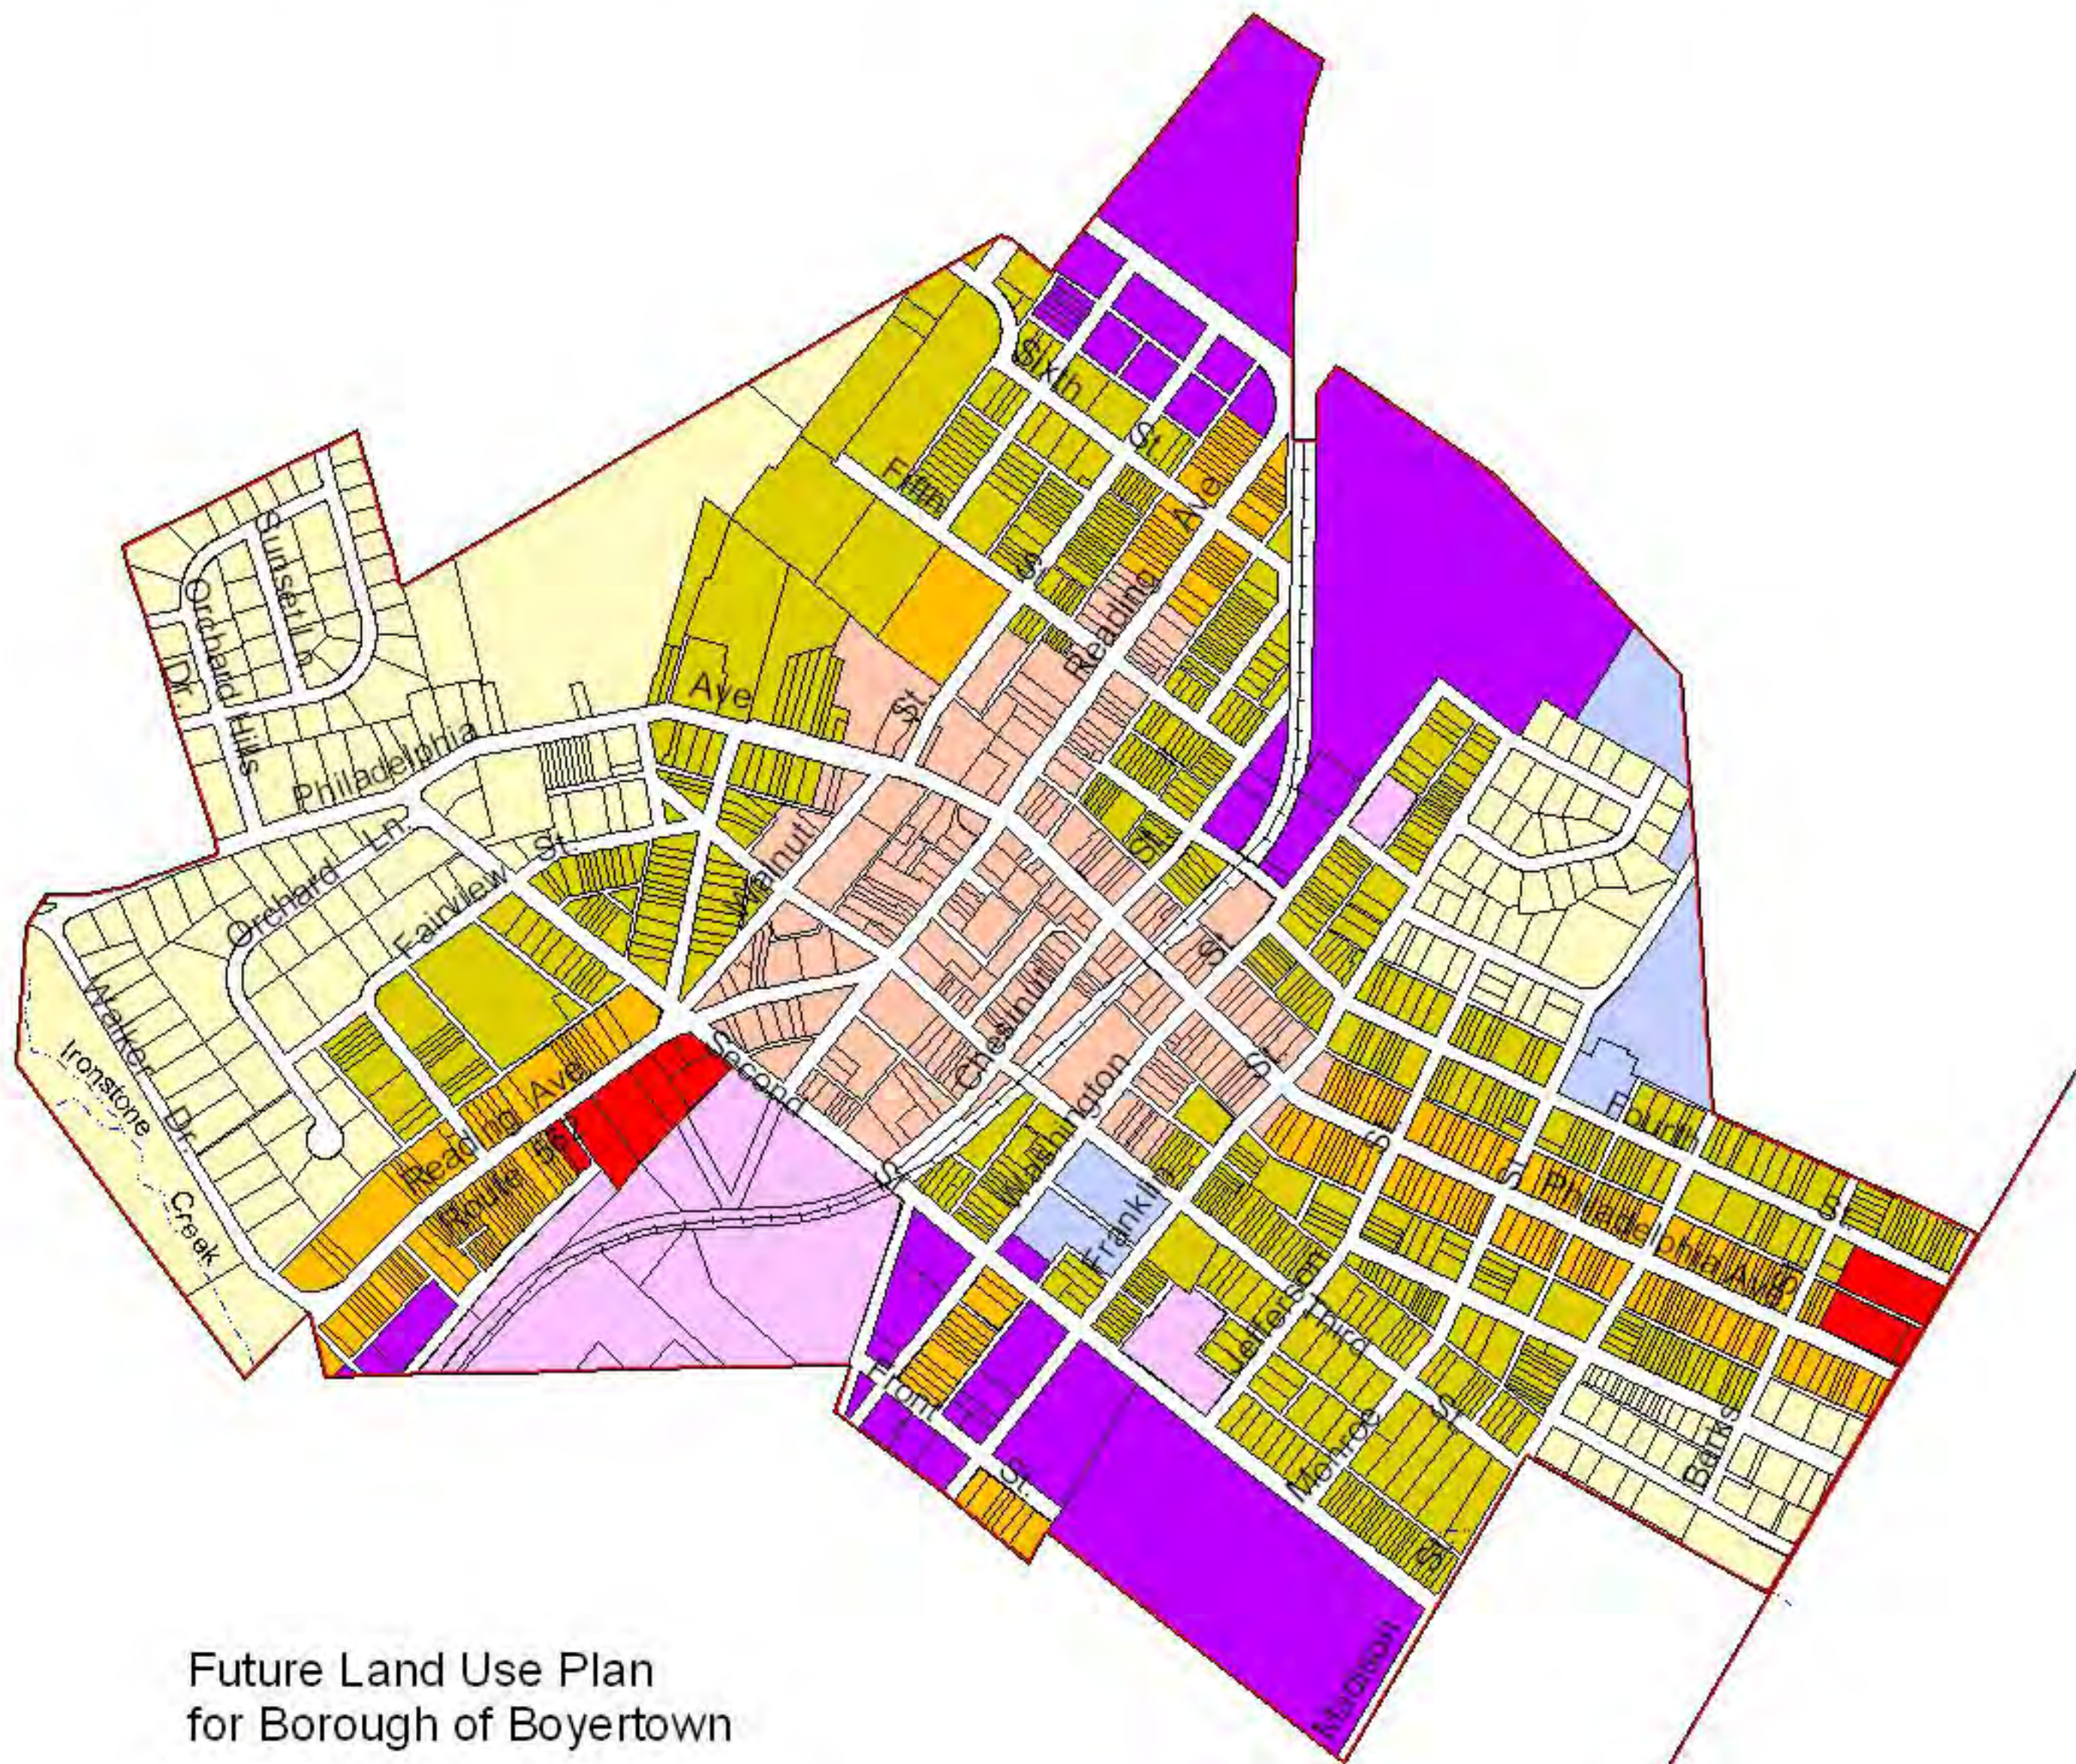

Joint Comprehensive Plan for Borough of Boyertown, Colebrookdale Township and Pike Township

Future Land Use Plan for Borough of Boyertown

- Rural Preservation
- Low Density Residential
- Medium Density Residential
- General Residential
- Town Center
- General Commercial
- Planned Business Development
- Industrial
- Community Facilities

Adopted by Boyertown Borough March 7, 2005

Base Map Information Provided by the Berks County Planning Commission