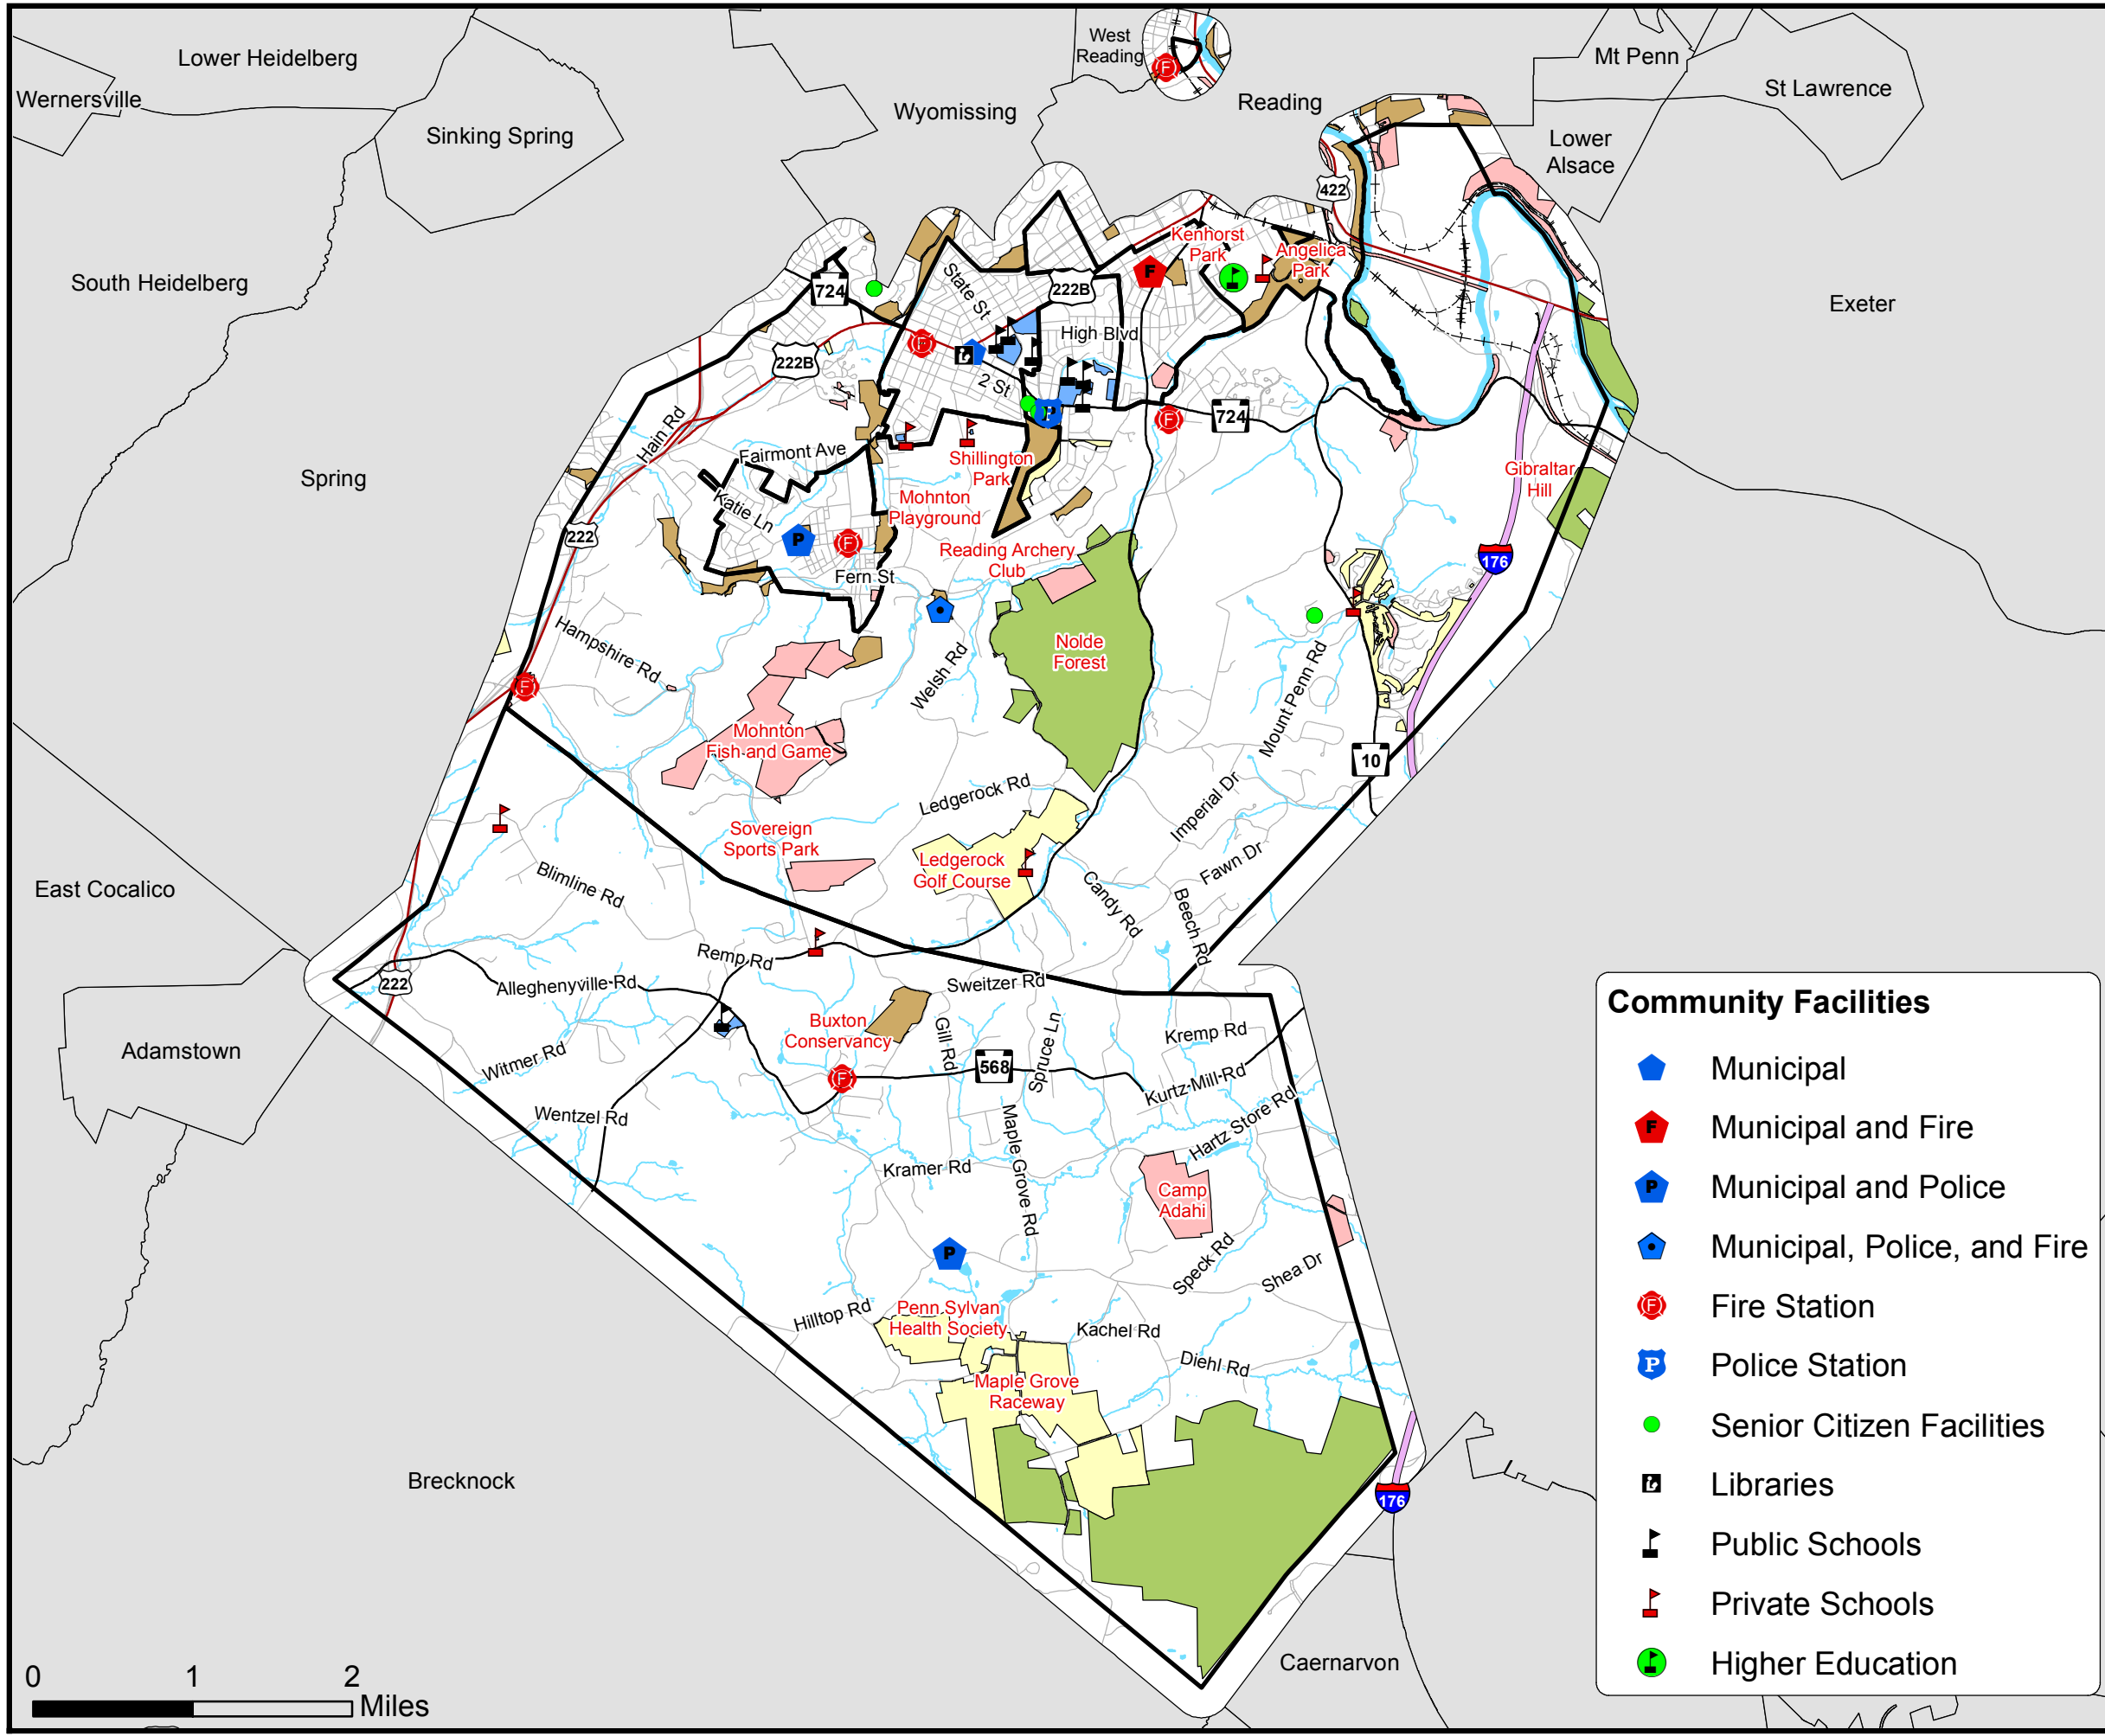

Community Facilities and Recreation

Legend

- State Recreation Land
- Municipal Recreation Land
- Non-Profit Recreation Land
- Private Recreation Land
- School Recreation Land
- Water Bodies
- Streams
- Roads
- Railroads
- Municipal Boundaries

Community Facilities

- Municipal
- Municipal and Fire
- Municipal and Police
- Municipal, Police, and Fire
- Fire Station
- Police Station
- Senior Citizen Facilities
- Libraries
- Public Schools
- Private Schools
- Higher Education

Source data: Berks County Planning Commission GIS, Berks County GIS/IS, Berks County Mapping, Berks DES
Published by the Berks County Planning Commission

BAB 12/17