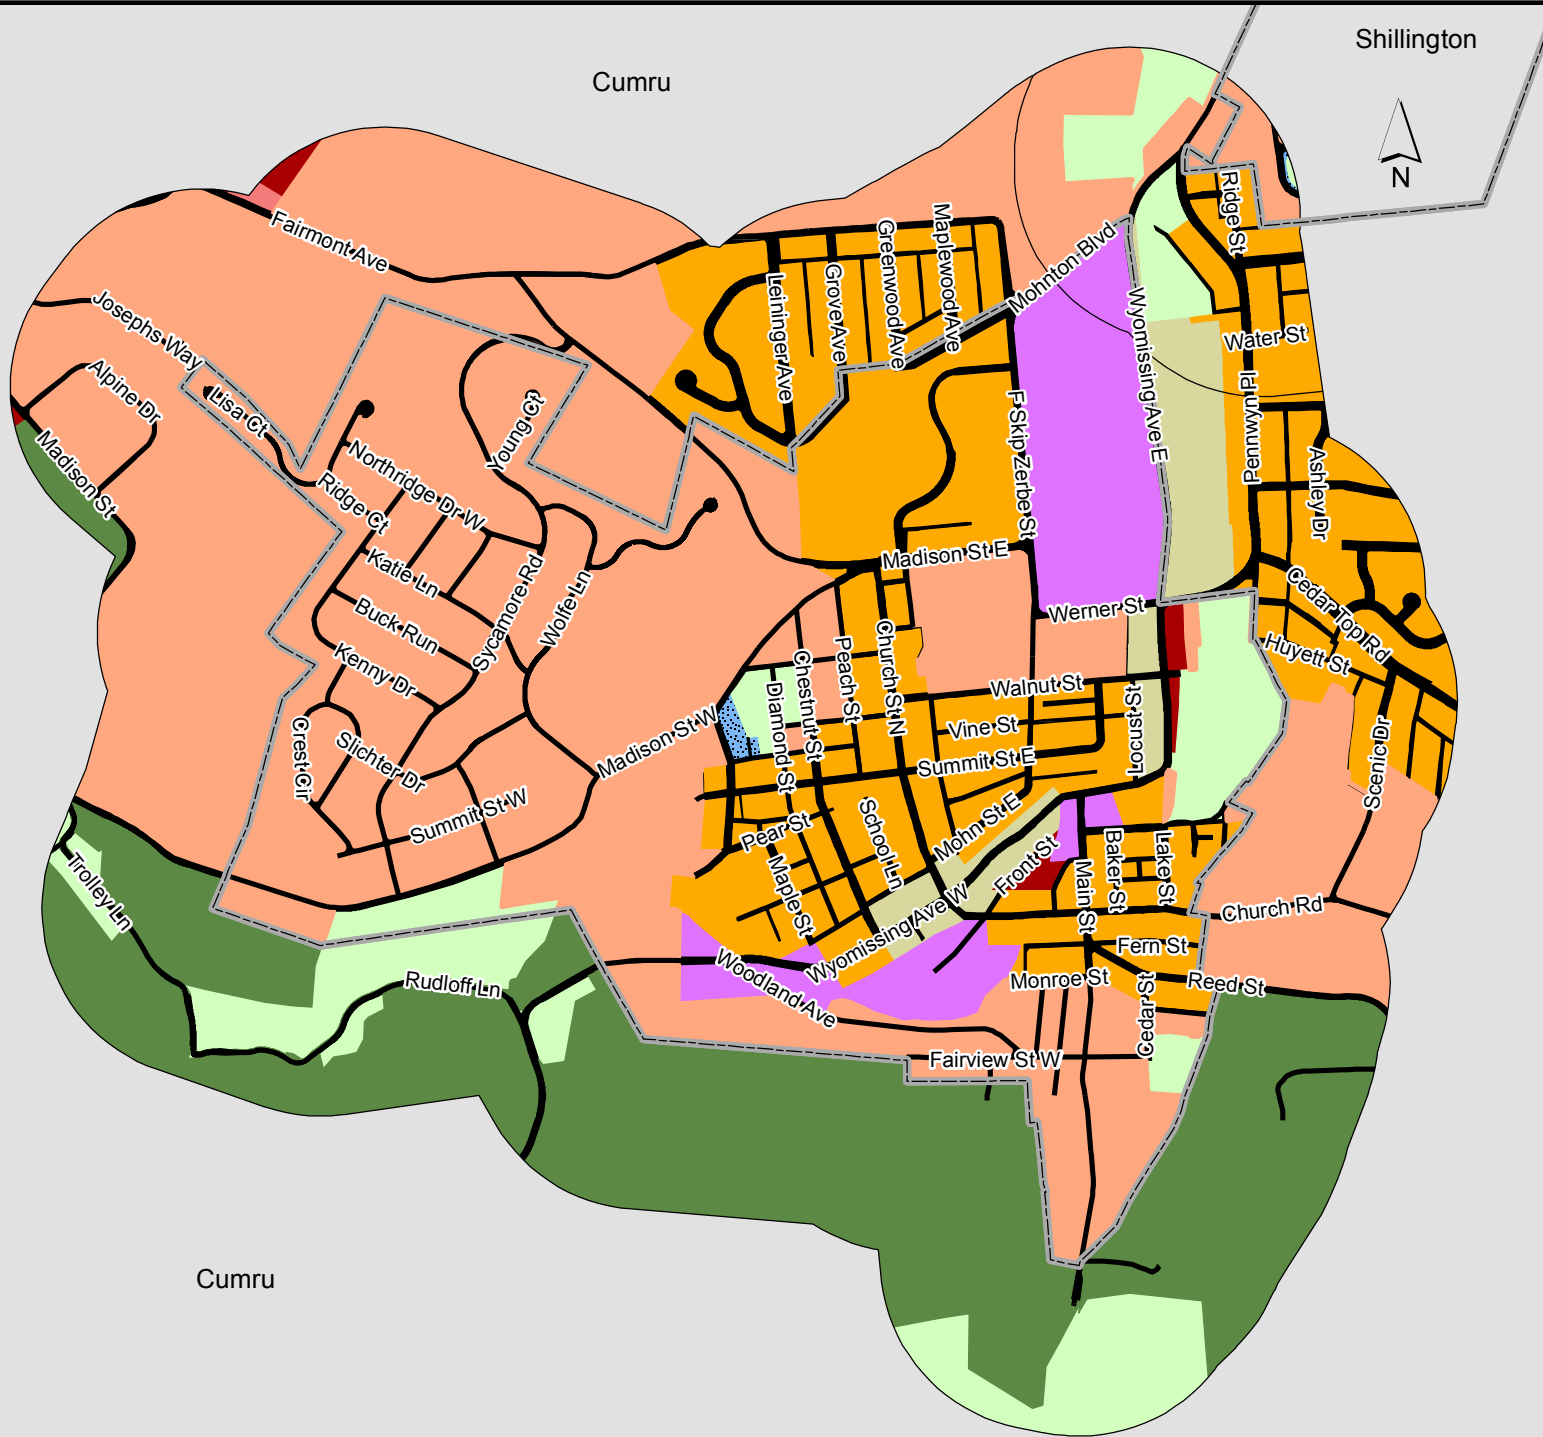

FIGURE 23

Cumru, Kenhorst, Mohnton, Shillington, Brecknock
Joint Comprehensive Plan Update
December 2017

Mohnton Borough Future Land Use

Legend

- Low Density Residential
- Medium Density Residential
- High Density Residential
- Mobile Home Park
- Mixed Residential / Commercial
- Agriculture
- Rural Conservation
- Commercial
- Industrial
- Public / Institutional
- Recreation
- Transportation Network
- Railroads
- Municipal Boundaries

Source data:
Berks County Planning Commission GIS, Berks County GIS/IS, Berks County Mapping, Mohnton Borough

Published by the Berks County Planning Commission

BAB 12/17