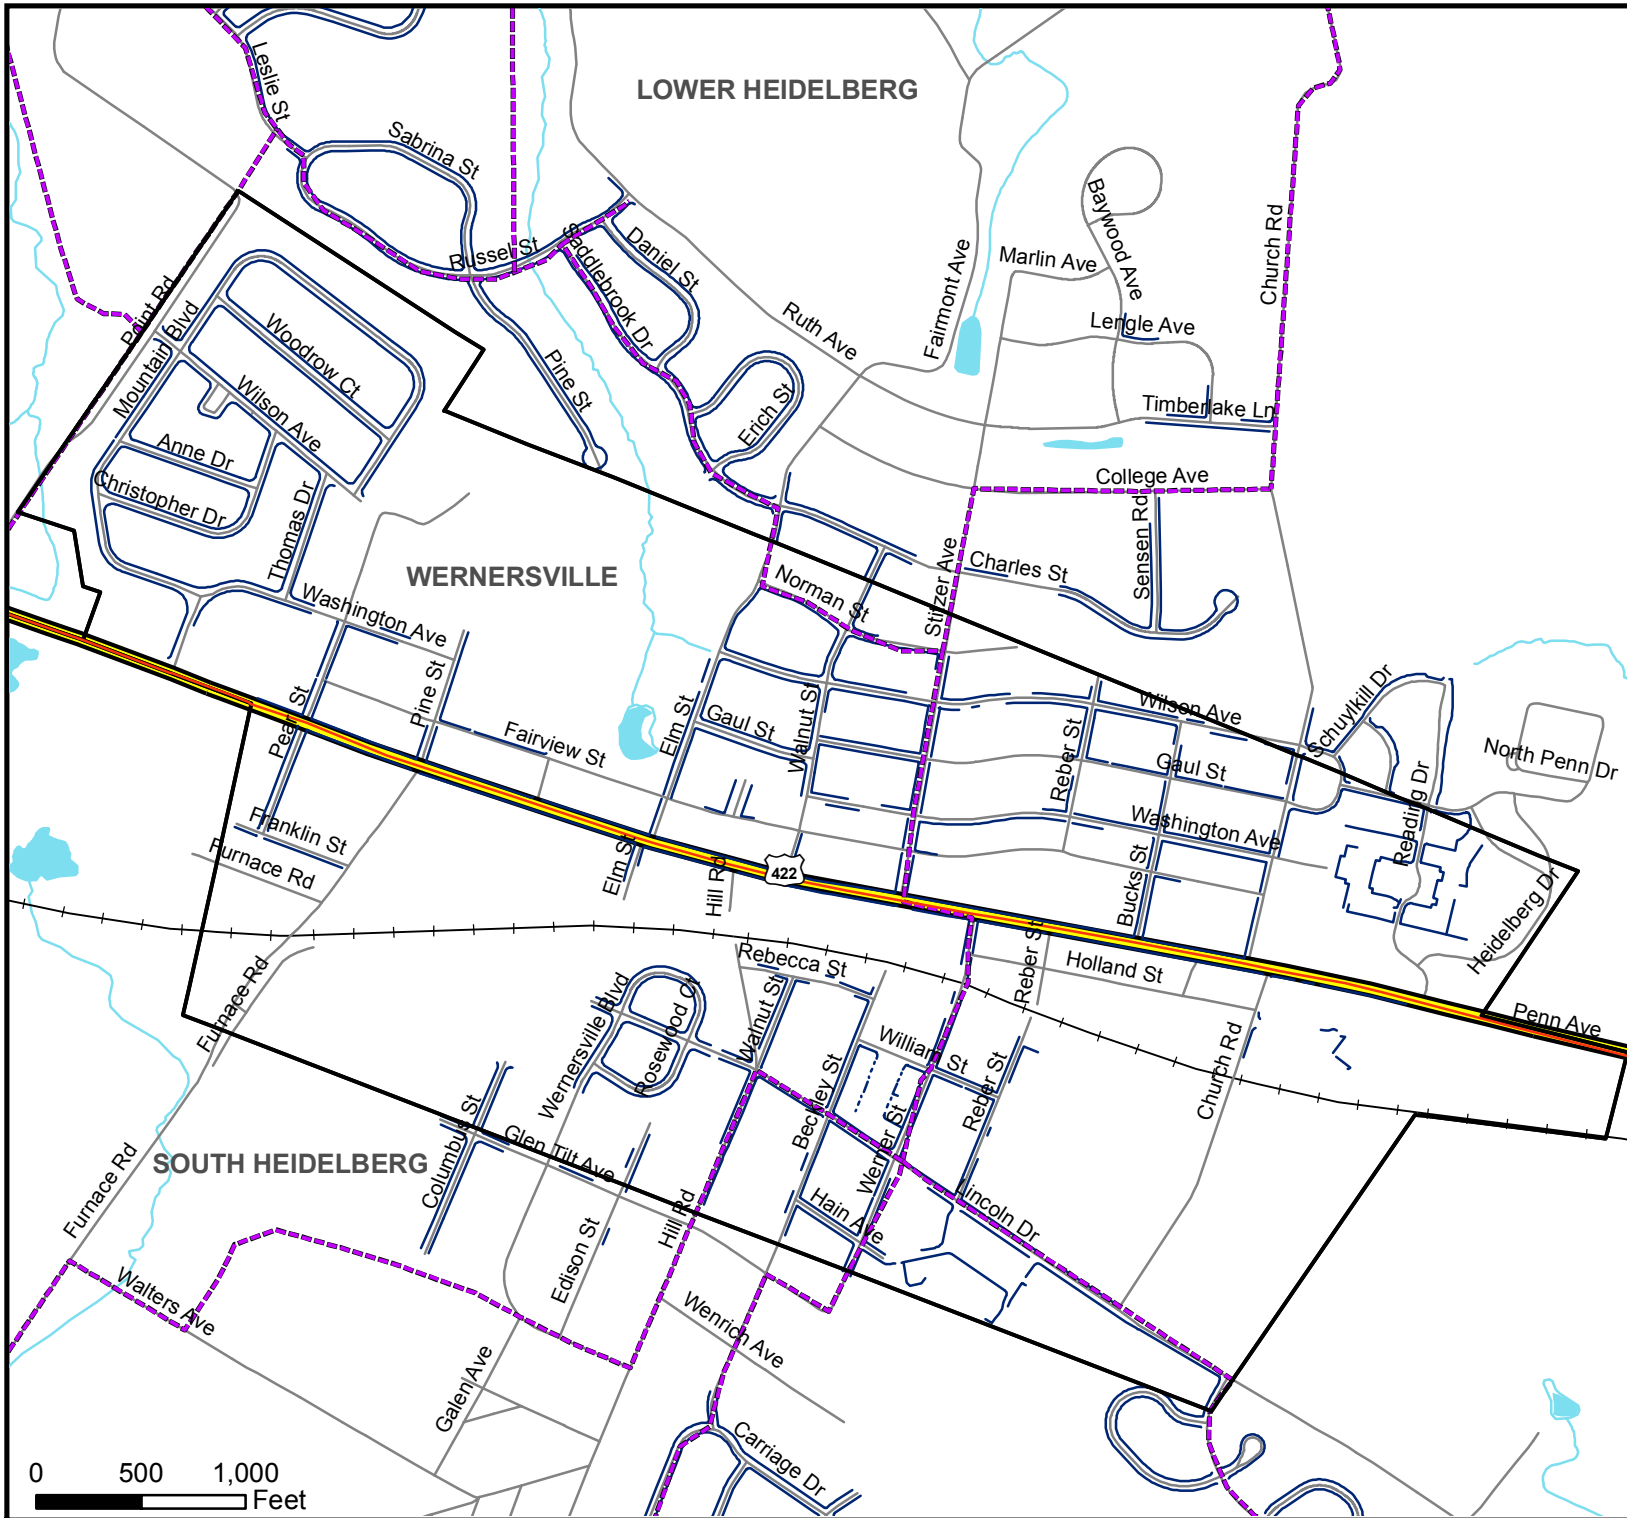

FIGURE 2-A

Lower Heidelberg, Wernersville,
South Heidelberg
Joint Comprehensive Plan Update
July 2011

Wernersville Borough Bicycle and Pedestrian Network

Legend

- Barta Routes
- Bike Routes
- Conceptual Trail System
- Sidewalks
- Roads
- Railroad
- Municipal Boundaries
- Streams

Source data:
Base data - Berks County Planning Commission, Berks
County GIS, Berks County Department of Emergency
Services, PennDOT

Published by the Berks County Planning Commission
BAB 7/11

www.co.berks.pa.us/planning