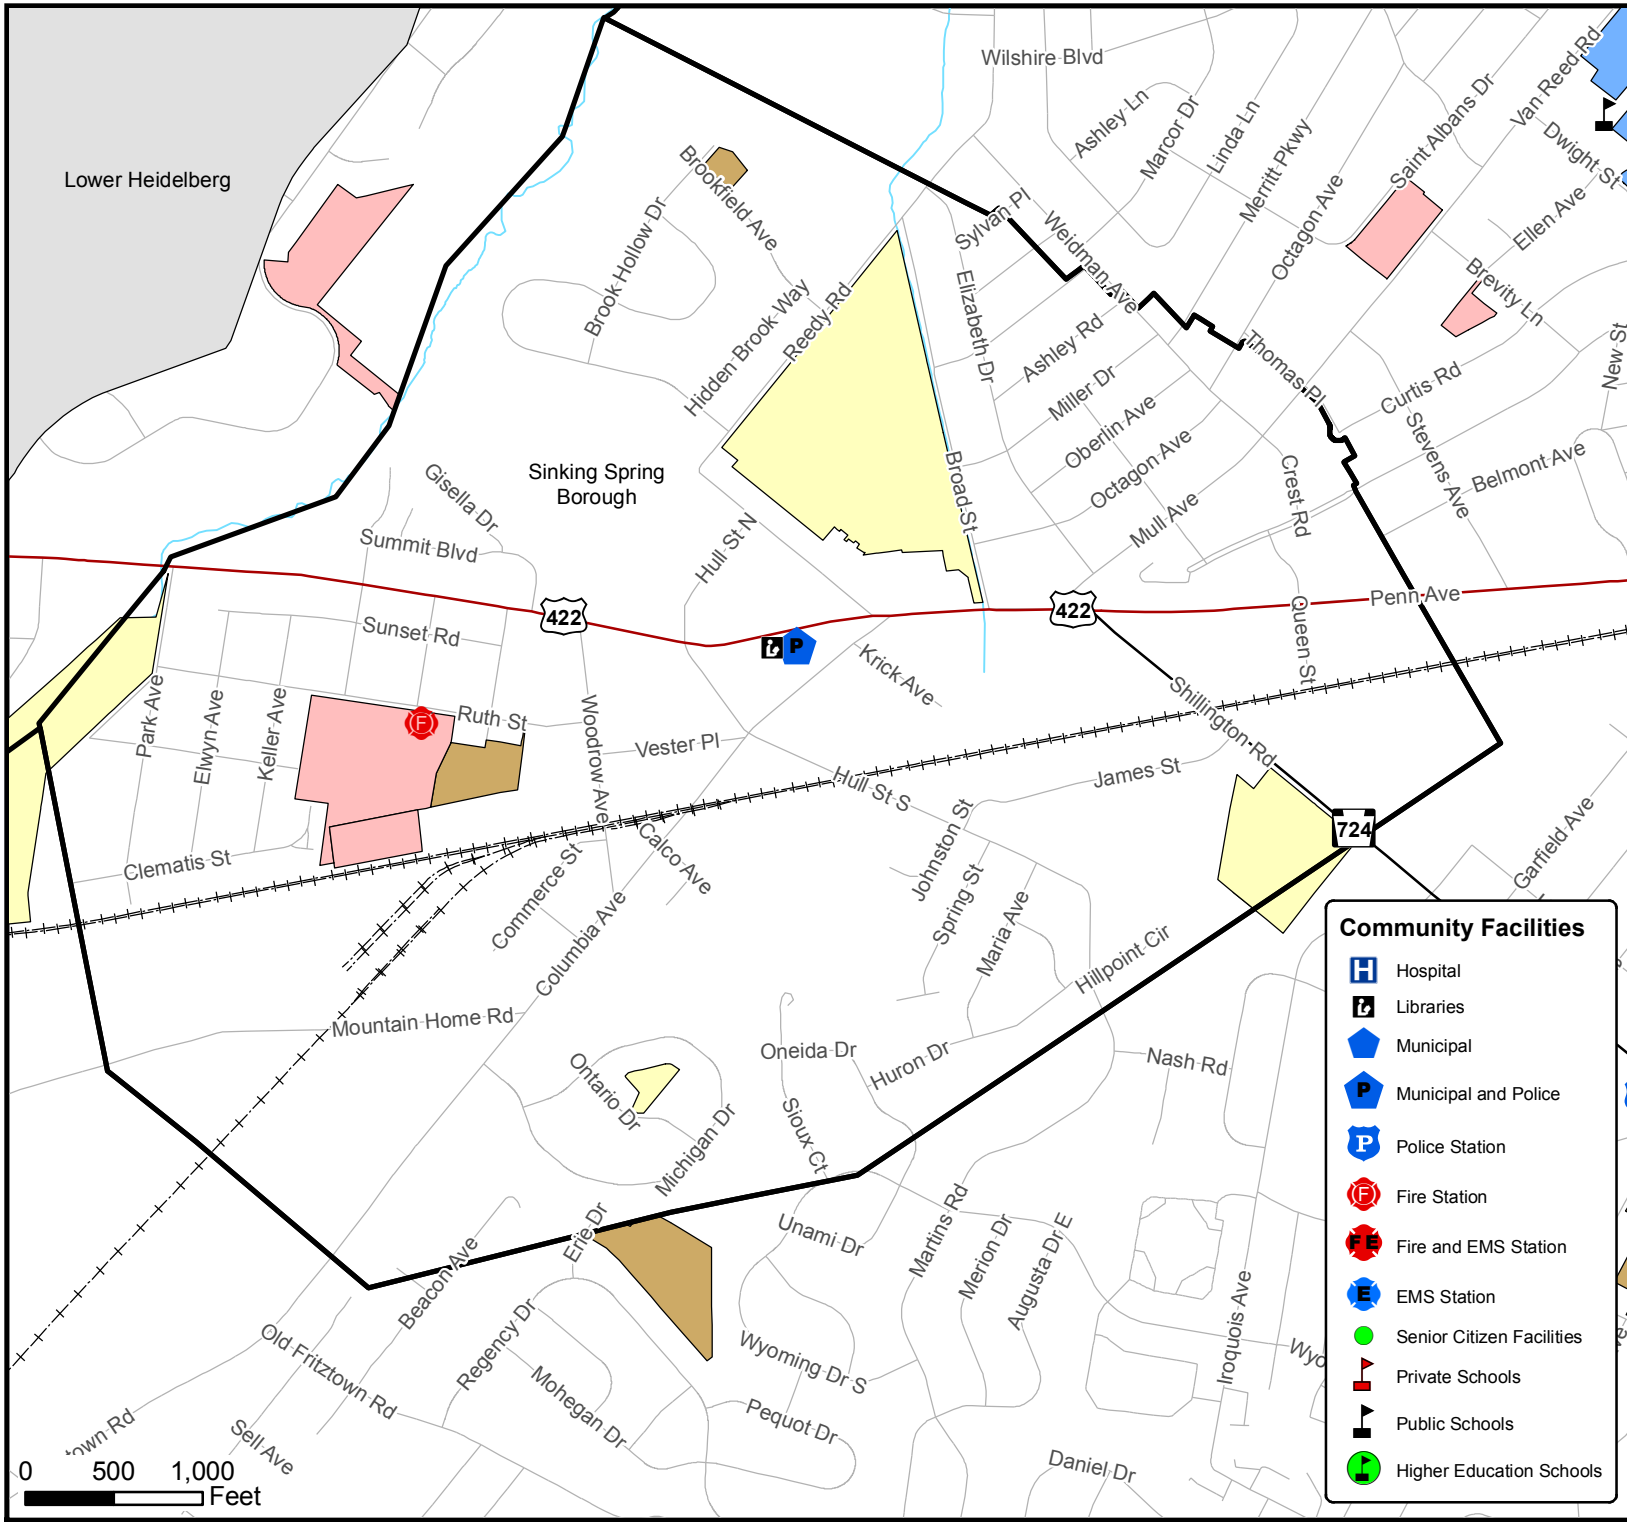

FIGURE 7

Sinking Spring, Spring, West Reading, Wyomissing Joint Comprehensive Plan Update September 2018

Sinking Spring Borough Community Facilities and Recreation

Legend

- State Recreation Land
- County Recreation Land
- Municipal Recreation Land
- Non-Profit Recreation Land
- Private Recreation Land
- School Recreation Land
- Streams and Water Bodies
- US Route
- State Route
- Roads
- Railroads
- Municipal Boundaries

Source data: Berks County Planning Commission GIS, Berks County Mapping, Berks County GIS/IS, Berks DES, Spring Township

Published by the Berks County Planning Commission
BAB 10/18