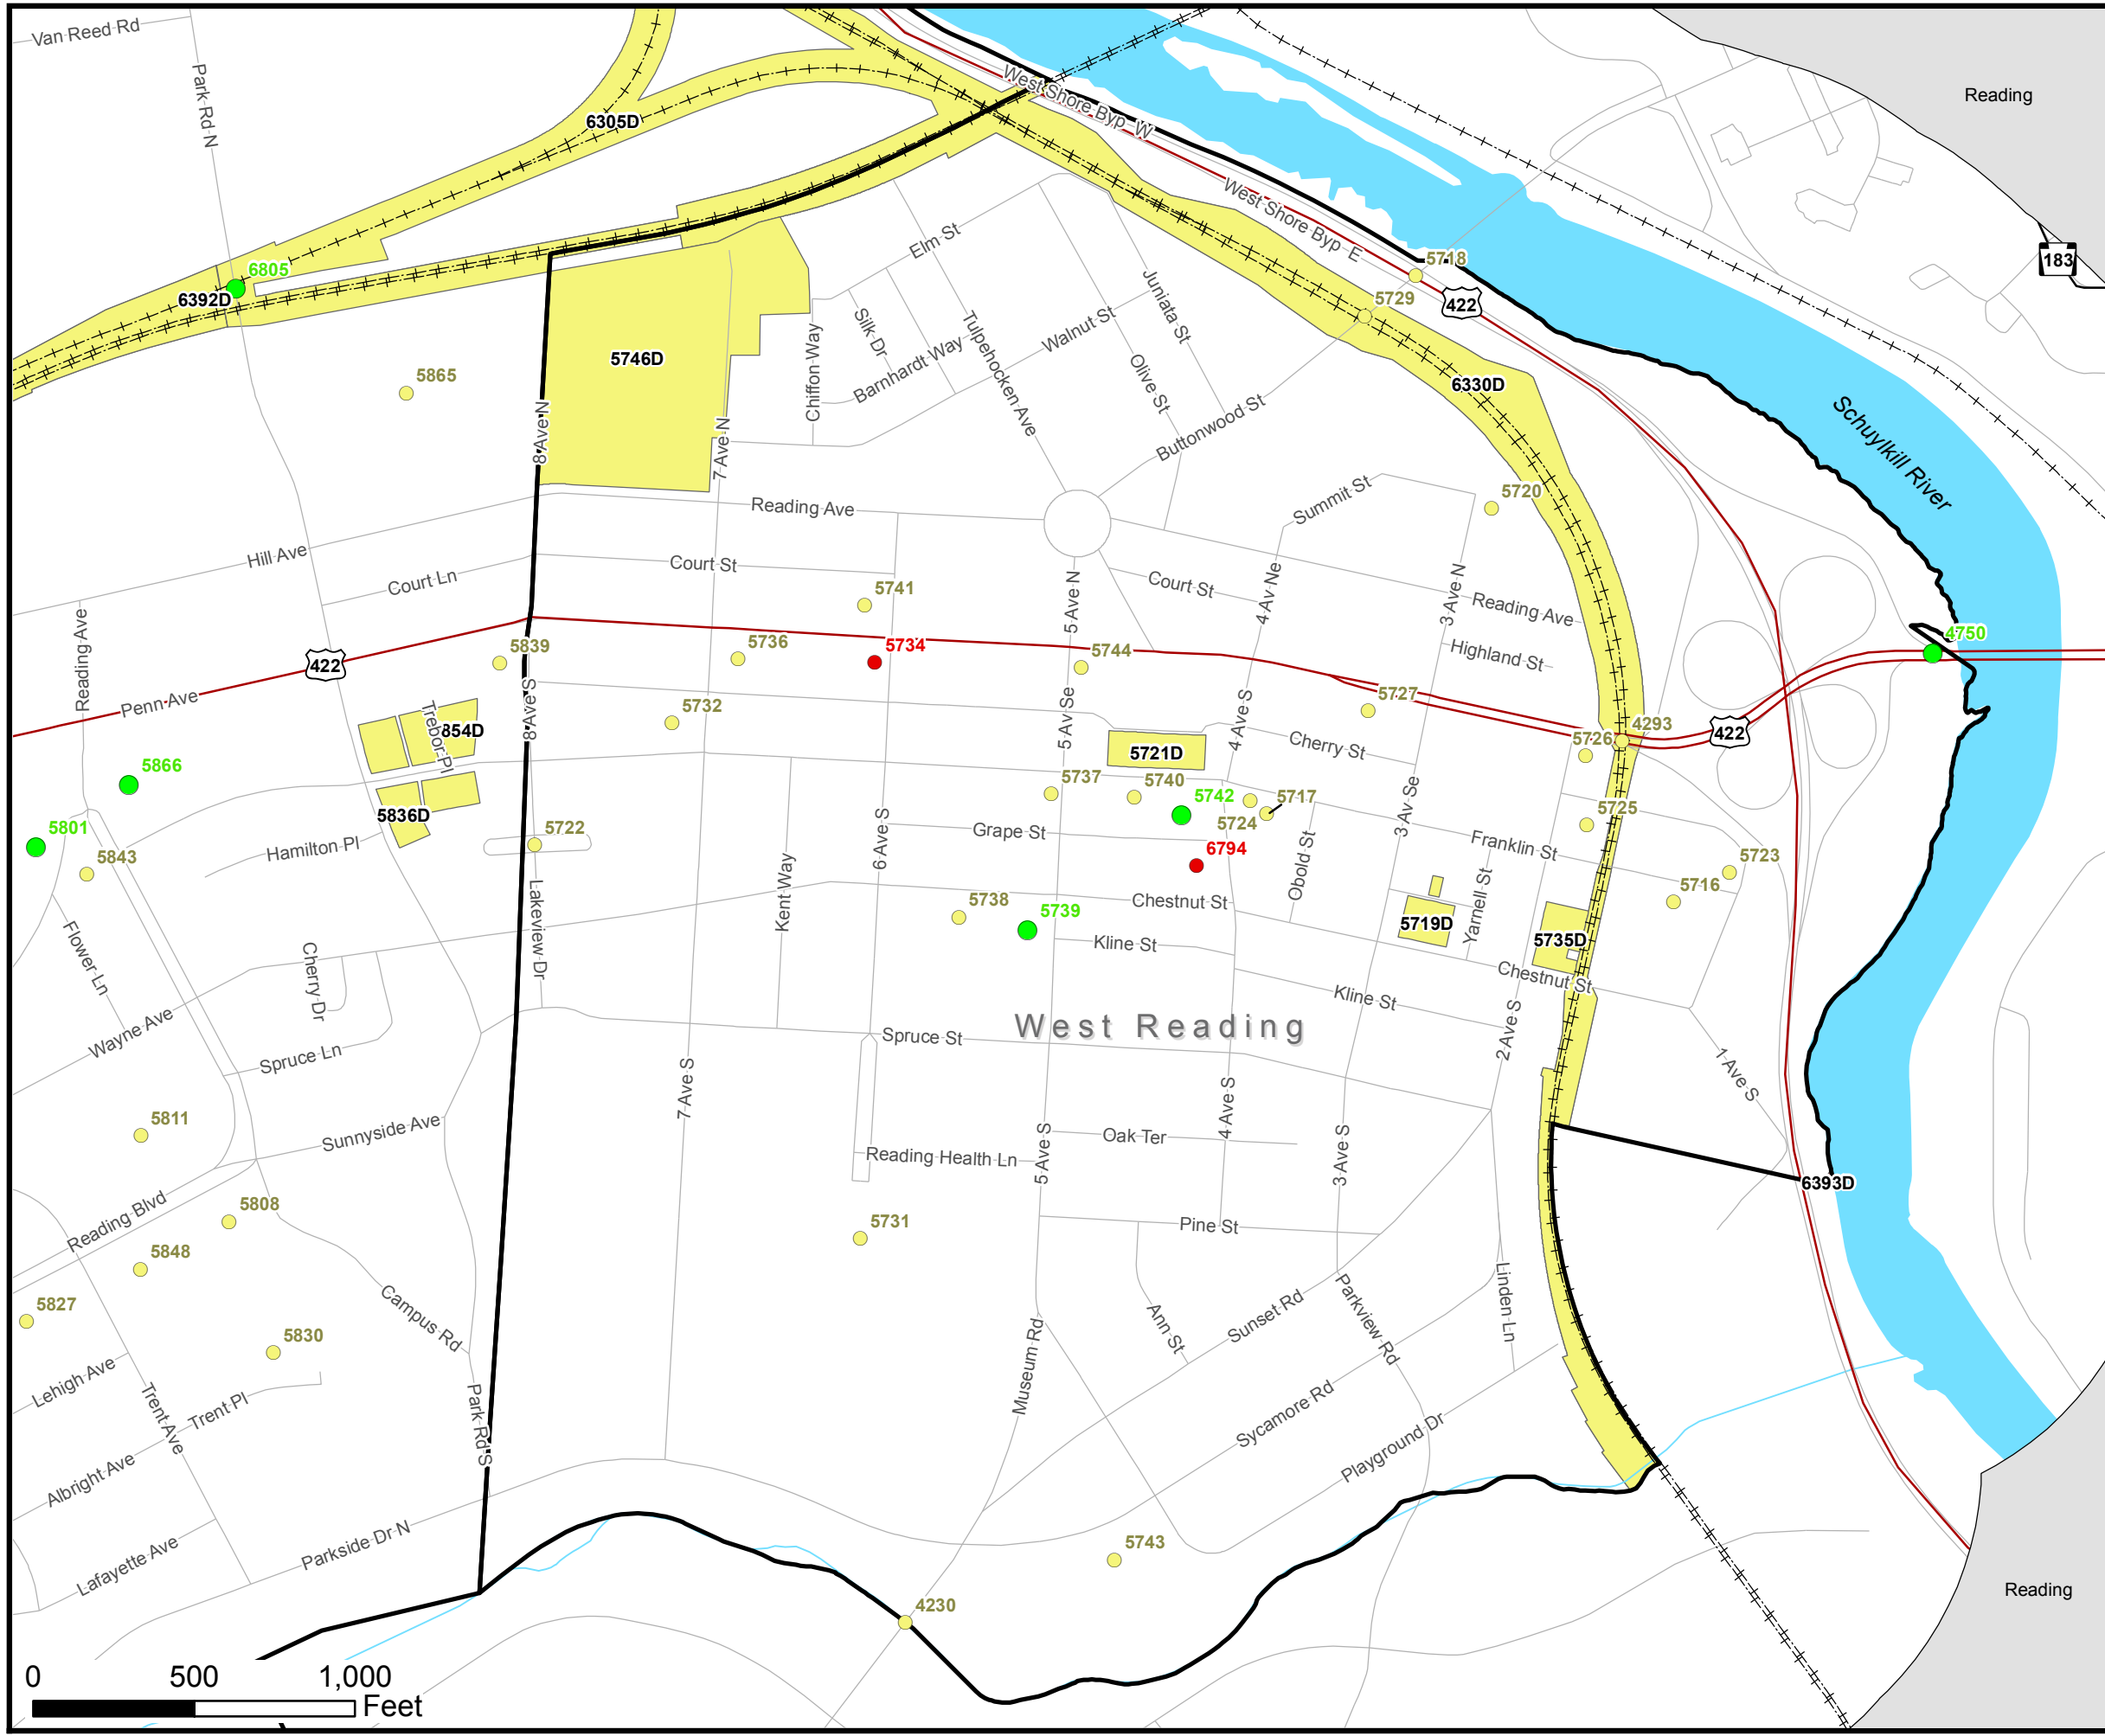

Historic Resources West Reading Borough

Legend

- National Register Eligible
- National Register Ineligible
- Other Historic Sites*
- National Register Eligible Districts
- National Register Ineligible Districts
- Other Historic Districts*
- Streams and Water Bodies
- US Route
- State Route
- Roads
- Railroads

* Includes national registered status of undetermined or unknown sites identified by surveys conducted from one or more of the following groups: Pennsylvania Historic Museum Commission, Berks Nature, George Meiser and local historical societies.

Source data: Berks County Planning Commission GIS, Berks County GIS/IS, Berks County Mapping, Berks DES

Published by the Berks County Planning Commission

BAB 10/18