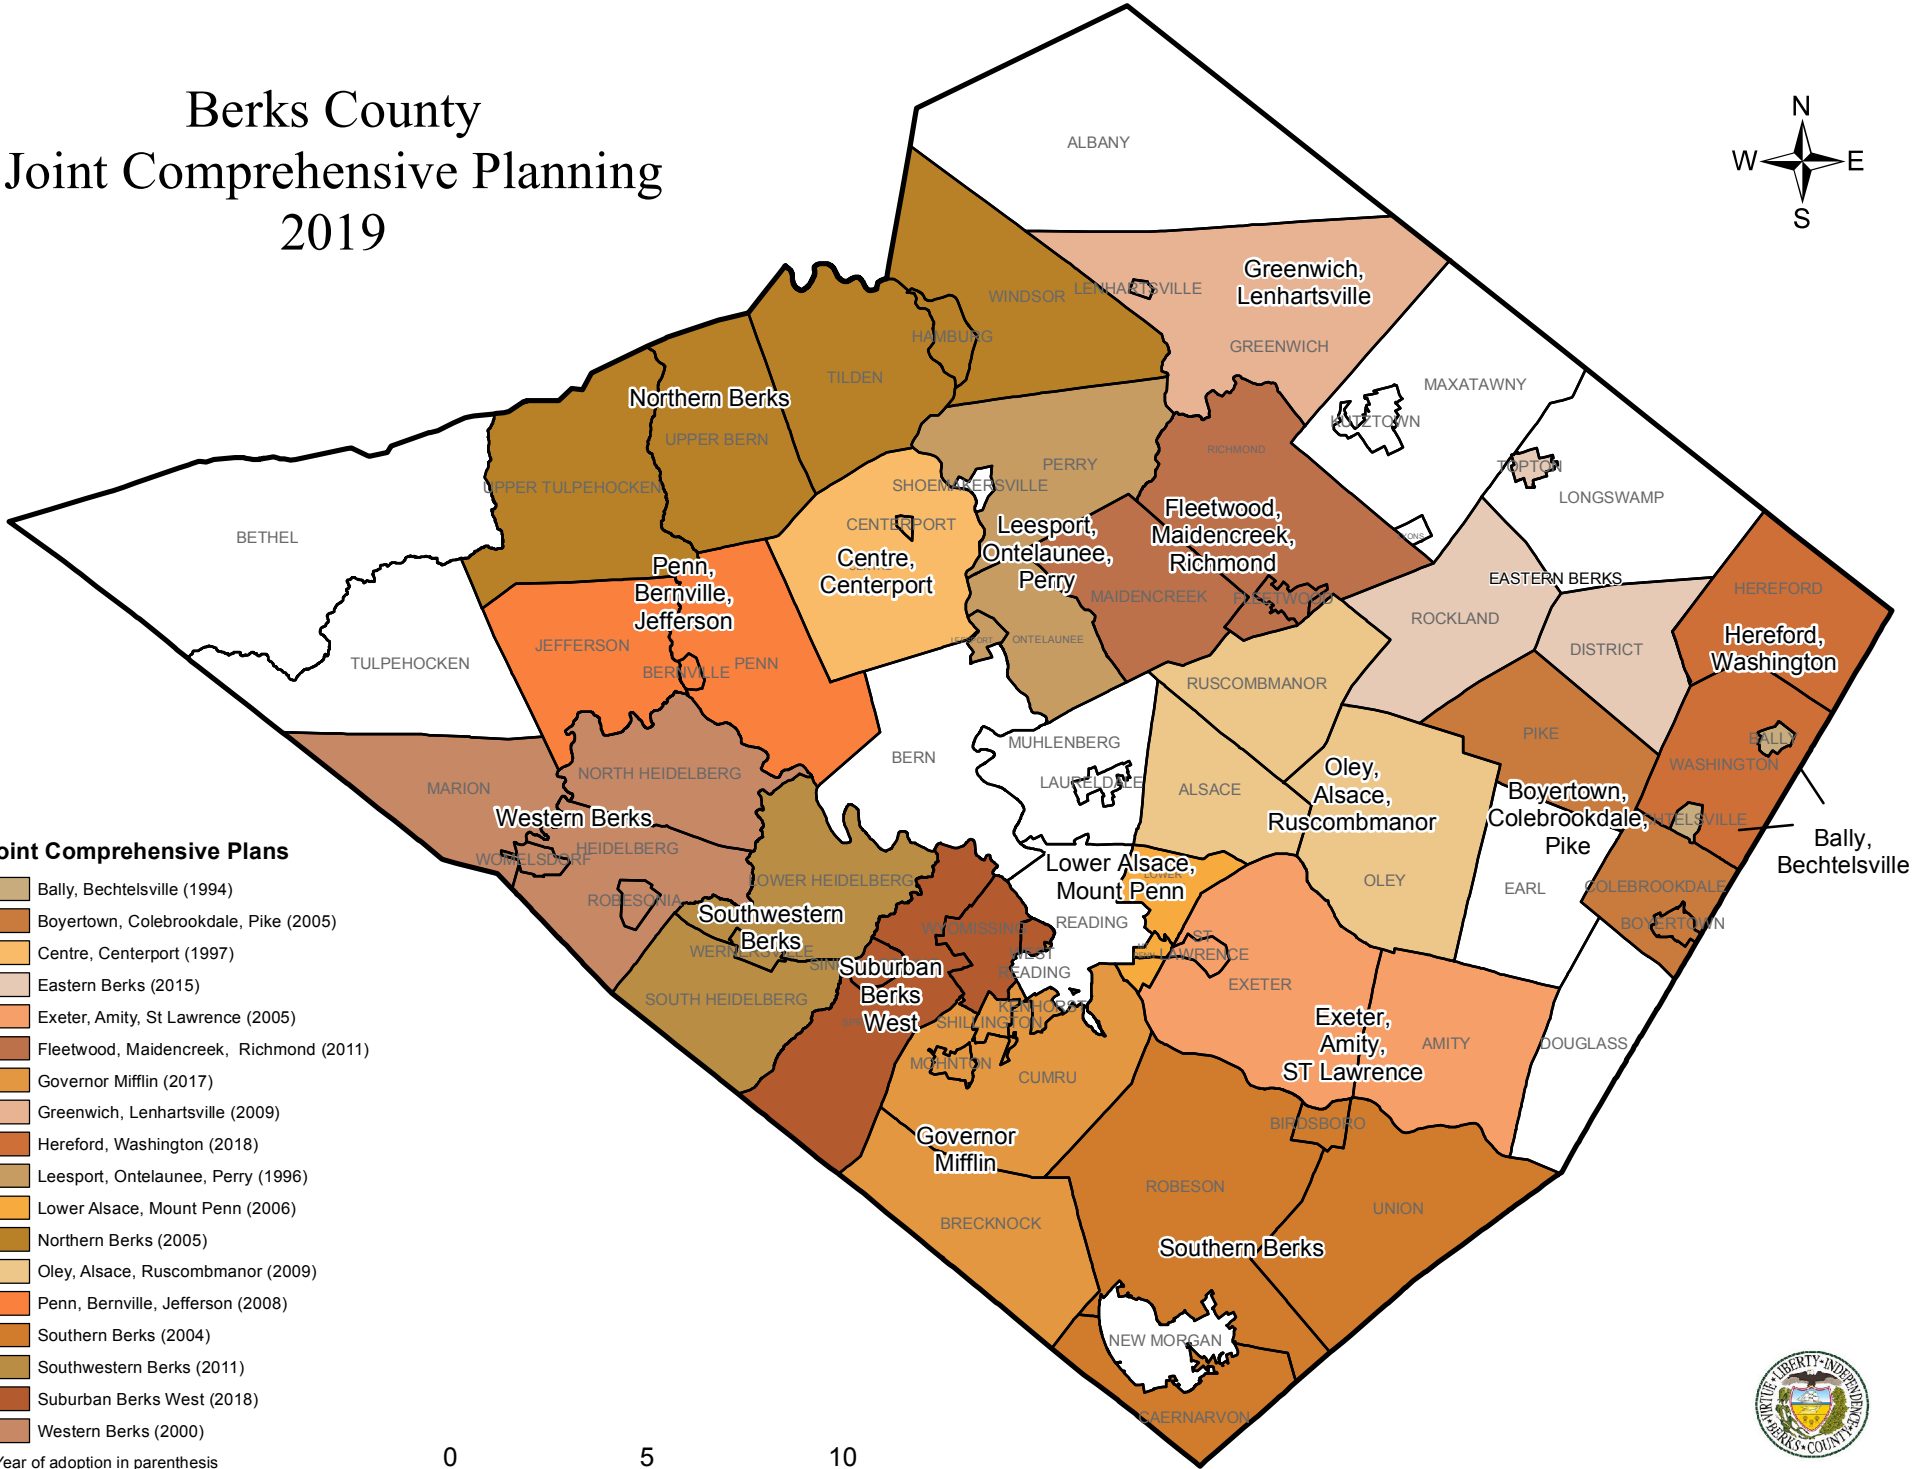

Berks County Joint Comprehensive Planning 2019

Joint Comprehensive Plans

- Bally, Bechtelsville (1994)
- Boyertown, Colebrookdale, Pike (2005)
- Centre, Centerport (1997)
- Eastern Berks (2015)
- Exeter, Amity, St Lawrence (2005)
- Fleetwood, Maiden creek, Richmond (2011)
- Governor Mifflin (2017)
- Greenwich, Lenhartsville (2009)
- Hereford, Washington (2018)
- Leesport, Ontelaunee, Perry (1996)
- Lower Alsace, Mount Penn (2006)
- Northern Berks (2005)
- Oley, Alsace, Ruscombmanor (2009)
- Penn, Bernville, Jefferson (2008)
- Southern Berks (2004)
- Southwestern Berks (2011)
- Suburban Berks West (2018)
- Western Berks (2000)

* Year of adoption in parenthesis

BAB 3/19