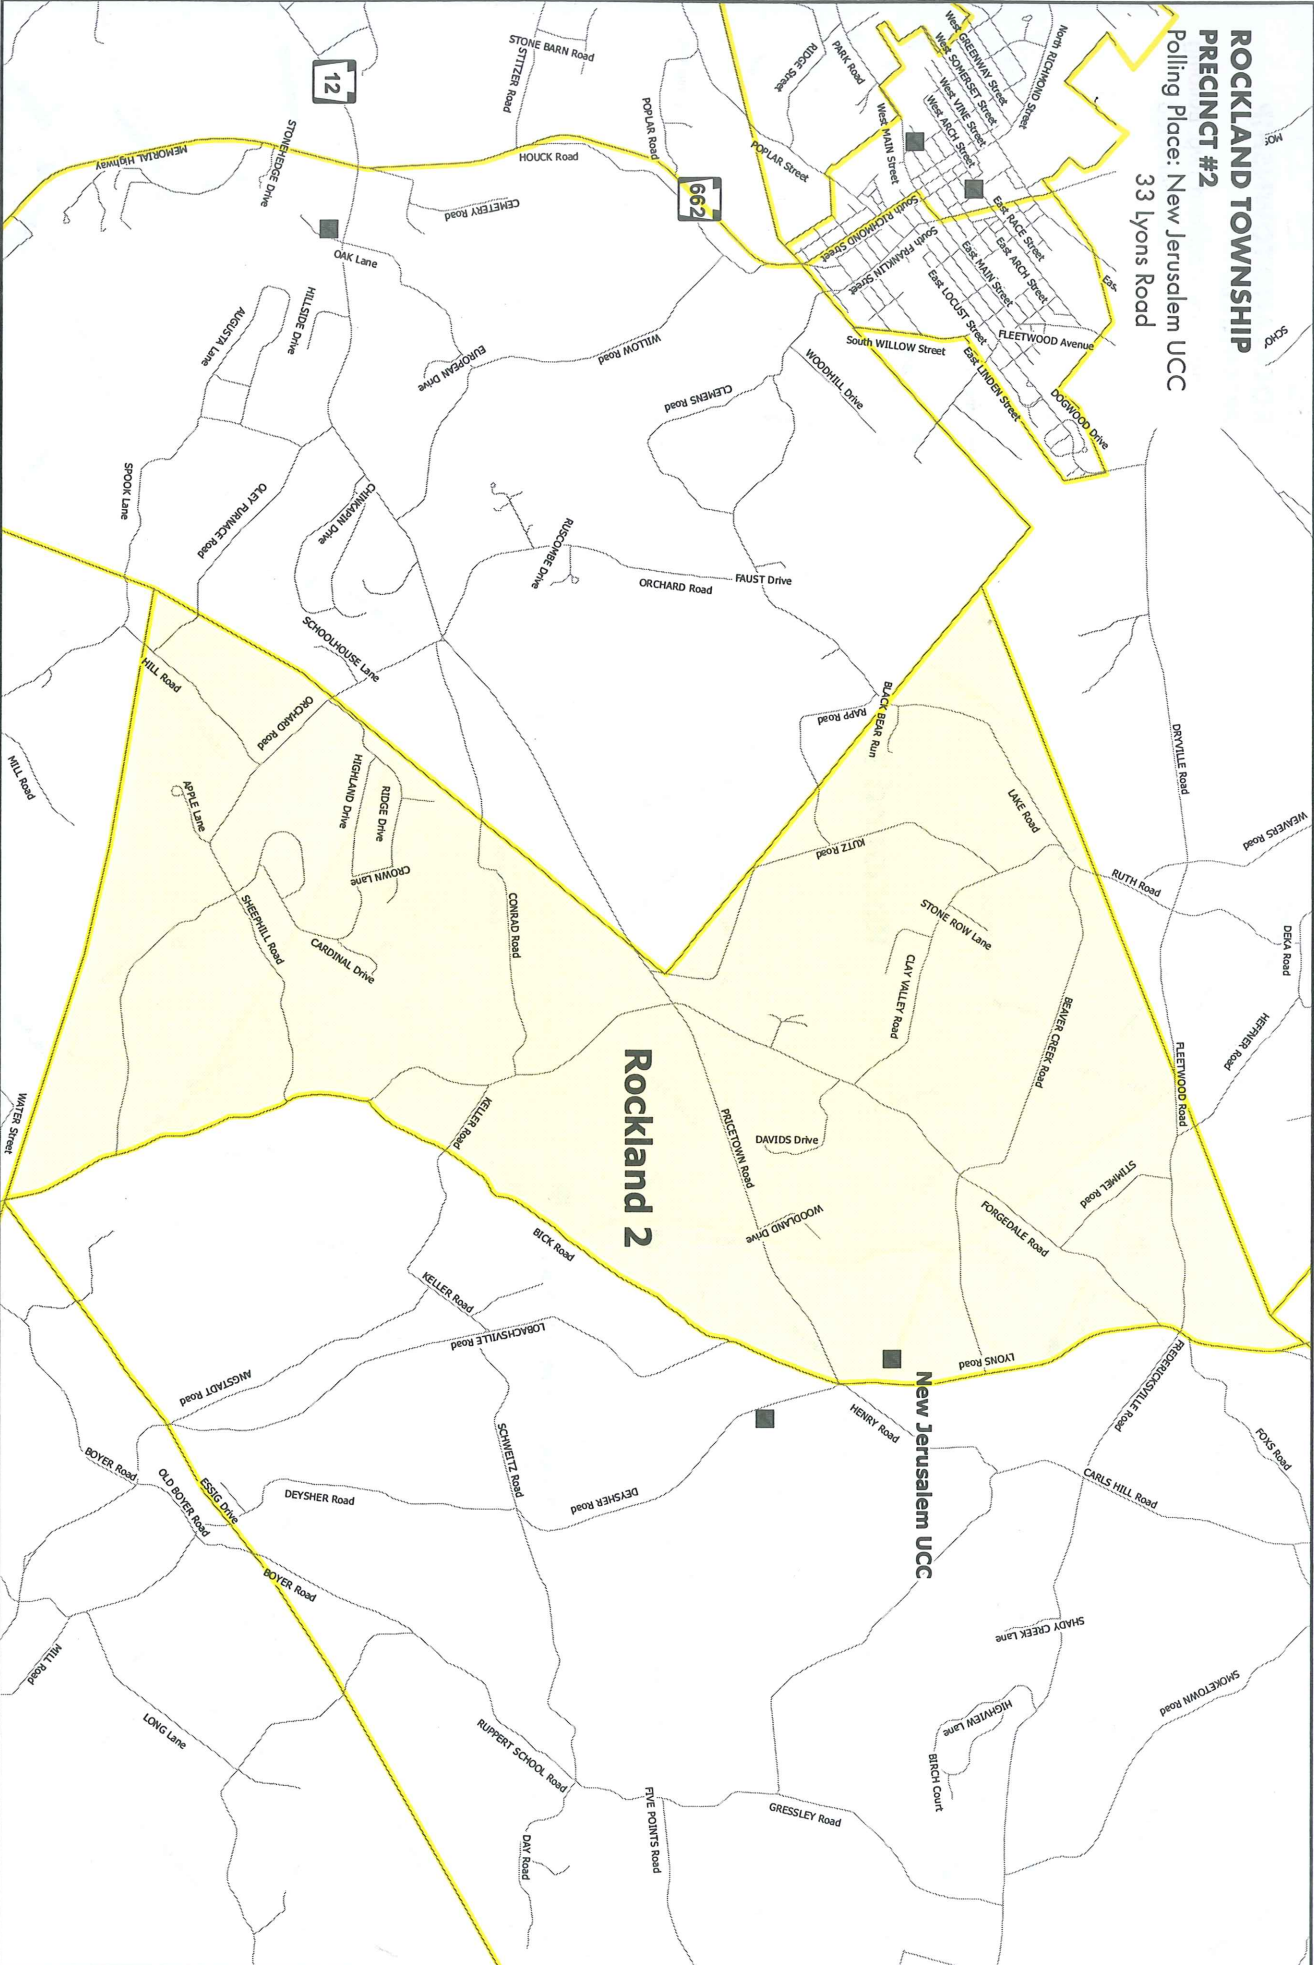

**ROCKLAND TOWNSHIP
PRECINCT #2**

Polling Place: New Jerusalem UCC
33 Lyons Road

■ Polling Place

□ Election Precinct Boundary

Berks County, Pennsylvania - Election Precincts

Rockland 2